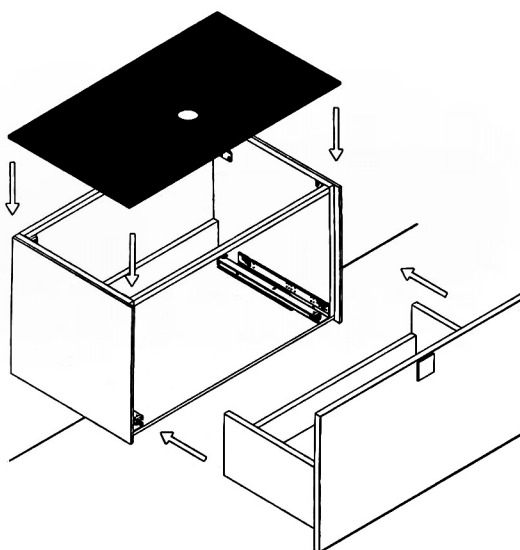

Category: Vanity
Material: Wood + Crystal
Dimensions: 32"(L) x 19"(W) x 18.1"(H)

Description: Luxury crystal bathroom vanity in silver white finish

*Numbers are in inches

SCHEDA MONTAGGIO ASSEMBLY INSTRUCTIONS

Prastra per fissaggio a parete
Wall-mounting plate

Stop per fissaggio a parete
Plug for wall-mounting plate

①

Smontaggio Cassetto premendo leve di sgancio
Disassemble drawer by pressing release clips

②

Fissaggio piastre a parete
Plate fixing on wall

③

Ancoraggio e registrazione della consolle
Unit anchoring and adjustment

④

installazione del piano ed inserimento
del cassetto su guida
Top board fixing on frame and drawer onto rails