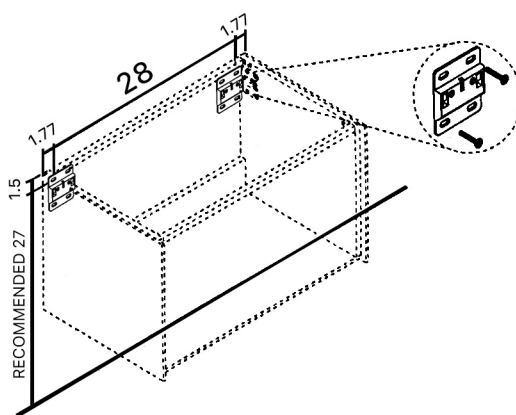

Category: Vanity
Material: Wood + Crystal
Dimensions: 32"(L) x 19"(W) x 18.1"(H)

Description: Luxury crystal bathroom vanity in silver white finish

*Numbers are in inches

SCHEDA MONTAGGIO ASSEMBLY INSTRUCTIONS

Prastra per fissaggio a parete
Wall-mounting plate

Stop per fissaggio a parete
Plug for wall-mounting plate

①

Smontaggio Cassetto premendo leve di sgancio
Disassemble drawer by pressing release clips

②

Fissaggio piastre a parete
Plate fixing on wall

③

Ancoraggio e registrazione della consolle
Unit anchoring and adjustment

④

installazione del piano ed inserimento
del cassetto su guida
Top board fixing on frame and drawer onto rails