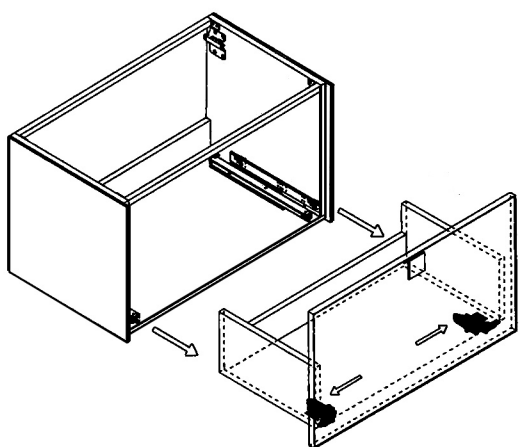

Category: Vanity
Material: Wood + Crystal
Dimensions: 32"(L) x 19"(W) x 18.1"(H)

Description: Luxury crystal bathroom vanity in silver white finish

*Numbers are in inches

SCHEDA MONTAGGIO ASSEMBLY INSTRUCTIONS

Prastra per fissaggio a parete
Wall-mounting plate

Stop per fissaggio a parete
Plug for wall-mounting plate

①

Smontaggio Cassetto premendo leve di sgancio
Disassemble drawer by pressing release clips

②

Fissaggio piastre a parete
Plate fixing on wall