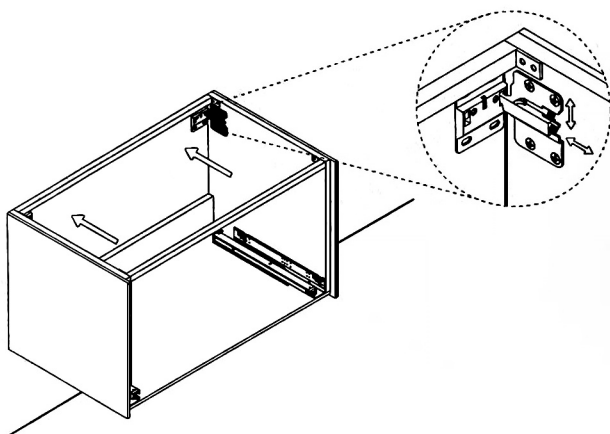

Category: Vanity
Material: Wood + Crystal
Dimensions: 32"(L) x 19"(W) x 18.1"(H)

Description: Luxury crystal bathroom vanity in silver white finish

*Numbers are in inches

SCHEDA MONTAGGIO ASSEMBLY INSTRUCTIONS

Prastra per fissaggio a parete
Wall-mounting plate

Stop per fissaggio a parete
Plug for wall-mounting plate

①

Smontaggio Cassetto premendo leve di sgancio
Disassemble drawer by pressing release clips

②

Fissaggio piastre a parete
Plate fixing on wall

③

Ancoraggio e registrazione della consolle
Unit anchoring and adjustment

④

installazione del piano ed inserimento
del cassetto su guida
Top board fixing on frame and drawer onto rails