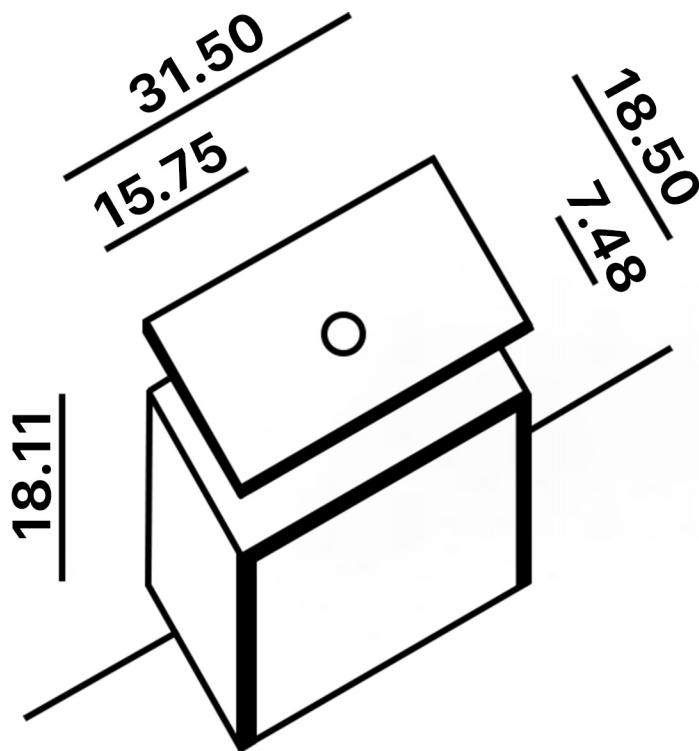

Category: Vanity
Material: Wood + Crystal
Dimensions: 32"(L) x 19"(W) x 18.1"(H)

Description: Luxury crystal bathroom vanity in silver white finish

*Numbers are in inches

SCHEDA MONTAGGIO ASSEMBLY INSTRUCTIONS