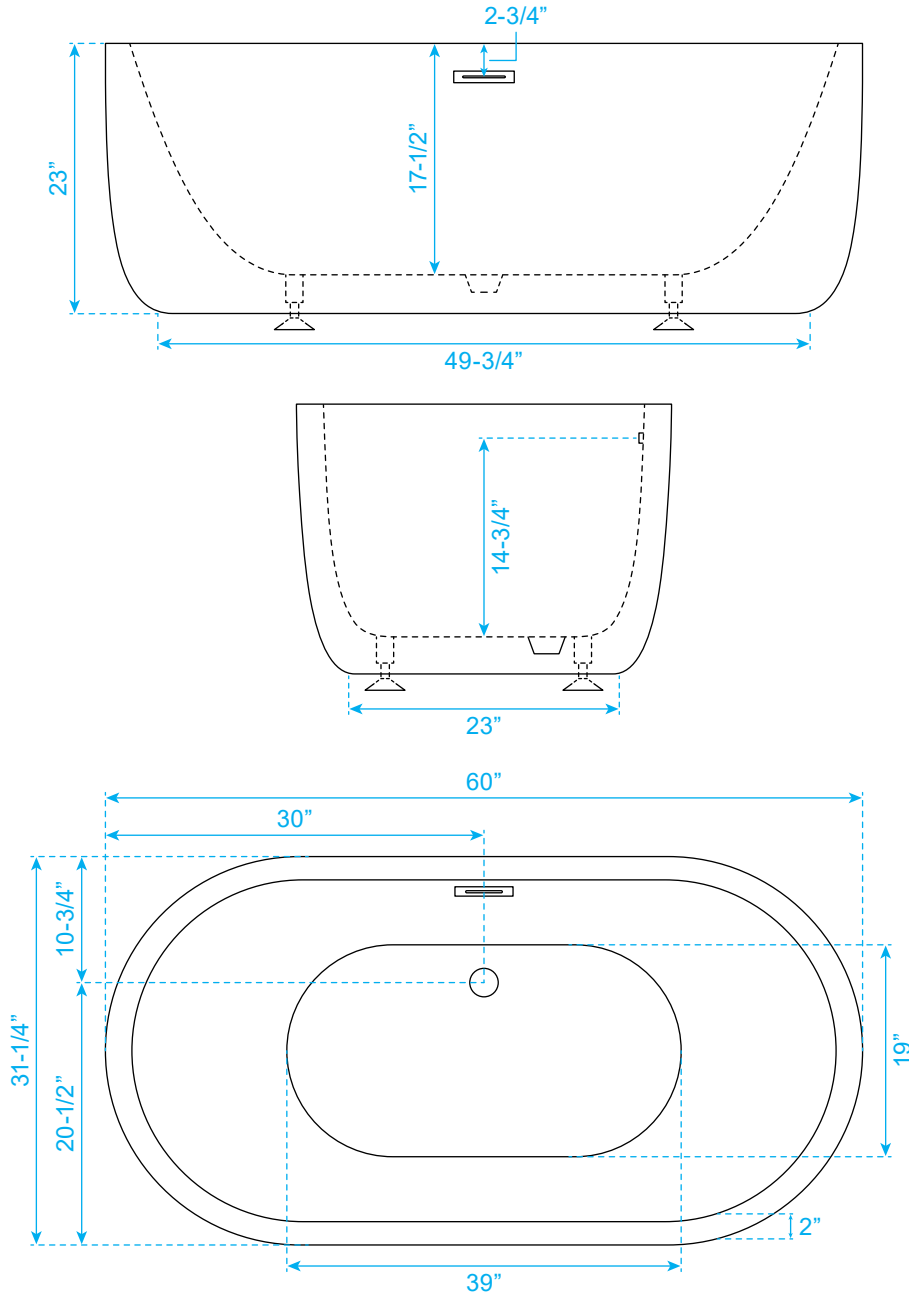

WYNDHAM COLLECTION

Exterior Size - 60"L x 31-1/4"W x 23"H
Interior Size - 56"L x 27-1/4"W x 17-1/2"H
Depth at Drain - 17-1/2"
Drain To Overflow - 14-3/4"
Maximum Fill - 65 Gallons
Backrest Slope Angle - 23 Degrees
Other Side Slope Angle - 23 Degrees
Note - All Measurements are $\pm 1/2$ "

WC-BTU1013-60