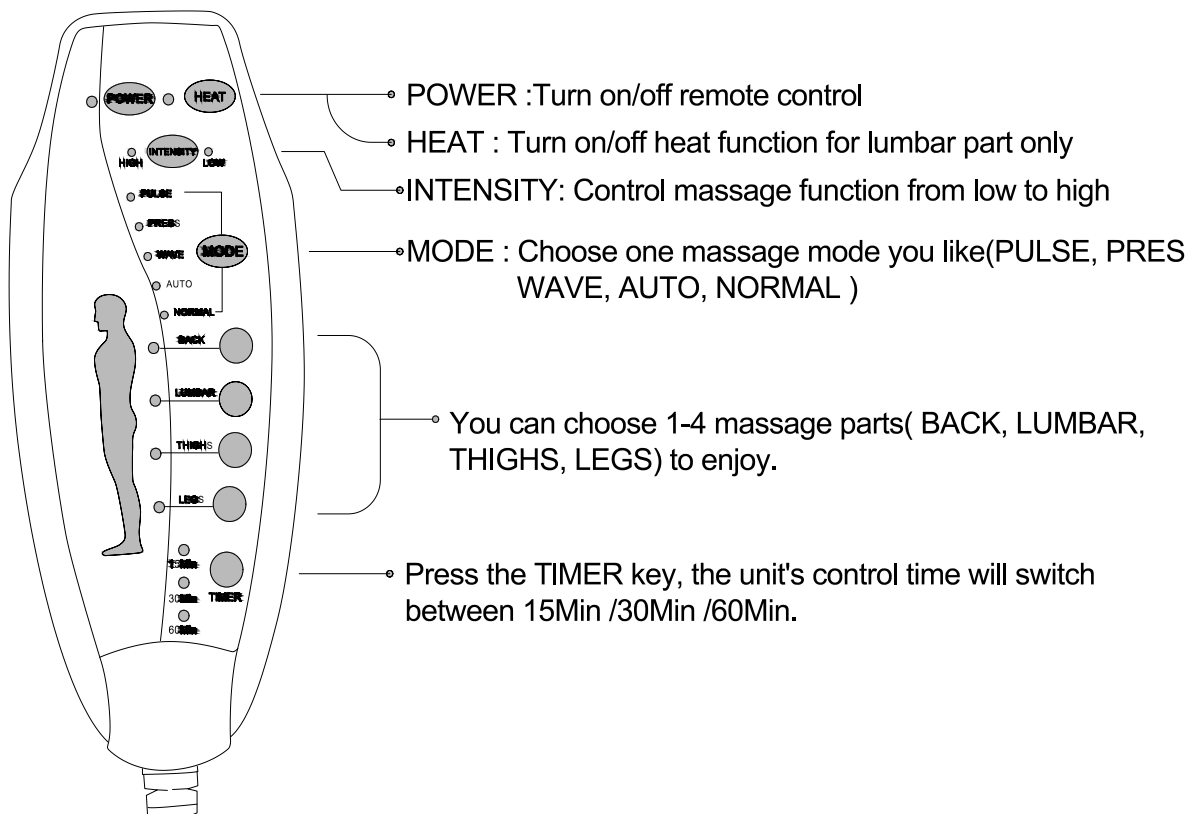

C. Massage operation

INTENSITY: Change intensity (HIGH or LOW) during all modes.

We recommend that the unit be used only for a few minutes initially, to allow your body to get used to the massage sensation. Gradually increase the length of time you use the massage function, over the first few periods of use. Should you experience any adverse reactions, stop using immediately and consult your medical practitioner.