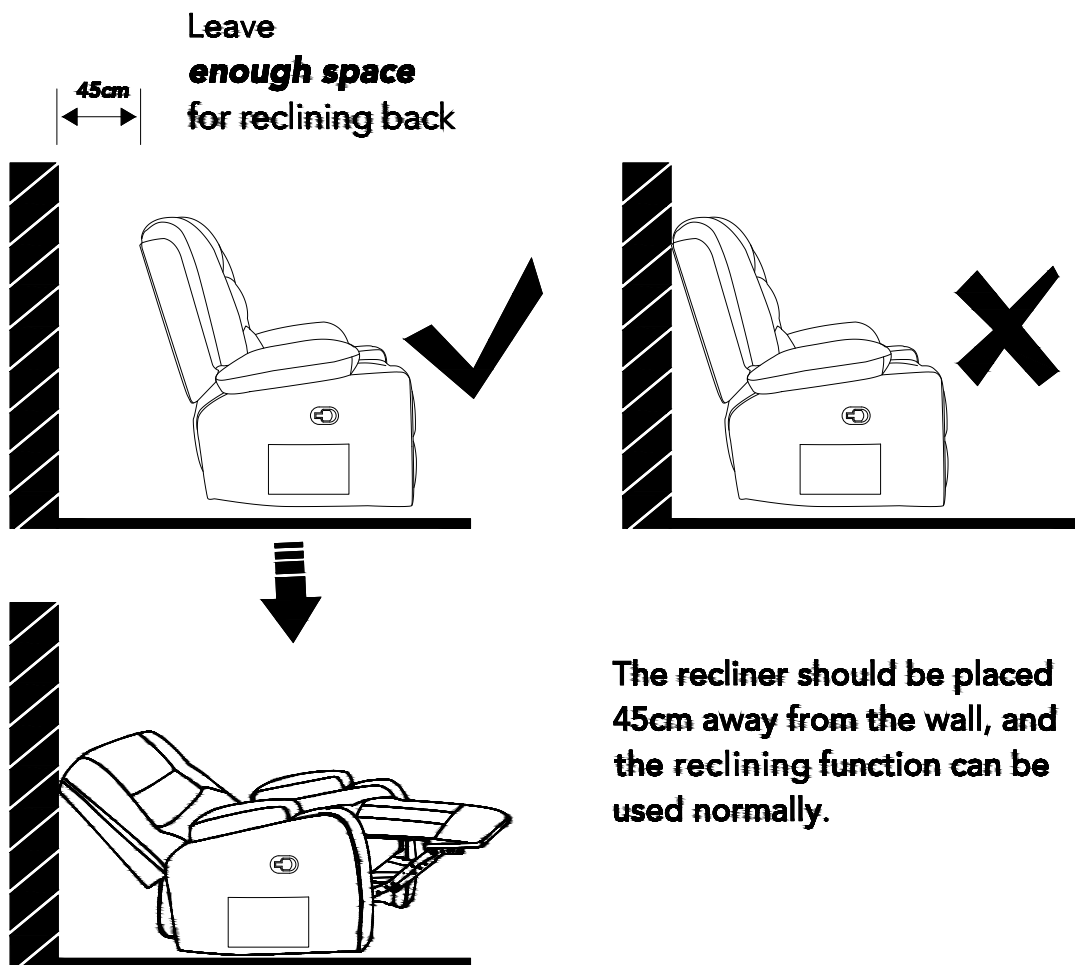

PROPER USAGE

Steps to safely stand up from your Recliner Chair

1. Store the remote control (A) safely in the seat's side pocket
2. Plant feet firmly on the ground
3. Evenly distribute weight on both arms of the chair
4. Slowly stand up from upright position