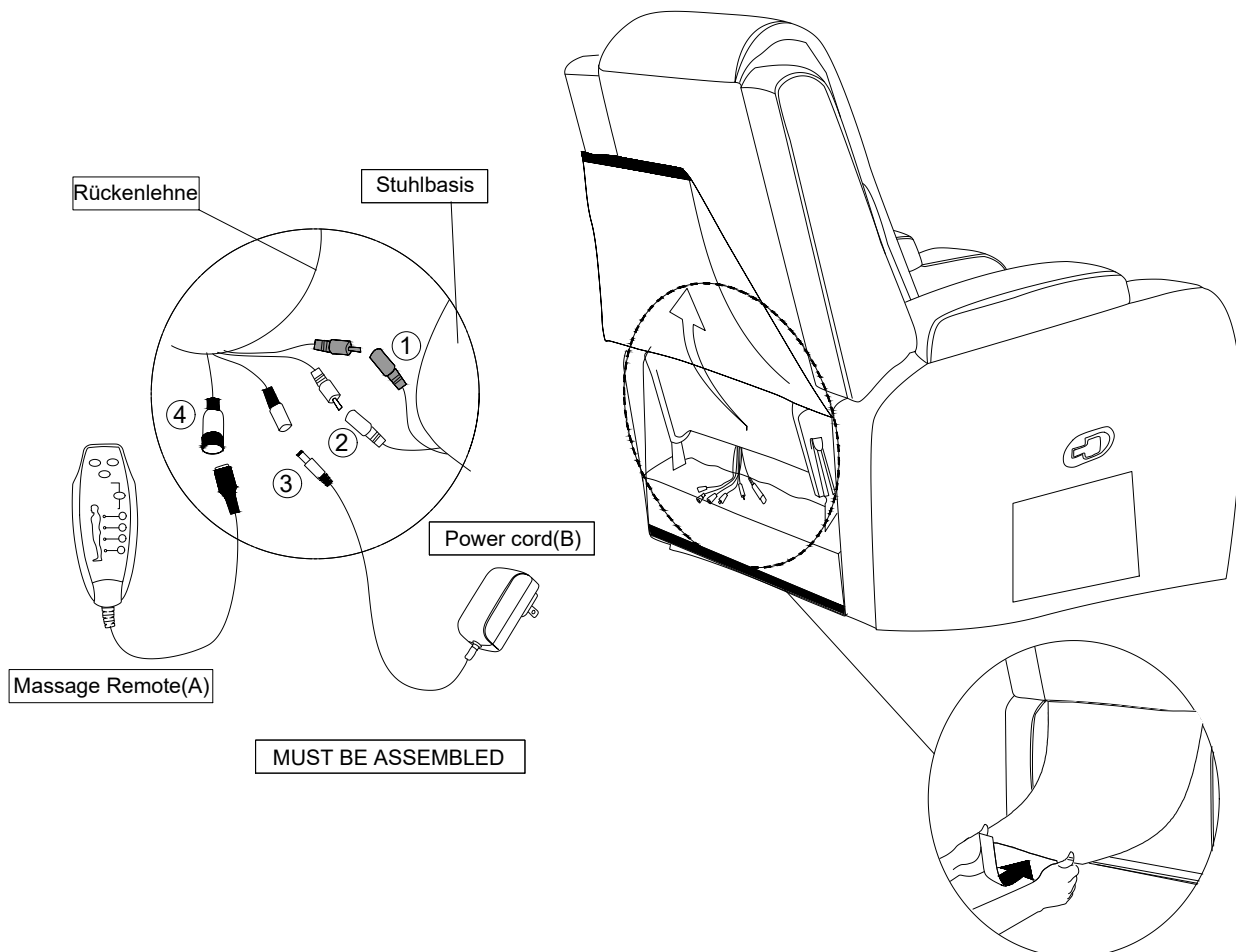

*NOTE: After the ③ is installed in place, align and stick the velcro on the bottom.

- 4.** Pull the zipper of the armrest pillow 5-R onto the wooden frame R

*NOTE: After the ③ is installed in place, align and stick the velcro on the bottom.

- 5.** Align, stick and Zipper the **Back Cushion 1** and the **Back Frame 2**

- 6.** Insert backrest metal bolts to the seat as shown below. Ensure it is correctly in place.

- 7.** Align and stick the backrest ear 4 to the assembled backrest in step 8.

- 8.** Remove the bottom of the back fabric from the Velcro on the seat base. Connect the cables then cover the back fabric.

Connect ①② with wires of same color from the seat base.

Connect ③ with Power Cord ② and ④ with Remote control ①

The method of connecting the power cords.

9. Turn on the switch and the sofa will automatically open.

RECLINE & FOOTREST OPERATING

A. How To Recline

Turning on the switch will automatically open the sofa, and then the angle at which the sofa extends will increase when the back is tilted back.