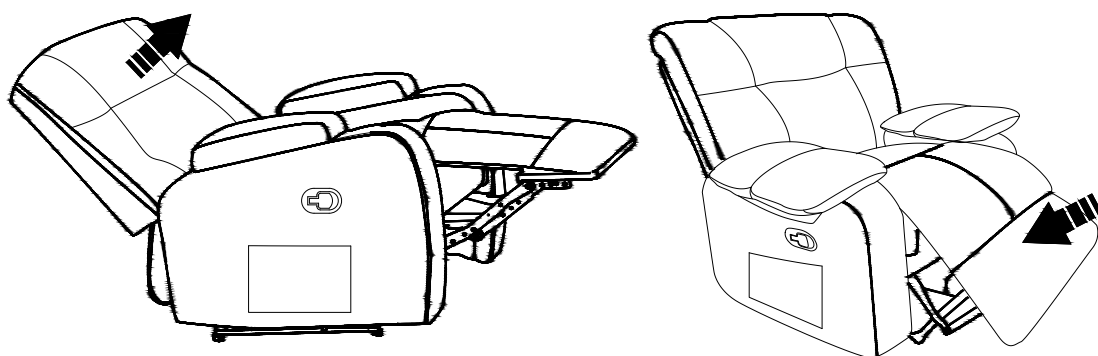

- 8.** Remove the bottom of the back fabric from the Velcro on the seat base. Connect the cables then cover the back fabric.

Connect ①② with wires of same color from the seat base.

Connect ③ with Power Cord ② and ④ with Remote control ①

The method of connecting the power cords.

9. Turn on the switch and the sofa will automatically open.

RECLINE & FOOTREST OPERATING

A. How To Recline

Turning on the switch will automatically open the sofa, and then the angle at which the sofa extends will increase when the back is tilted back.

B. How To get Footrest Pushed Down

Sitting up from the sofa, the sofa can be retracted. Use your calves to push the forefoot back onto the sofa to fully retract it

C. Massage operation

INTENSITY: Change intensity (HIGH or LOW) during all modes.