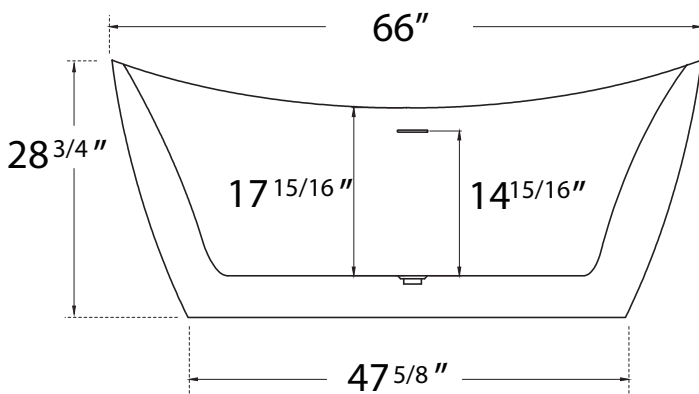

DIMENSION DETAILS

Freestanding Bathtub

PRODUCT
INSTRUCTION
VIDEO

MODEL No.GS319R

GS319R-66"

ADJUSTABLE FOOT: 6 PCS

(Side View)

(Top View)