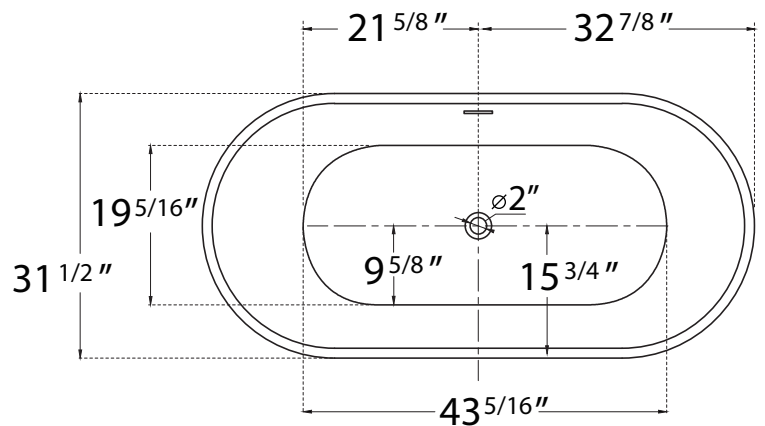

DIMENSION DETAILS

Freestanding Bathtub

PRODUCT
INSTRUCTION
VIDEO

MODEL No.GS319R

GS319R-66"

ADJUSTABLE FOOT: 6 PCS

(Side View)

(Top View)