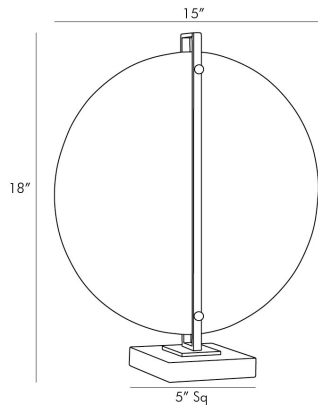

## DAVENPORT SCULPTURE

9229

H: 18 IN, W: 15 IN, D: 5 IN

White

Contract Suitable As Is

A modern study in geometric forms and mixed materials the Davenport delivers a simple sophisticated element to the space it occupies. A large snow marble disk is suspended by a thin antique brass pillar creating a striking visual contrast. A clear crystal base allows this piece to show like a sculptural work of art. Pair with the Davidson to create a more artistic narrative. finish will vary.

### DIMENSIONS

Foot Print W: 5 IN, D: 5 IN

### SHIPPING

Product Weight	17.5 LBS
Gross Weight 1	17.6 LBS
Shipping Box 1	H: 8.3 IN, L: 19.3 IN, W: 23.4 IN