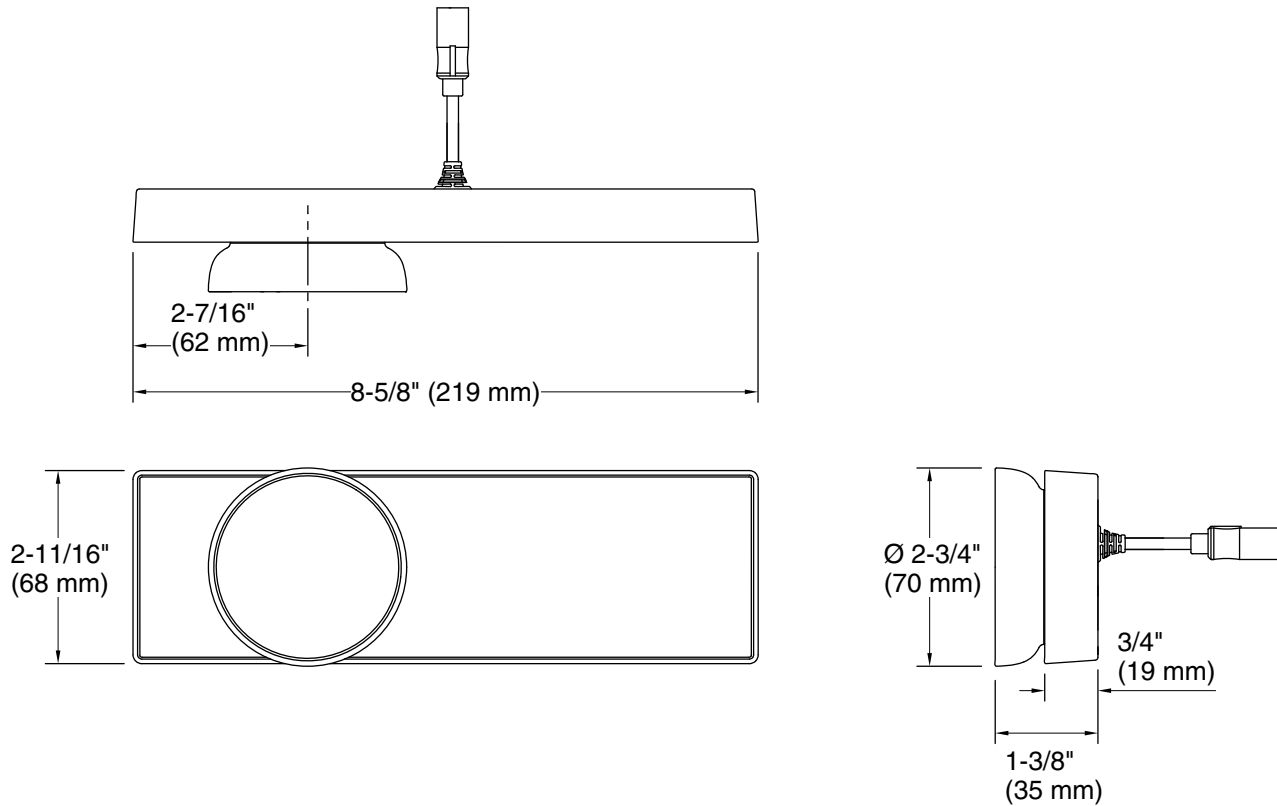

Technical Information

All product dimensions are nominal.

Drain included: No

Handshower:

Rated maximum flow: 0 gal/min (0 l/min)

Cable length: Data, 32 ft (9.8 m)

Max. Ambient temp: 120°F (48.9°C)

Notes

Install this product according to the installation instructions.