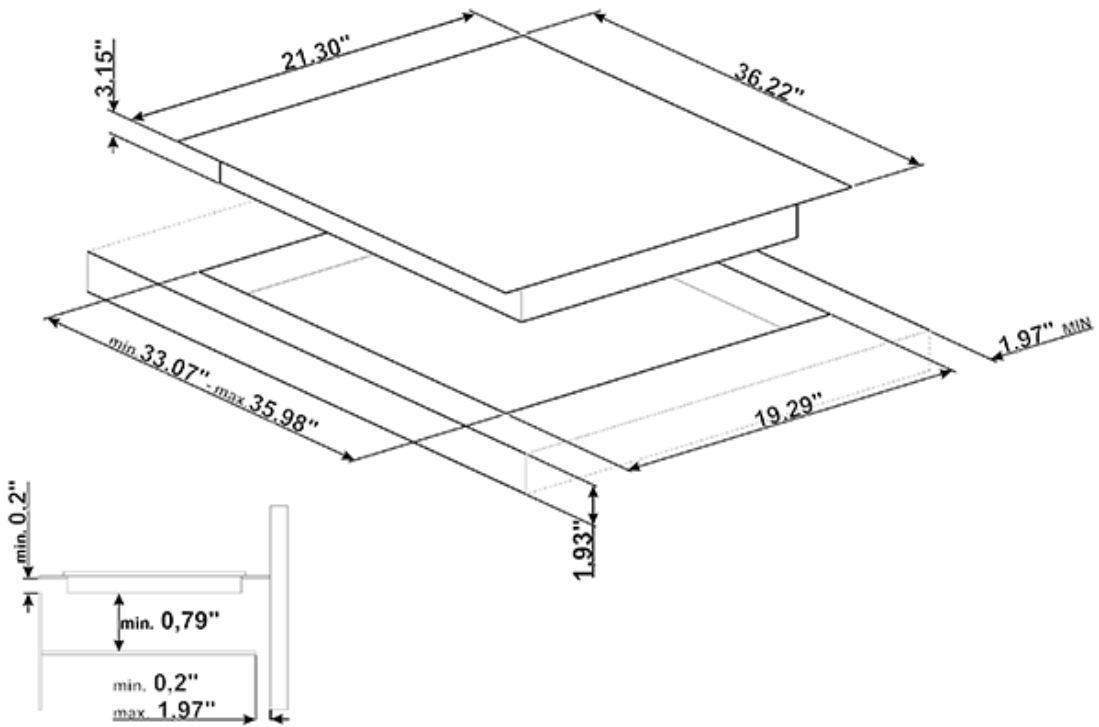

SIMU536B

induction
36,22"
black
touch control

SMEG U.S.A. INC.
A&D BUILDING
150 EAST 58th STREET, 7th FLOOR
NEW YORK, NY, 10155
Tel. +1 212 265 5378
Fax +1 212 265 5945