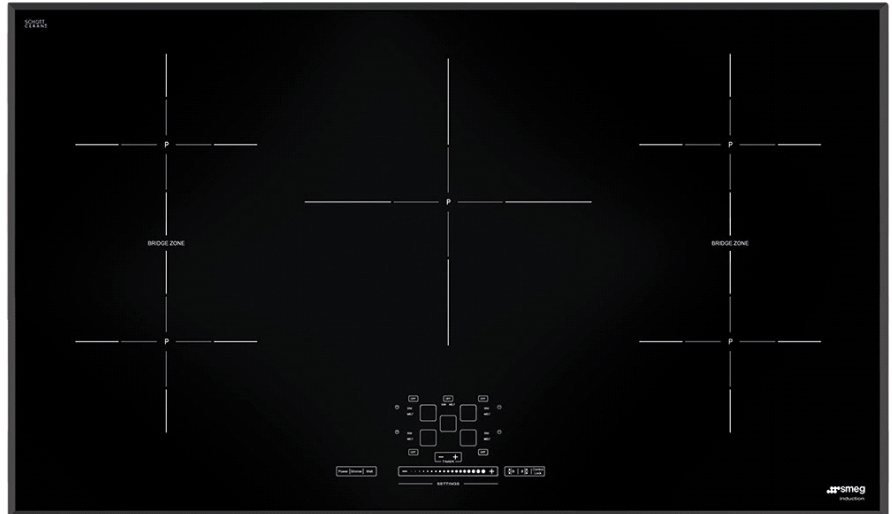

SIMU536B

92 CM (approx. 36"), Induction
cooktop,
black, ultra-low profile

EAN13: 8017709207281

5 "full-power" cook zones

Front-left - Bridge zone - 1,800W - Ø 7
1/2" (180mm) -
Booster 2,500W

Back-left - Bridge zone - 1,800W - Ø 7
1/2" (180mm) -
Booster 2,500W

Central - 2,800W - Ø11 8/11" (300mm) - Booster
5,000W

Back-right - Bridge zone - 1,800W - Ø 7
1/2" (180mm) -
Booster 2,500W

Front-right - Bridge zone - 1,800W - Ø 7
1/2" (180mm) -
Booster 2,500W

Slider touch controls setting

2 bridge areas: extended cooking zone (front-
left+back-left
position and frontright + back-right)

9 power levels for each zone

Simmering function

Melting/low-temperature cooking function

Indication of the minimum pan diameter

Residual heat indicator for each zone

Protection against accidental start-up

Automatic safety cut-out

Individual timer for each zone

Child safety lock

Voltage rating: 240/208V - 60Hz

Connected load (nominal power): 11.10kW

Amps 240/208V: 46Amps