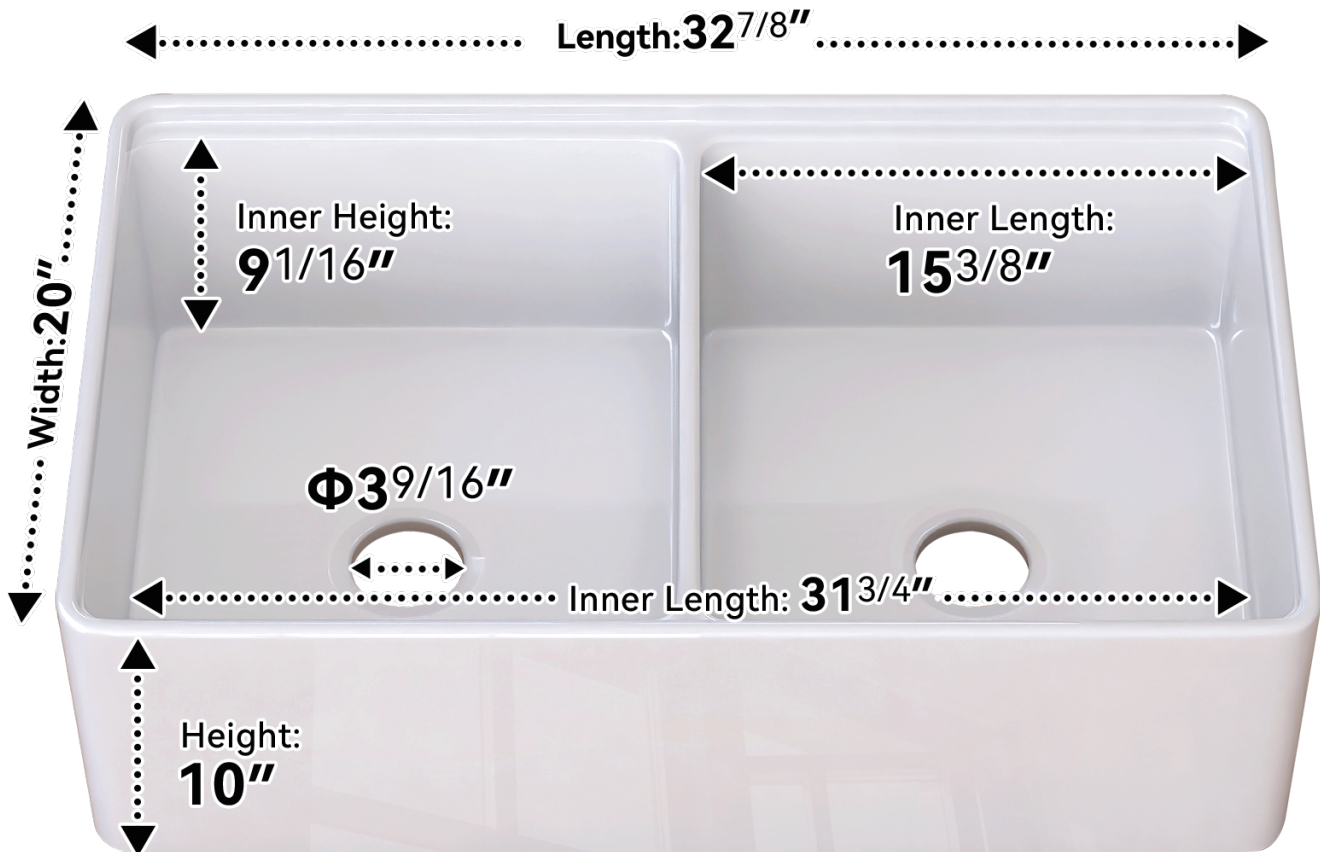

DIMENSION DETAILS

SINK

PRODUCT
INSTRUCTION
VIDEO

33×20×10 inch DOUBLE SINKS

PRODUCT SIZE

KINDLY ATTENTION: To present a perfect installation, please measure the actual sink size for the cutout and trace for the countertop. Do not cut the countertop until you receive the sink. Because this fireclay sink size may vary in size by up to 1/4 inch during the high-temperature firing production.