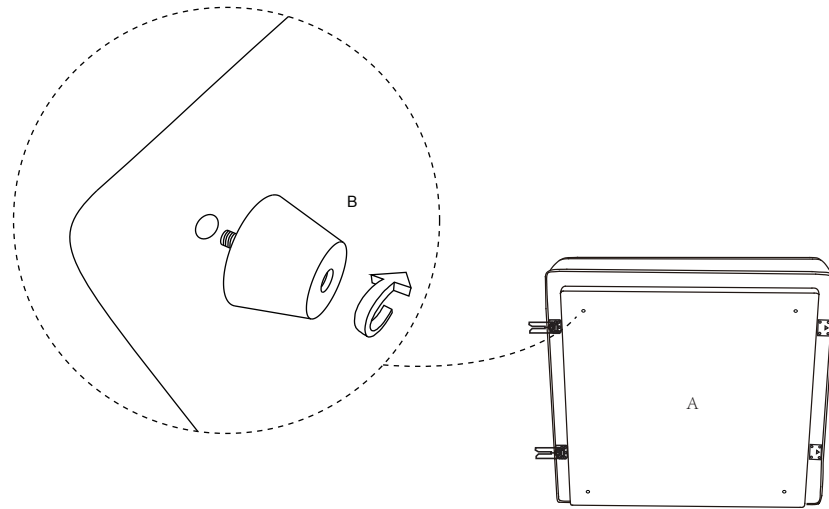

ASSEMBLY INSTRUCTIONS.

ROSELLO OTTOMAN LIGHT GREY

THANK YOU FOR YOUR PURCHASE!

PARTS AND HARDWARE.

PARTS LIST

| No. | DESCRIPTION | IMAGE | Q'TY |
|-----|--------------|---|------|
| A | BODY |  | 1 |
| B | PLASTIC LEGS |  | 4 |

STEP 1.

STEP 2.

NOTES.

Thank you for purchasing this quality product!
Be sure to check all packing material carefully for small part that may have come loose inside the carton during shipping.

CAUTION: The item is heavy, assembly should be performed by two people.