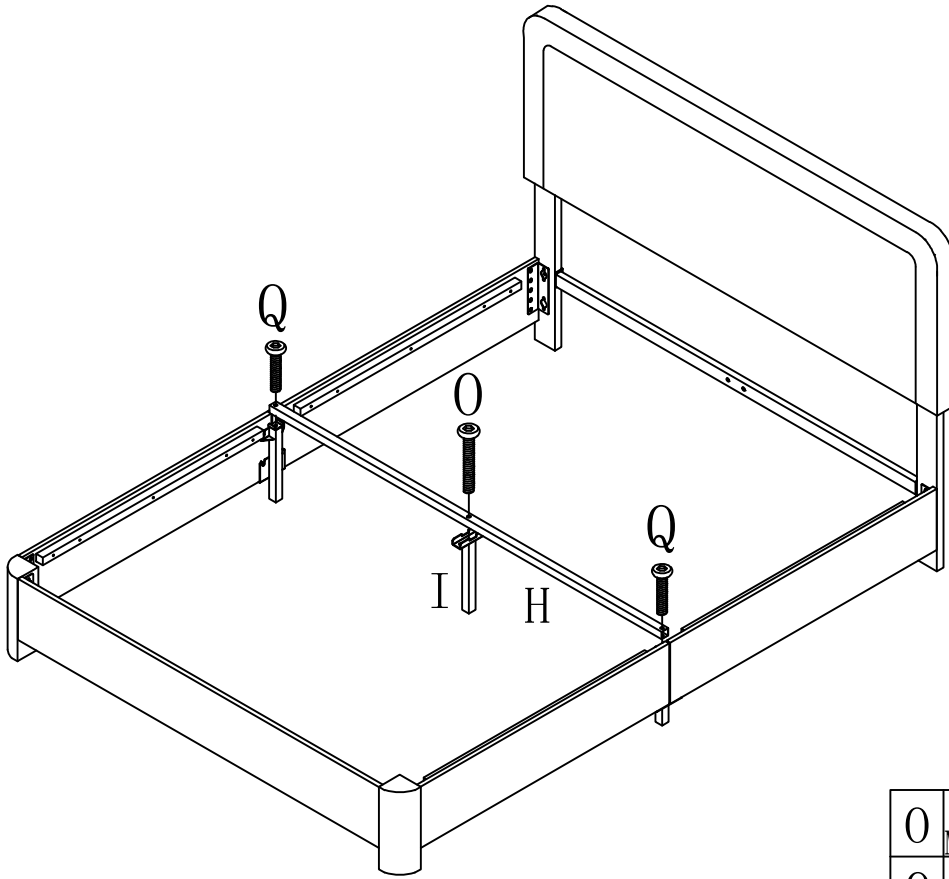

1

Back side

Headboard height is adjustable

NOTE:Please do not completely tighten all the hardware until the entire assembly is complete!

P	 M8*45mm	4PCS
T	 φ22*φ8.5	4PCS

2

Back side

R	 M8*25mm	2PCS
---	--------------------------------------------------------------------------------------------------	------

R		4PCS
---	---------------------------------------------------------------------------------------	------

M8*25mm

7

R		M8*25mm	4PCS
---	---------------------------------------------------------------------------------------	---------	------

8

R		M8*25mm	4PCS
---	---------------------------------------------------------------------------------------	---------	------

9

O	 M8*50mm	1PC
Q	 M8*40mm	2PCS

10

Q	 M8*40mm	2PCS
---	-----------------------------------------------------------------------------------------------	------