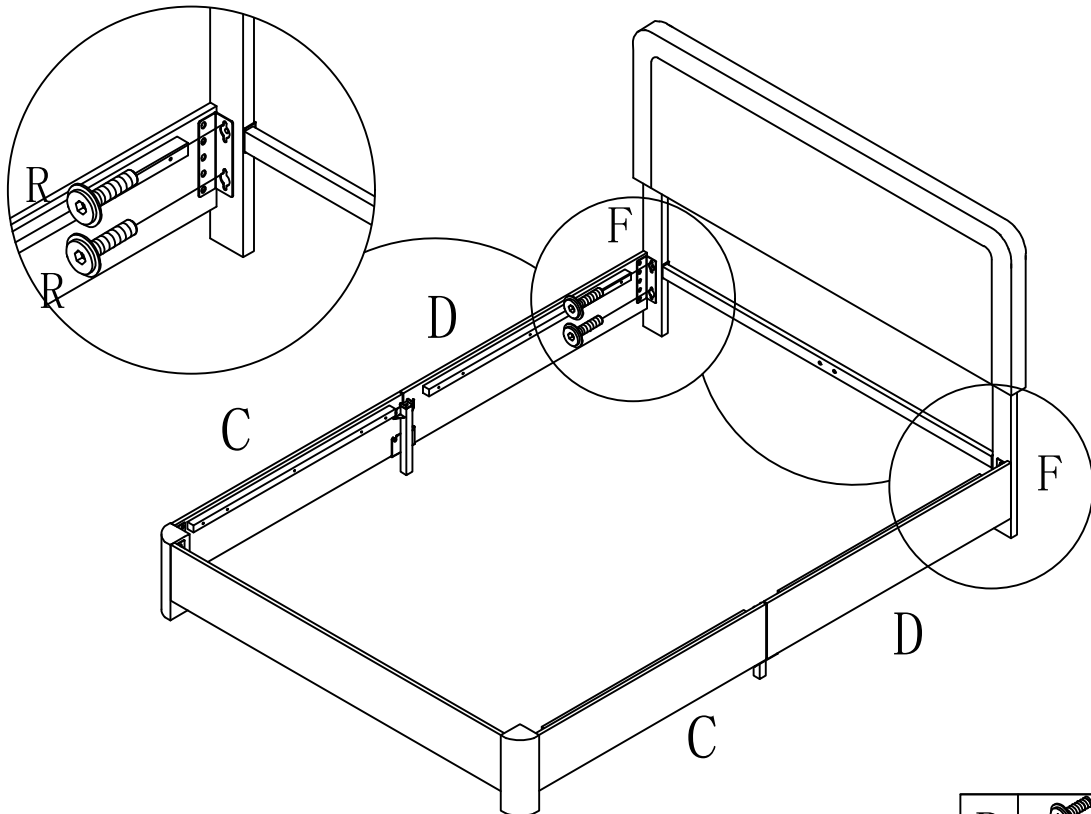

1

Back side

Headboard height is adjustable

NOTE:Please do not completely tighten all the hardware until the entire assembly is complete!

P	 M8*45mm	4PCS
T	 φ22*φ8.5	4PCS

2

Back side

R	 M8*25mm	2PCS
---	--------------------------------------------------------------------------------------------------	------

R		4PCS
---	---------------------------------------------------------------------------------------	------

M8*25mm

7

R		M8*25mm	4PCS
---	---------------------------------------------------------------------------------------	---------	------

8

R		M8*25mm	4PCS
---	---------------------------------------------------------------------------------------	---------	------

9

O	 M8*50mm	1PC
Q	 M8*40mm	2PCS

10

Q	 M8*40mm	2PCS
---	-----------------------------------------------------------------------------------------------	------