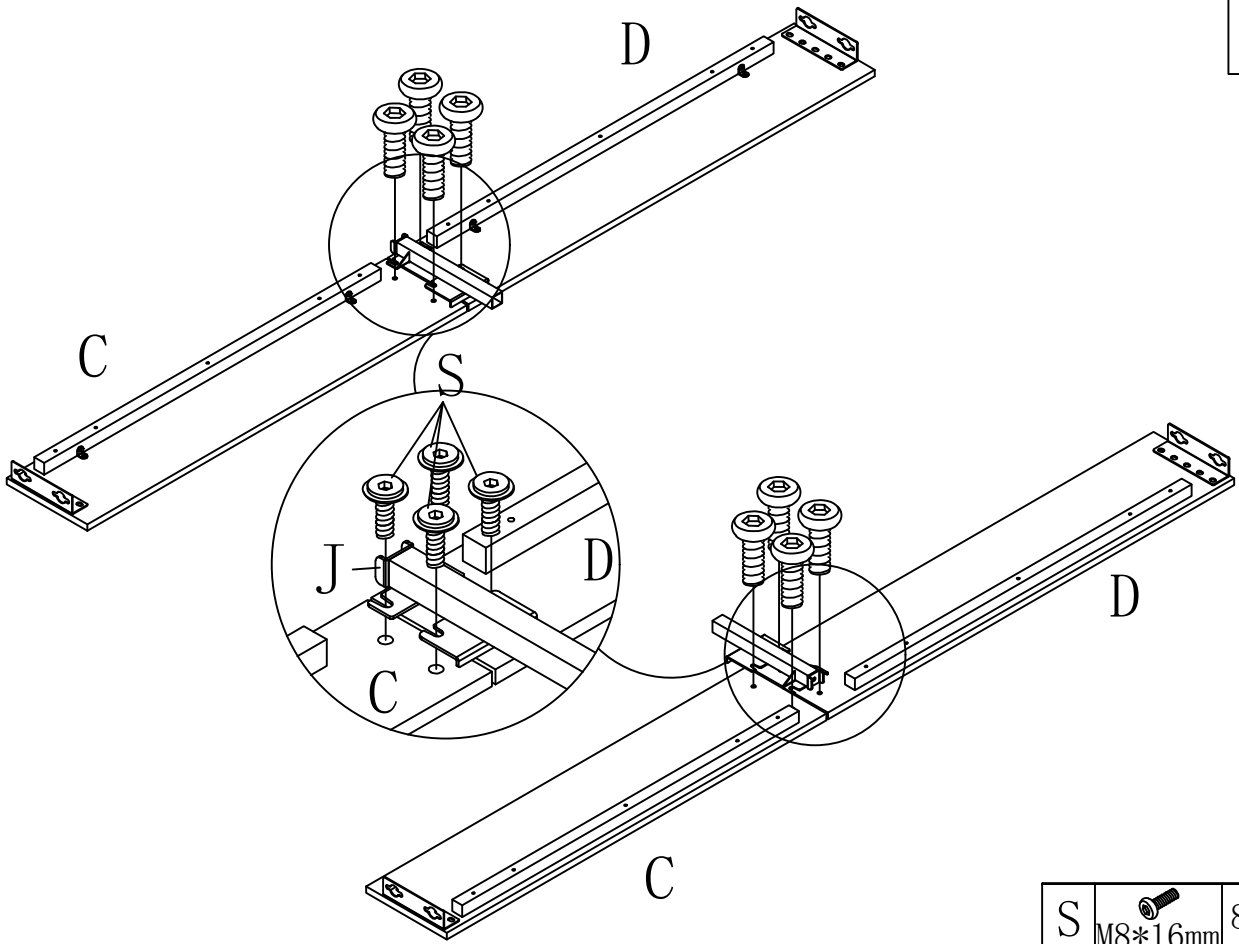

1

Back side

Headboard height is adjustable

NOTE:Please do not completely tighten all the hardware until the entire assembly is complete!

P	 M8*45mm	4PCS
T	 φ22*φ8.5	4PCS

2

Back side

R	 M8*25mm	2PCS
---	--------------------------------------------------------------------------------------------------	------

3

S M8*16mm 4PCS

4

S M8*16mm 8PCS

5

S		8PCS
---	---------------------------------------------------------------------------------------	------

M8*16mm

6

R		4PCS
---	---------------------------------------------------------------------------------------	------

M8*25mm

7

R		M8*25mm	4PCS
---	---------------------------------------------------------------------------------------	---------	------

8

R		M8*25mm	4PCS
---	---------------------------------------------------------------------------------------	---------	------

9

O	 M8*50mm	1PC
Q	 M8*40mm	2PCS

10

Q	 M8*40mm	2PCS
---	-----------------------------------------------------------------------------------------------	------