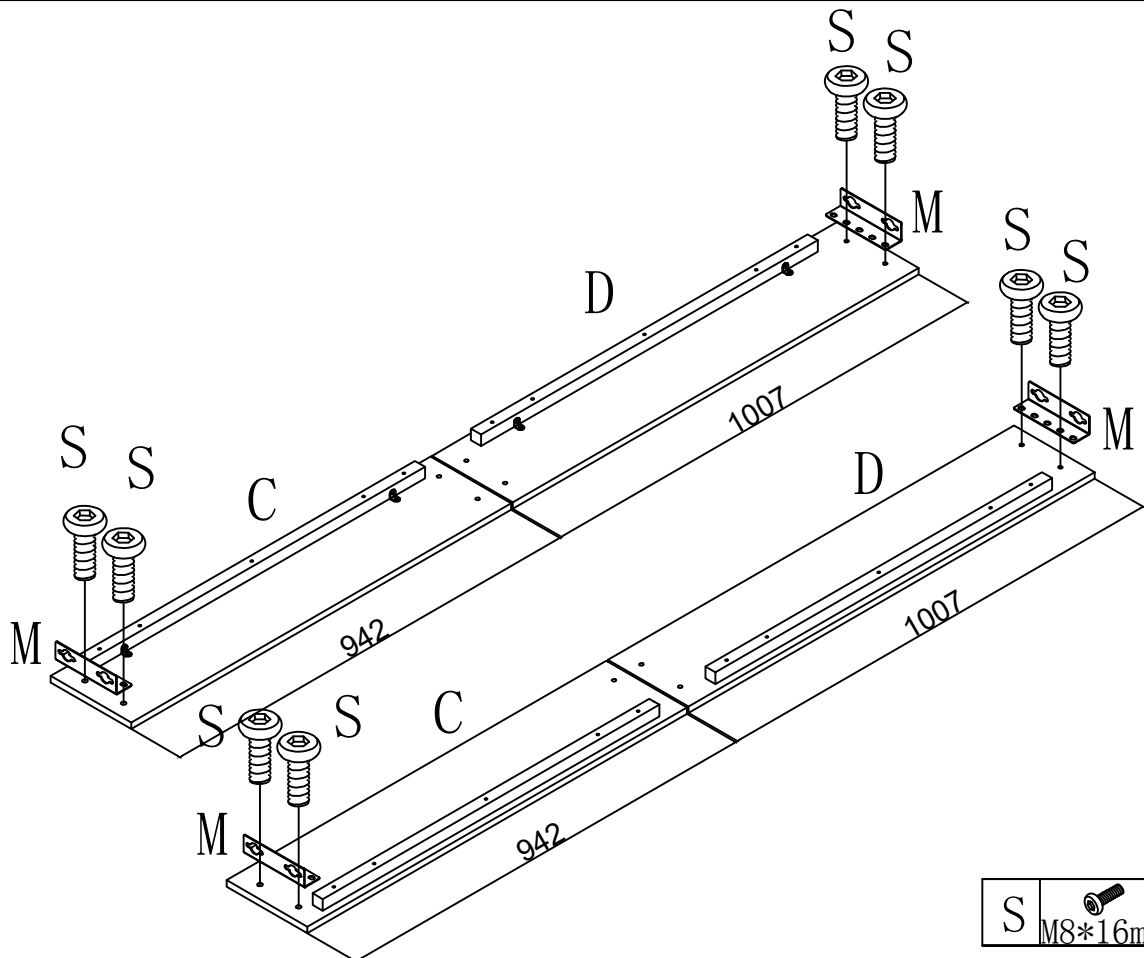

1

Back side

Headboard height is adjustable

NOTE:Please do not completely tighten all the hardware until the entire assembly is complete!

P	 M8*45mm	4PCS
T	 φ22*φ8.5	4PCS

2

Back side

R	 M8*25mm	2PCS
---	--------------------------------------------------------------------------------------------------	------

3

S M8*16mm 4PCS

4

S M8*16mm 8PCS

5

S		8PCS
---	---------------------------------------------------------------------------------------	------

M8*16mm

6

R		4PCS
---	---------------------------------------------------------------------------------------	------

M8*25mm

7

R		M8*25mm	4PCS
---	---------------------------------------------------------------------------------------	---------	------

8

R		M8*25mm	4PCS
---	---------------------------------------------------------------------------------------	---------	------

9

O	 M8*50mm	1PC
Q	 M8*40mm	2PCS

10

Q	 M8*40mm	2PCS
---	-----------------------------------------------------------------------------------------------	------