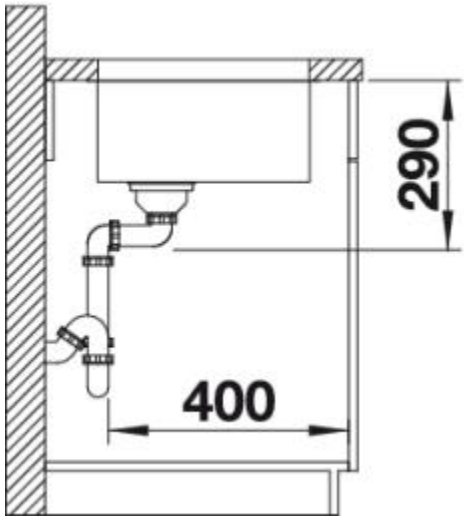

Surfaces

Stainless steel
18/10

Stainless steel 18/10

Item No. BL467037

Details

Top View

Side View

Front View

Scope of supply

waste and overflow fitting with space-saving pipe, 3 1/2" basket strainer, fixing kit (sealing not included)

Design tips

Cabinet Width: 80 cm

Bowl depth: 190 mm

Cut out size: 700 x 400 x R22