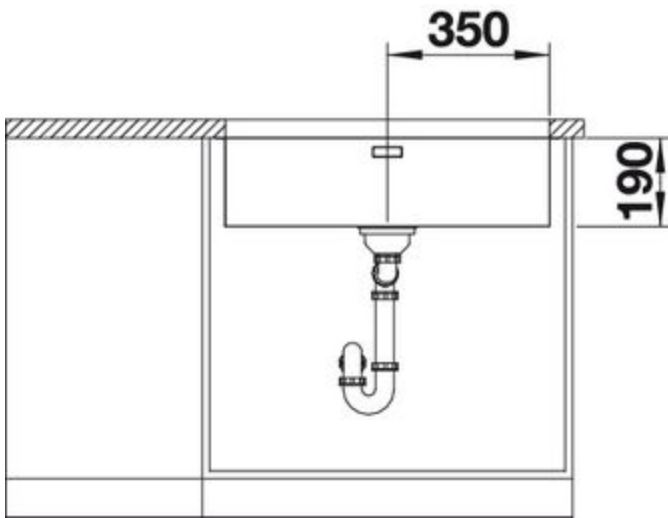

Surfaces

Stainless steel
18/10

Stainless steel 18/10

Item No. BL467037

Details

Top View

Side View

Front View

Scope of supply

waste and overflow fitting with space-saving pipe, 3 1/2" basket strainer, fixing kit (sealing not included)

Design tips

Cabinet Width: 80 cm

Bowl depth: 190 mm

Cut out size: 700 x 400 x R22