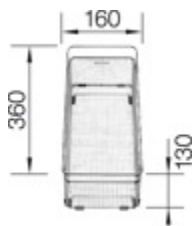

Colander
BL223297

BLANCO UK Limited

Tel: 01923 635200

Fax: 0800 0911608