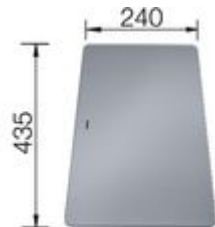

Scope of supply

waste and overflow fitting with space-saving pipe, 3 1/2" basket strainer, fixing kit (sealing not included)

Design tips

Cabinet Width: 80 cm

Bowl depth: 190 mm

Cut out size: 700 x 400 x R22

Taps

BLANCO VONDA

chrome
BM3750CH

BLANCO CUBIC

chrome
BM1251CH

Optional Accessories

Chopping board
BL230700

Cutting board
BL227697