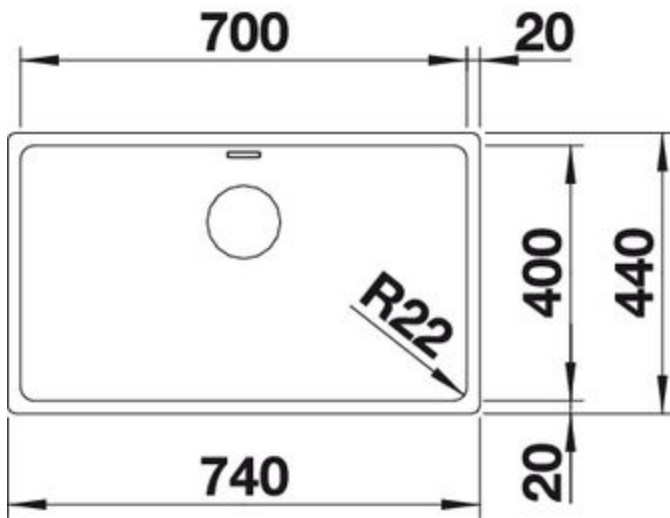

Surfaces

Stainless steel
18/10

Stainless steel 18/10

Item No. BL467037

Details

Top View

Side View

Front View

Scope of supply

waste and overflow fitting with space-saving pipe, 3 1/2" basket strainer, fixing kit (sealing not included)

Design tips

Cabinet Width: 80 cm

Bowl depth: 190 mm

Cut out size: 700 x 400 x R22