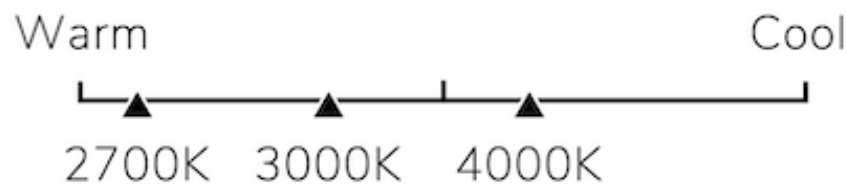

Lighting Specifications

Brightness 275 lumens

Estimated Yearly Energy Cost \$ 0.80

Based on 3 hrs/day
11c/kWh Cost depends
on rates and use

Life in Years 22.8 Years

Based on 3 hrs/day

Color Appearance

Energy Used 5 watts