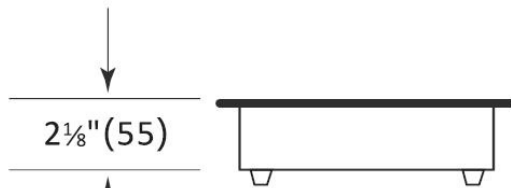

Empava 2 Piece Kitchen Package With 20.5" Induction Cooktop & 30" Ducted Under Cabinet Range Hood

Installation

MODEL EMPV-IDC12B2
120V 60Hz
1800W

Overall Dimensions