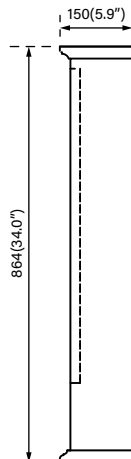

# MIRROR CABINET 36''

## MIRROR CABINET

Colors/Finishes: White, Titanium Grey, Navy Blue

Nominal Dimension: 36W\*5.9D\*34H inches

### PRODUCT DIAGRAMS:

Front

Back

Side

Top