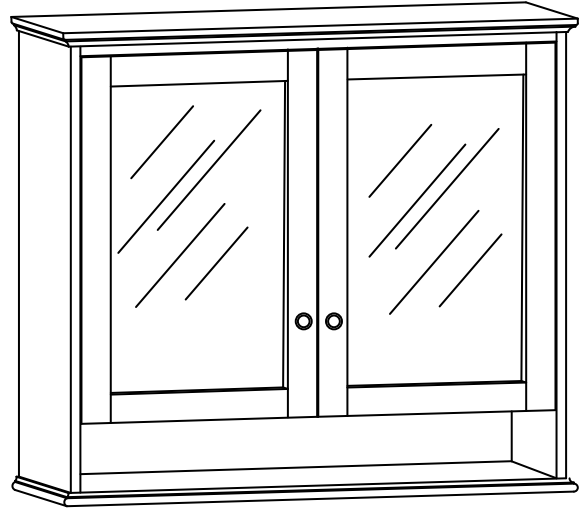

# MIRROR CABINET 36''

## MIRROR CABINET

Colors/Finishes: White, Titanium Grey, Navy Blue

Nominal Dimension: 36W\*5.9D\*34H inches

### FEATURES:

- Durable solid popular wood frame
- Anti-fog glass
- 2 soft-close door
- Mirror cabinet hangs vertically
- 3 solid wood shelves inside
- Metal alloy hardware with decorative porcelain
- Austria BLUM soft-close hinges system