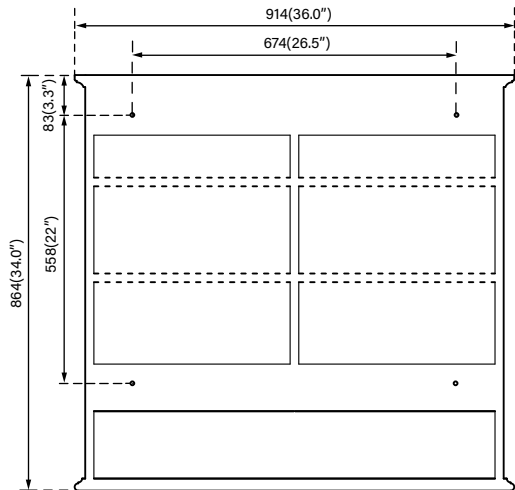

# MIRROR CABINET 36''

## MIRROR CABINET

Colors/Finishes: White, Titanium Grey, Navy Blue

Nominal Dimension: 36W\*5.9D\*34H inches

### PRODUCT DIAGRAMS:

Front

Back

Side

Top