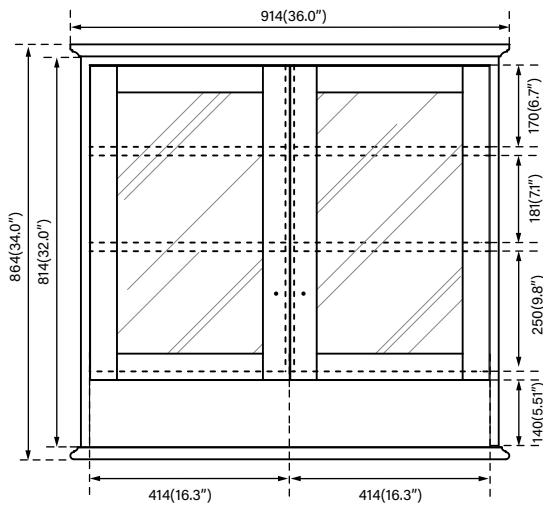

# MIRROR CABINET 36''

## MIRROR CABINET

Colors/Finishes: White, Titanium Grey, Navy Blue

Nominal Dimension: 36W\*5.9D\*34H inches

### PRODUCT DIAGRAMS:

Front

Back

Side

Top