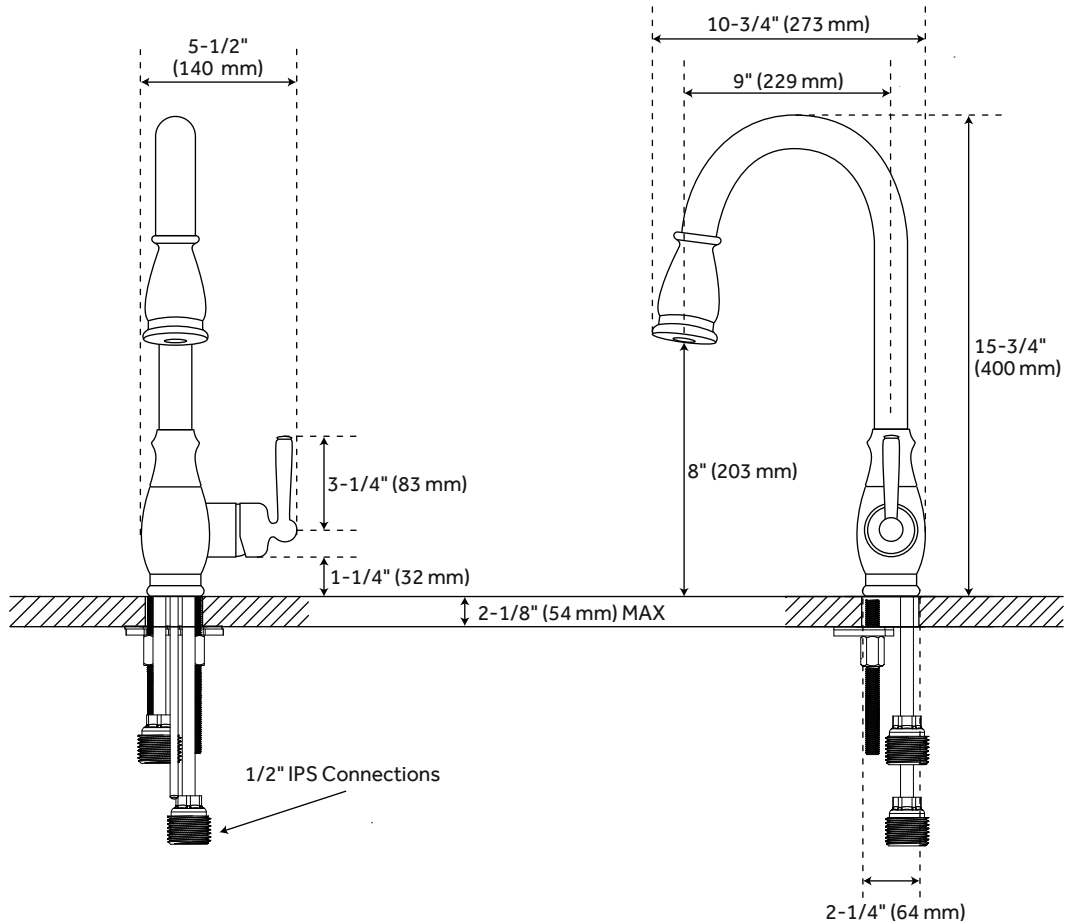

### FEATURES

- Installation Type: Single-Hole
- Material: Brass
- Hand Sprayer Material: ABS
- Handle Type: Lever
- Swivel Spout: Yes
- Drain Included: No

### FEATURES

- Max. Countertop Thickness: 2-1/8"
- Length: 5-1/2"
- Width: 10-3/4"
- Height: 15-3/4"
- Height to Spout: 8"
- Spout Reach: 9"
- Base Plate Diameter: 2-1/4"
- Handle Length: 3-1/4"
- Height to Bottom of Handle: 1-1/4"
- IPS: 1/2"
- Maximum Flow Rate:  
1.75 gpm (gallons per minute)