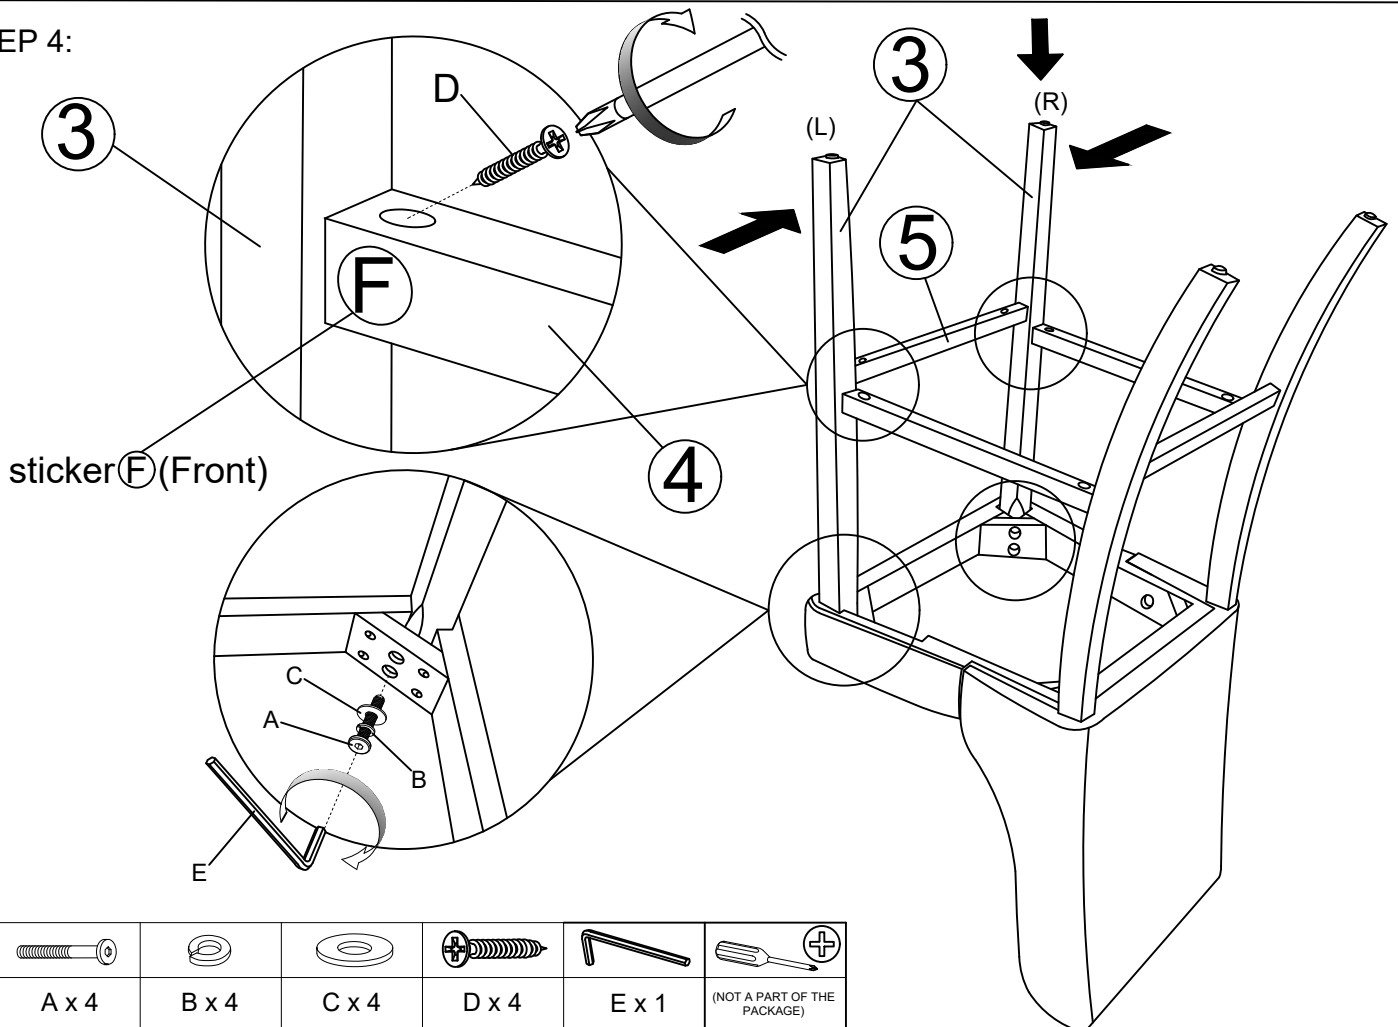

## Hardware

A.		JCBC Bolt M6 x 45mm	x 8
B.		Spring Washer	x 8
C.		Flat Washer	x 8
D.		CSK Screw M4 x 32mm	x 6
E.		Allen Wrench	x 1

## Components:

1. Chair Body	X 1	2. Chair Seat	X 1	3. Front Leg (R&L)	X 2	4. Side Rail	X 2	5. Front Rail	X 1
---------------	-----	---------------	-----	--------------------	-----	--------------	-----	---------------	-----

# COUNTER STOOL

STEP 1:

			
A x 2	B x 2	C x 2	E x 1

Hardware & Tool required

STEP 2:

			
A x 2	B x 2	C x 2	E x 1

Hardware & Tool required

# COUNTER STOOL

STEP 3:

STEP 4: