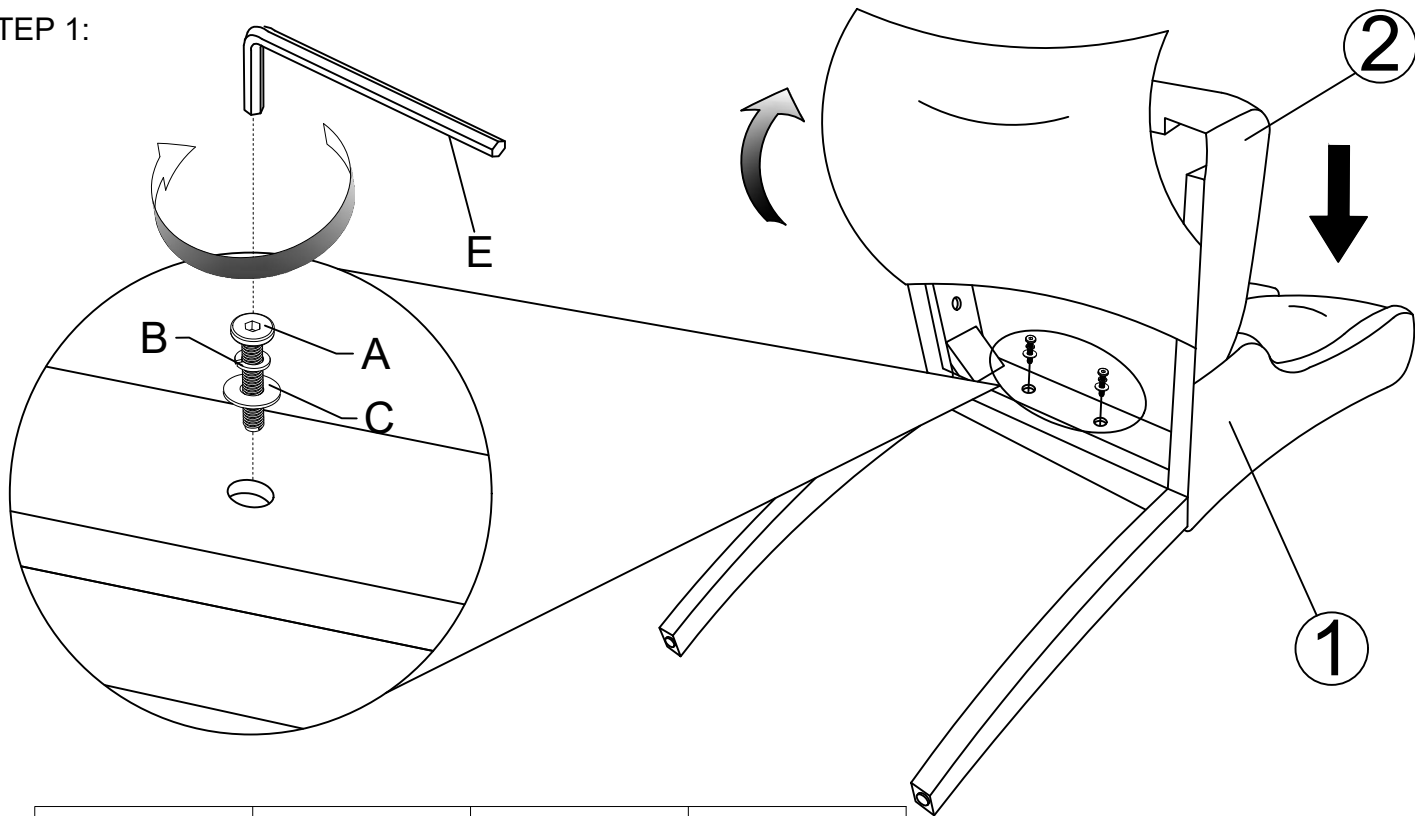

COUNTER STOOL

STEP 1:

A x 2	B x 2	C x 2	E x 1

Hardware & Tool required

STEP 2: