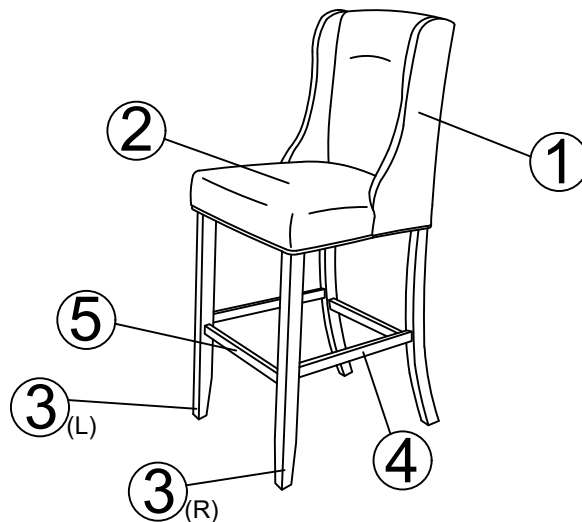

# COUNTER STOOL

Thank you for purchasing Before you start, here

are some helpful advices :

1. We suggest you spend a short time reading through this leaflet and then follow the simple step by step instructions.
2. Owing to the size and weight of the chair, we recommend that is assembled by two adults on a carpeted or padded area in the room that it is intended for. Approximate assembly time: 30 minutes.
3. Please do not use any tools other than those provided or recommend in these instructions.
4. Please do not throw away any of the packaging or instruction until you have checked all the components and hardware and the furniture is fully assembled. Please ensure that the packaging is disposed of in a safe and environmentally friendly way.
5. Assemble all components loosely until advised to tighten. Depending on use it may be necessary to tighten the components from time to time, so please save the tools that have been provided.
6. Please keep all pieces out of reach of children.

## Components:

1. Chair Body	X 1	2. Chair Seat	X 1	3. Front Leg (R&L)	X 2	4. Side Rail	X 2	5. Front Rail	X 1
---------------	-----	---------------	-----	--------------------	-----	--------------	-----	---------------	-----