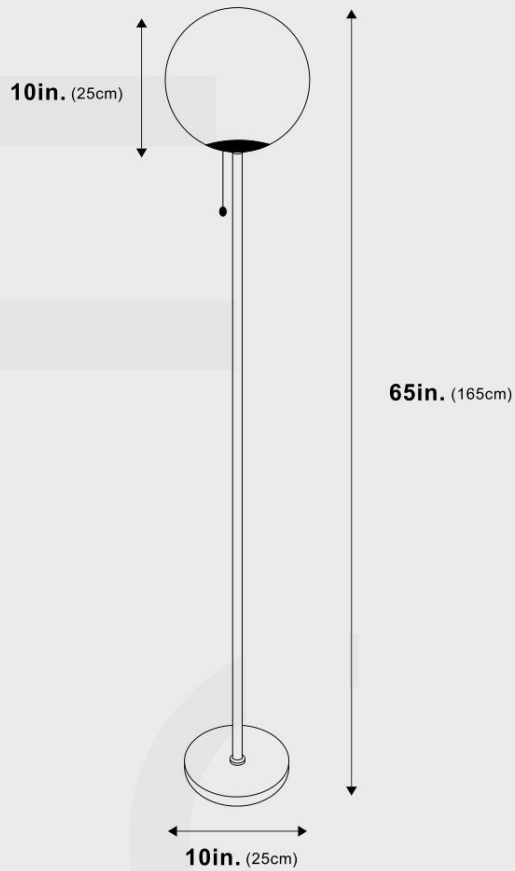

Polaris Floor Lamp

Experience the perfect blend of sophistication and practicality with our meticulously crafted Polaris Floor Lamp collection. Each lamp is a masterpiece, marrying modern beauty with adaptability to elevate your surroundings.

Dimensions	Height: 65" Base Width: 10" Lampshade Diameter: 10"
Weight	3.7kg
Materials & Finish	Material: Metal + Glass Body Color: Brass
Certification	Dry location
Illumination	Voltage: 120V Bulb Type: A19 Type: LED, Warm 3000K Wattage: 100W, Dimmable
Power Source	Plug-in
Lead Time	4-7 days