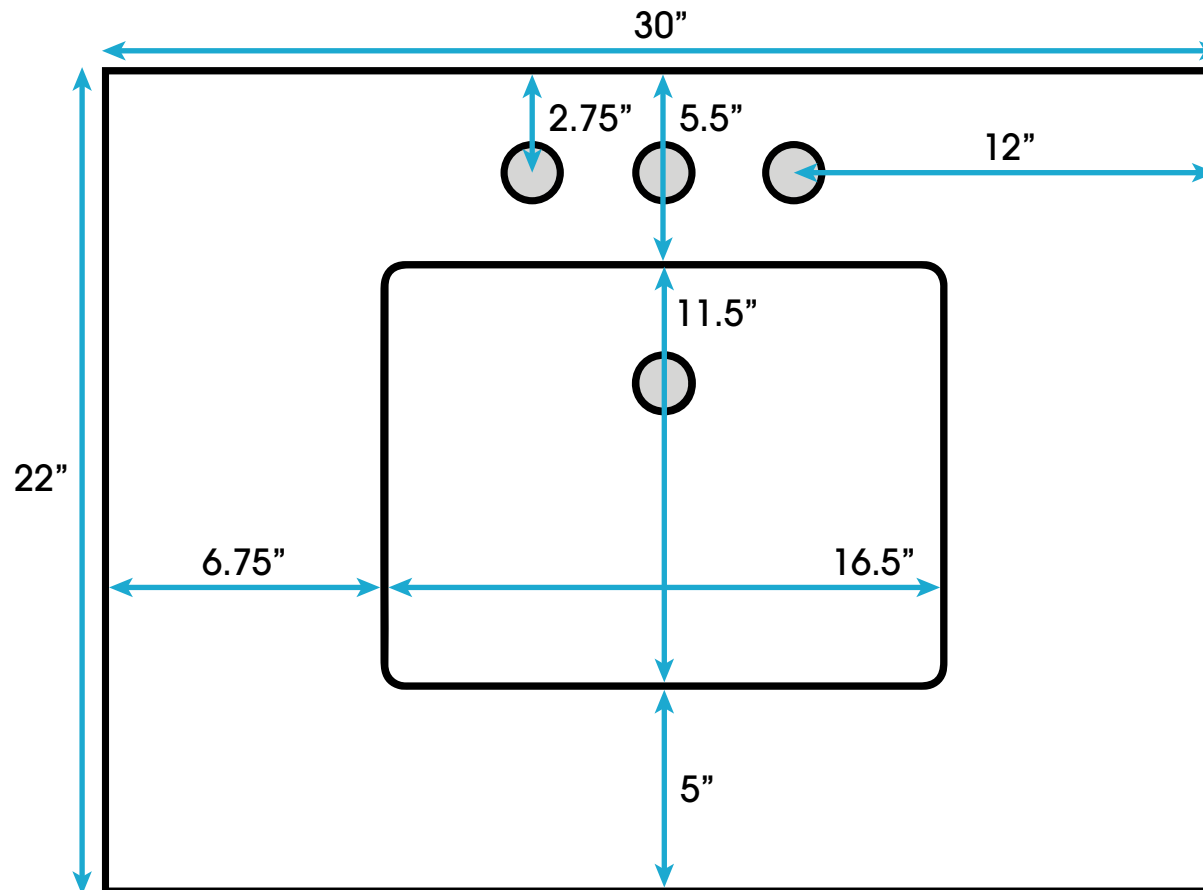

Mia 30-inch Bath Vanity **(Top View)**

**All measurements are approximate and rounded to the nearest quarter inch
Please allow for a slight margin of error**