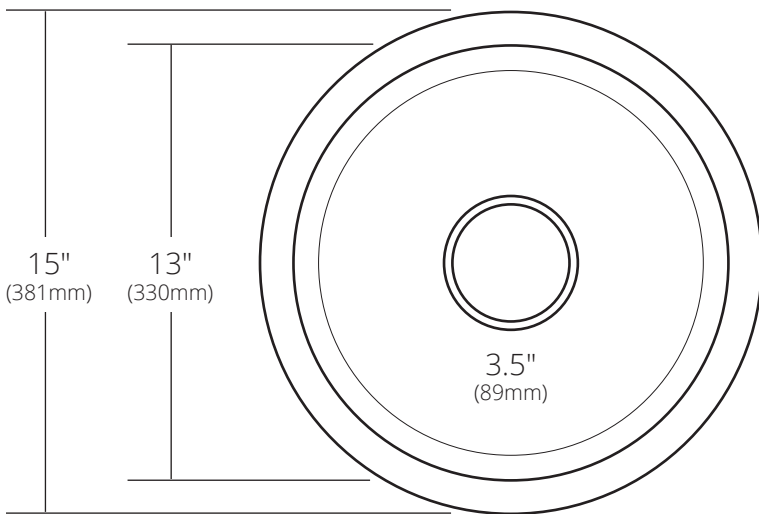

SPECIFICATIONS

REDONDO CHICO

TOP VIEW

CPS260 Antique
CPS560 Brushed Nickel

PRODUCT DETAILS

- 15" x 7.5" OD (381mm x 191mm)
- 13" x 7" ID (330mm x 178mm)
- Hand hammered 16 gauge recycled copper
- 3.5" (89mm) drain opening

INSTALLATION

- Drop-In or Undermount

COORDINATING PRODUCTS

- Drains: DR320 or DR340
- Bottom Grid: GR951

STANDARDS COMPLIANCE

- UPC/cUPC compliant

IMPORTANT

Due to the handcrafted nature of this product, it will vary in finish, texture, hammering, and other details. Dimensions may vary up to 1/4" (6mm). We strongly recommend waiting for the actual product before making any installation cuts.

SIDE VIEW