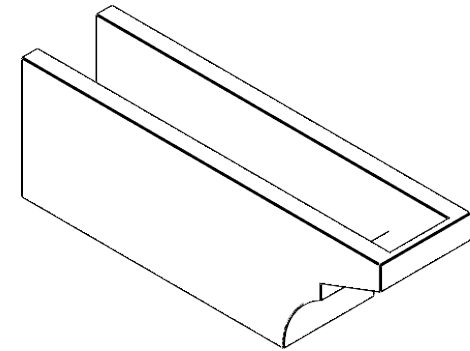

# ITEM NUMBER: RFTURO060X08000X24000X008MON00RCPR

6"W X 8"H X 24"L TIMBERTHANE ROUGH CEDAR MONTEREY FAUX WOOD OPEN RAFTER TAIL, 8" L END, PRIMED TAN

**SIDE PROFILE**

**FRONT PROFILE**

**ISOMETRIC**

GENERATED DATE : 03/02/2023

EKENA MILLWORK  
2300 WEST MAIN ST.  
CLARKSVILLE, TX 75426  
TOLL FREE: 866-607-0453  
WWW.EKENAMILLWORK.COM

**NOTES**

1. INSTALLATION TO BE COMPLETED IN ACCORDANCE WITH MANUFACTURER'S SPECIFICATIONS.
2. DRAWING MAY NOT BE TO SCALE
3. THIS DRAWING IS INTENDED FOR DESIGN AND PLANNING PURPOSES ONLY.
4. ALL INFORMATION CONTAINED HEREIN WAS CURRENT AT THE TIME OF DEVELOPMENT BUT MUST BE REVIEWED AND APPROVED BY THE PRODUCT MANUFACTURER TO BE CONSIDERED ACCURATE.
5. TIMBERTHANE ARCHITECTURAL PRODUCTS ARE MADE FROM HIGH DENSITY URETHANE AND COME FACTORY PRIMED