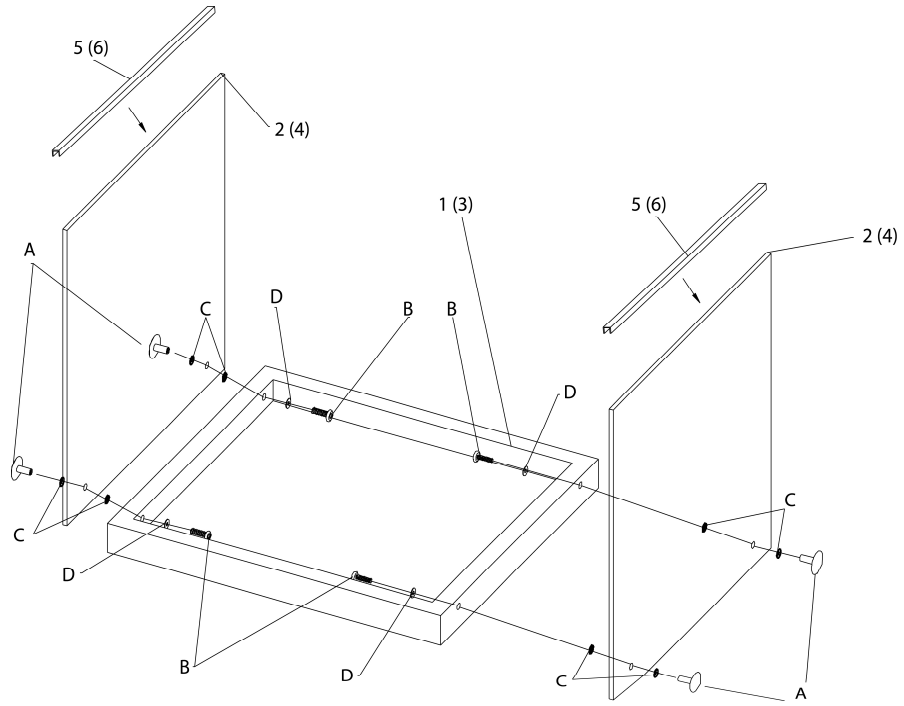

**FOR ASSISTANCE OR TO ORDER PARTS
CONTACT OUR CUSTOMER SERVICE DEPARTMENT**

WWW.MONARCHSERVICE.COM

LISTE DES PIÈCES
PARTS LIST

PIÈCE / PART #	IMAGE	DESCRIPTION	QTY / QTÉ
1	 A perspective drawing of a large, square table top with a beveled edge and four small circular indentations at the corners.	TABLE TOP (LARGE) DESSUS DE TABLE (GRAND)	1
2	 A perspective drawing of a large, square glass panel with four small circular indentations at the corners.	GLASS PANEL (LARGE) PANNEAU EN VERRE (GRAND)	2
3	 A perspective drawing of a small, square table top with a beveled edge and four small circular indentations at the corners.	TABLE TOP (SMALL) DESSUS DE TABLE (PETIT)	1
4	 A perspective drawing of a small, square glass panel with four small circular indentations at the corners.	GLASS PANEL (SMALL) PANNEAU EN VERRE (PETIT)	2
5	 A perspective drawing of a long, thin plastic bar with a beveled edge.	PLASTIC BAR (LONG) BARRE EN PLASTIQUE (LONG)	2

LISTE DES PIÈCES
PARTS LIST

PIÈCE / PART #	IMAGE	DESCRIPTION	QTY / QTÉ
6		PLASTIC BAR (SHORT) BARRE EN PLASTIQUE (COURT)	2

LISTE DES PIÈCES DE MONTAGE
HARDWARE LIST

PIÈCE / PART #	IMAGE	DESCRIPTION	QTY / QTÉ
A		CAP - Ø1/4" X 1 3/8" CAPUCHON - Ø1/4" X 1 3/8"	8
B		ASSEMBLING BOLT - Ø1/4" X 1 7/8" BOULON D'ASSEMBLAGE - Ø1/4" X 1 7/8"	8
C		PLASTIC WASHER - Ø3/8" RONDELLE DE PLASTIQUE - Ø3/8"	16
D		METAL WASHER - Ø1/4" RONDELLE DE MÉTAL - Ø1/4"	8
E		HEX KEY CLÉ HEXAGONALE	1

**OUTIL DE VÉRIFICATION DE DIMENSIONS DES PIÈCES
HARDWARE DIMENSIONS VERIFICATION TOOL**

ÉTAPE / STEP 1

ÉTAPE / STEP 2