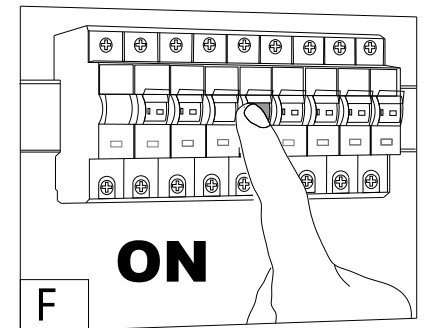

# Lightsin

SKU: LI460045  
Ratings: 220-240V~ 50/60Hz  
Power: Max.40W

Turn off the switch

Turn on the switch