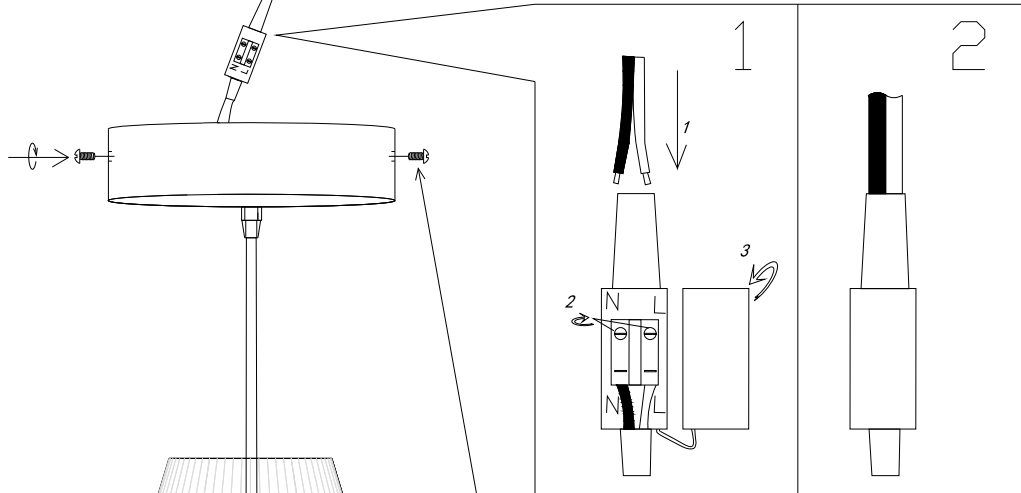

# Lightsin

SKU: LI460045  
Ratings: 220-240V~ 50/60Hz  
Power: Max.40W

Turn off the switch

Turn on the switch