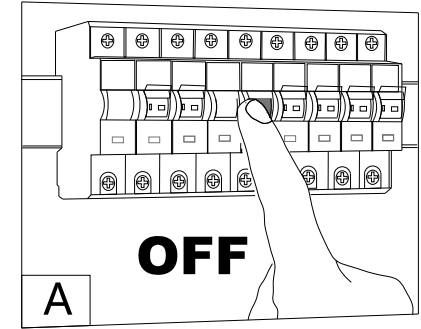

# Lightsin

SKU: LI460045  
Ratings: 220-240V~ 50/60Hz  
Power: Max.40W

Turn off the switch

Turn on the switch