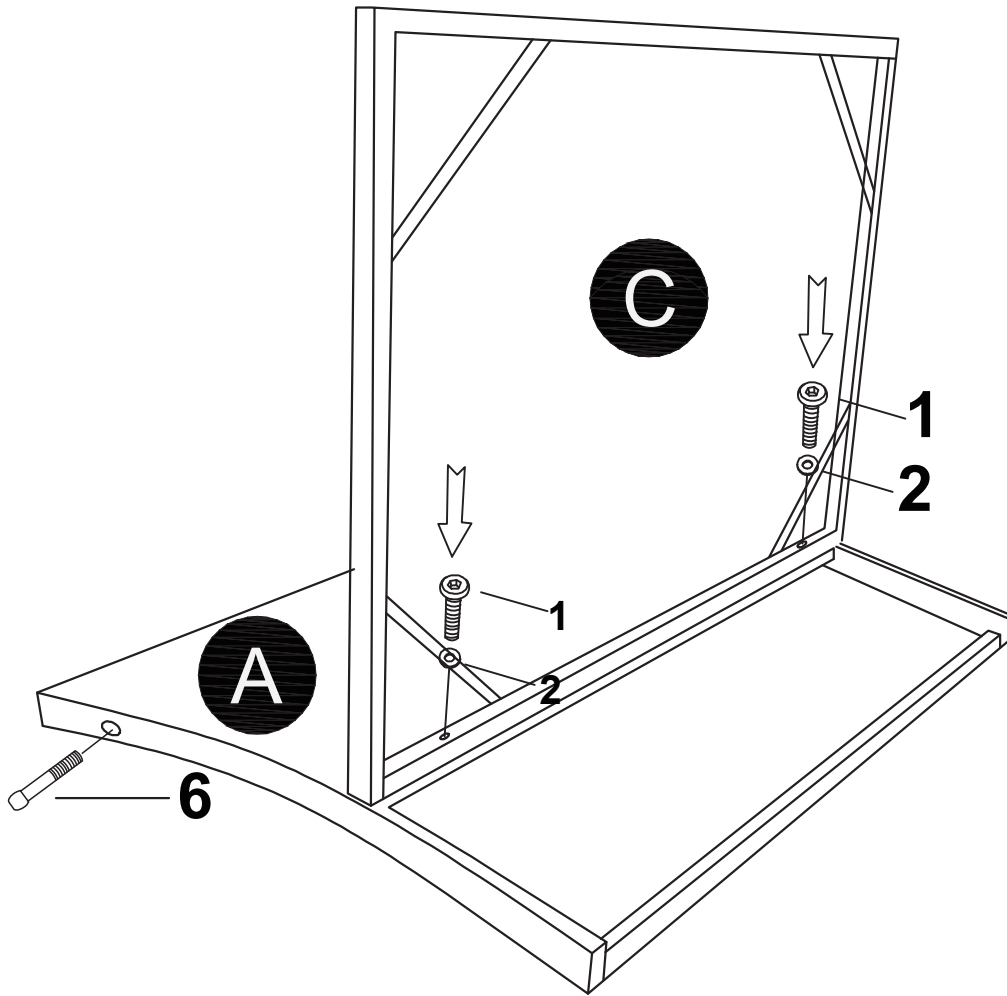

Step 1

①	②	⑥	Ⓐ	Ⓒ
SCREW M6x35MM	Ø6			
2 pc	2 pc	1 pc	1 pc	1 pc