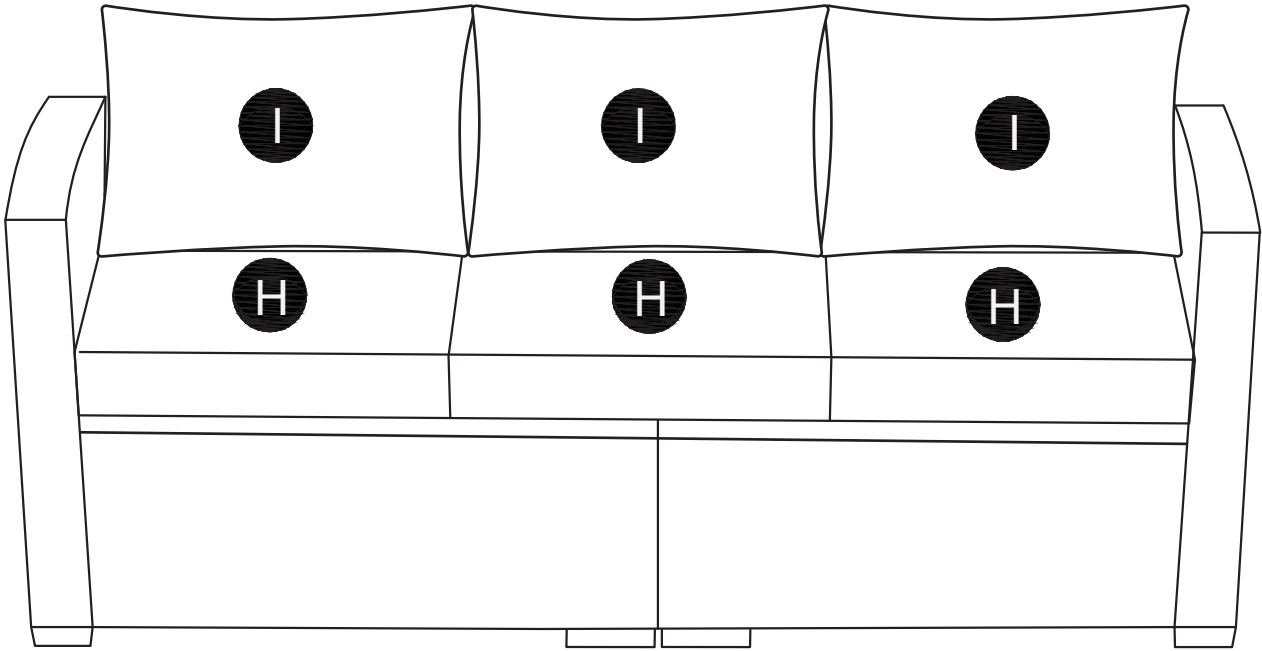

Step 14

H	I
3 pc	3 pc