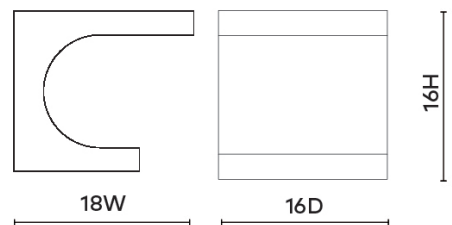

DALI SMALL SIDE TABLE, ANTIQUE BRASS

DAL-100-803

- 18w x 16d x 16h
- Antique Brass Cladding and Interior

ANTIQU  
BRASS