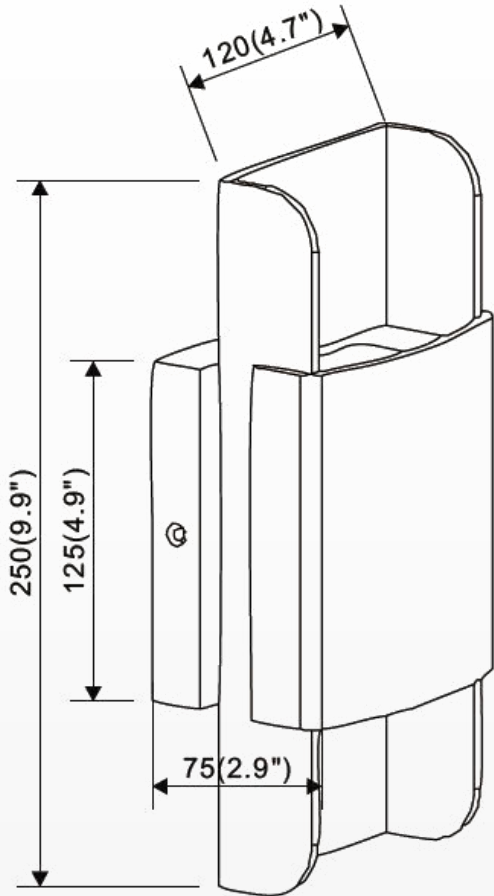

LIGHTING

LED Wall Sconce Lights

SPECIFICATION

- Dimension: 4.7"×2.9"×9.9"
- Wattage: 11W
- Voltage: 120V
- Temp: 3000K
- Lumens: 605LM
- Dimmable: ELV , DIMMING 5%-100%
- CRI: > 80
- Material : Iron+Aluminum+Acrylic
- Lifespan : 50000hs
- Warranty: 3 years
- Operation temperature : -20°C-40°C