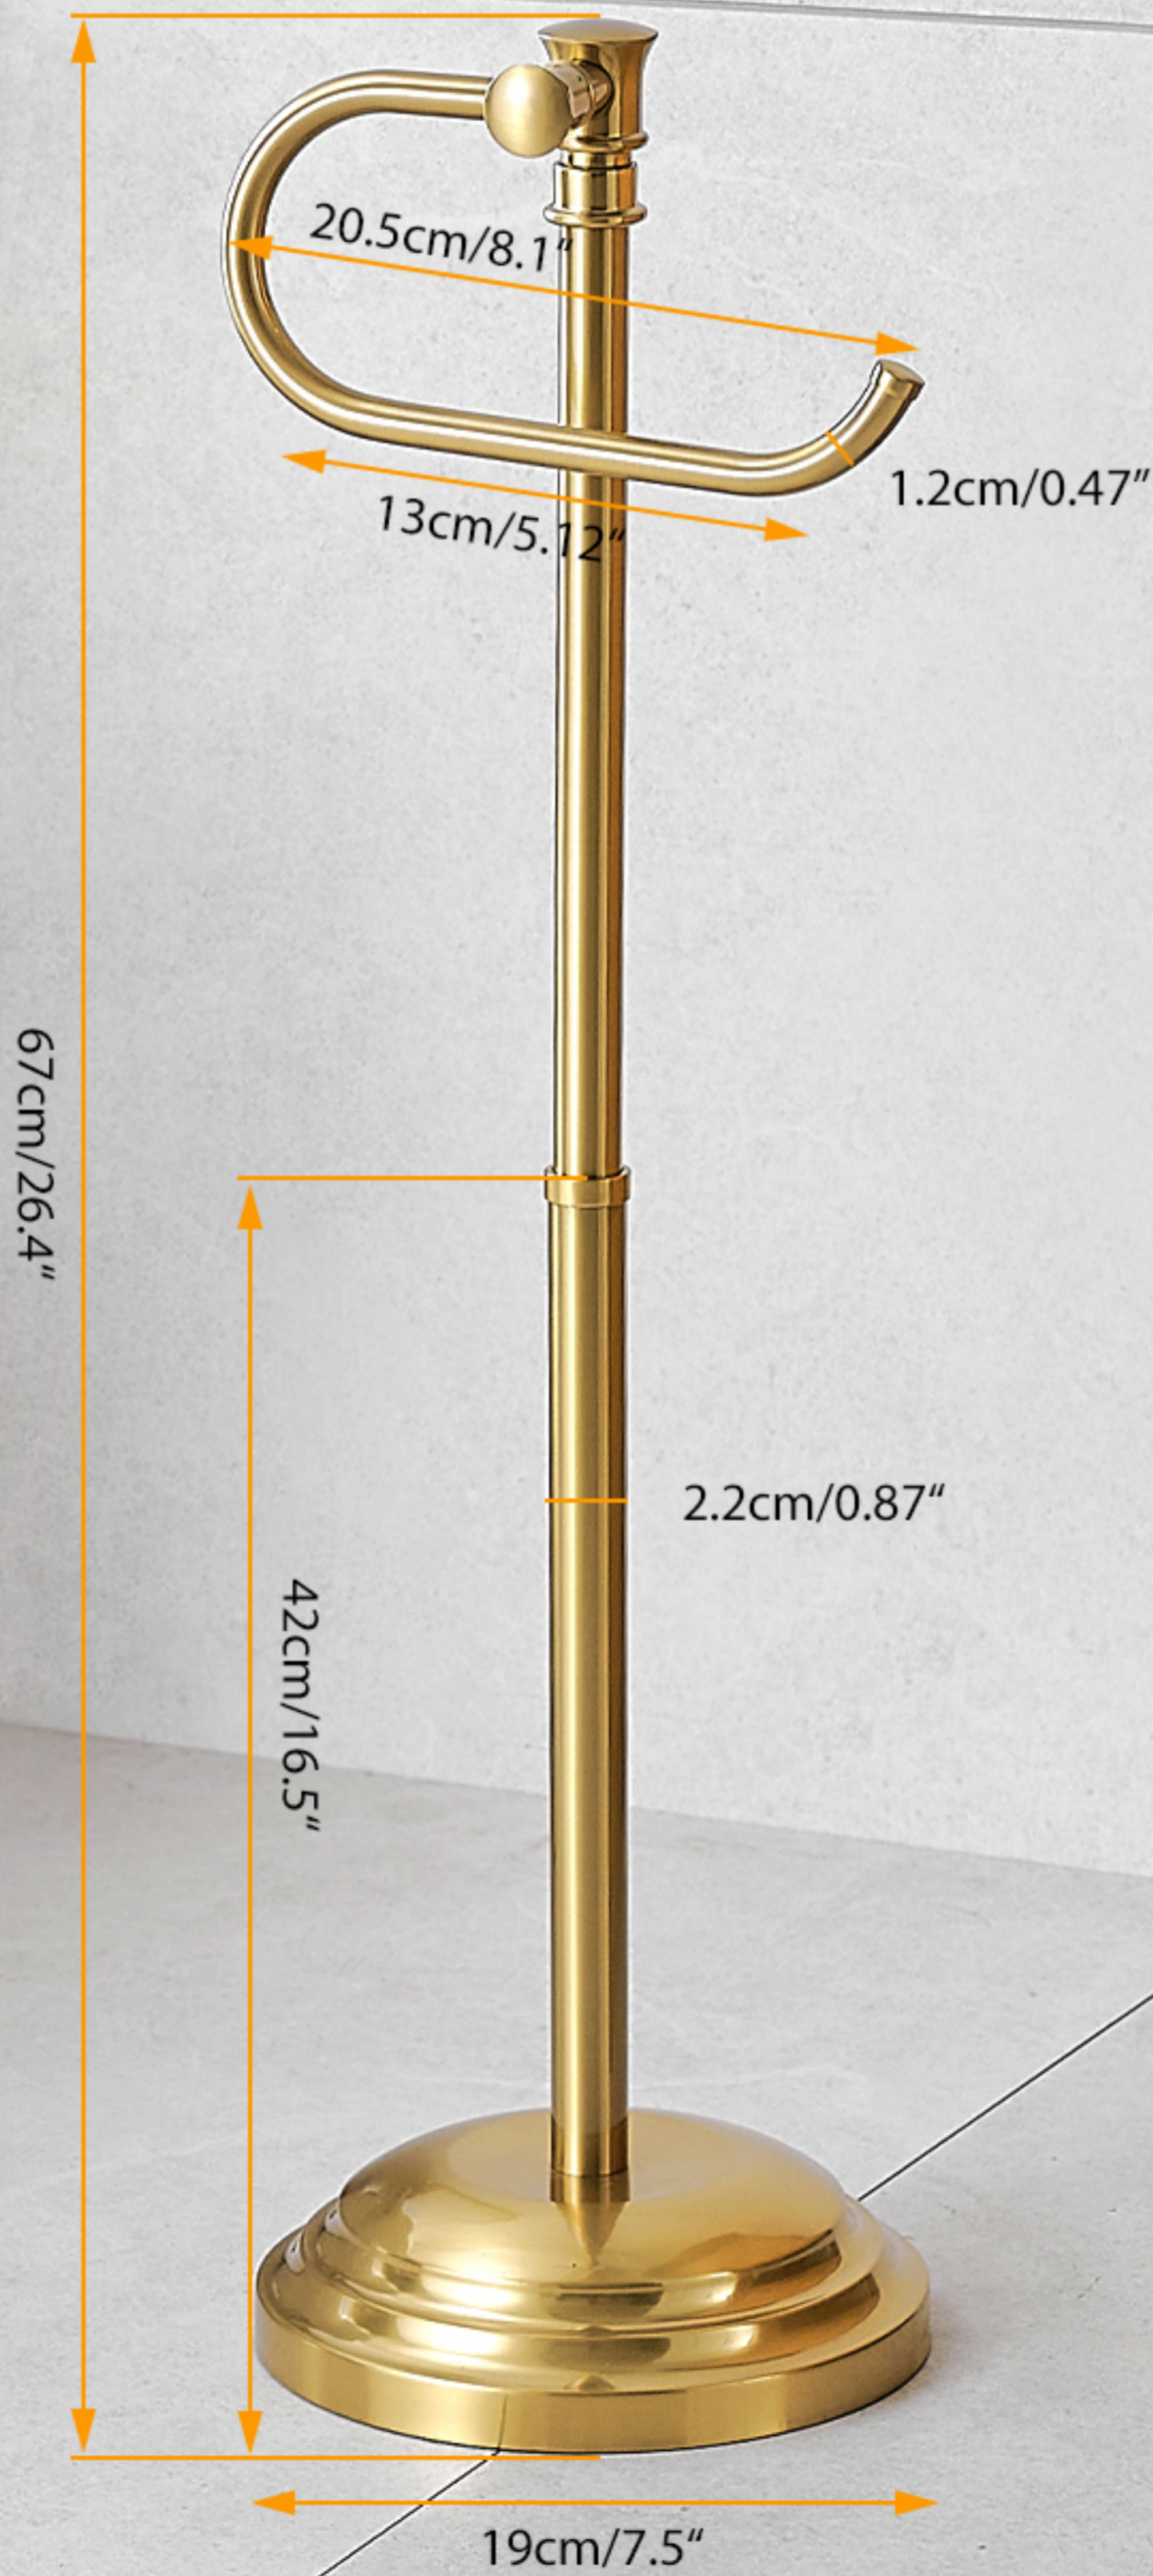

FITS VARIOUS SIZE OF PAPER ROLL

REGULAR
1X

BIG
1.33X

MEGA
1.67X

SUPER
1.83X

DOUBLE
2X