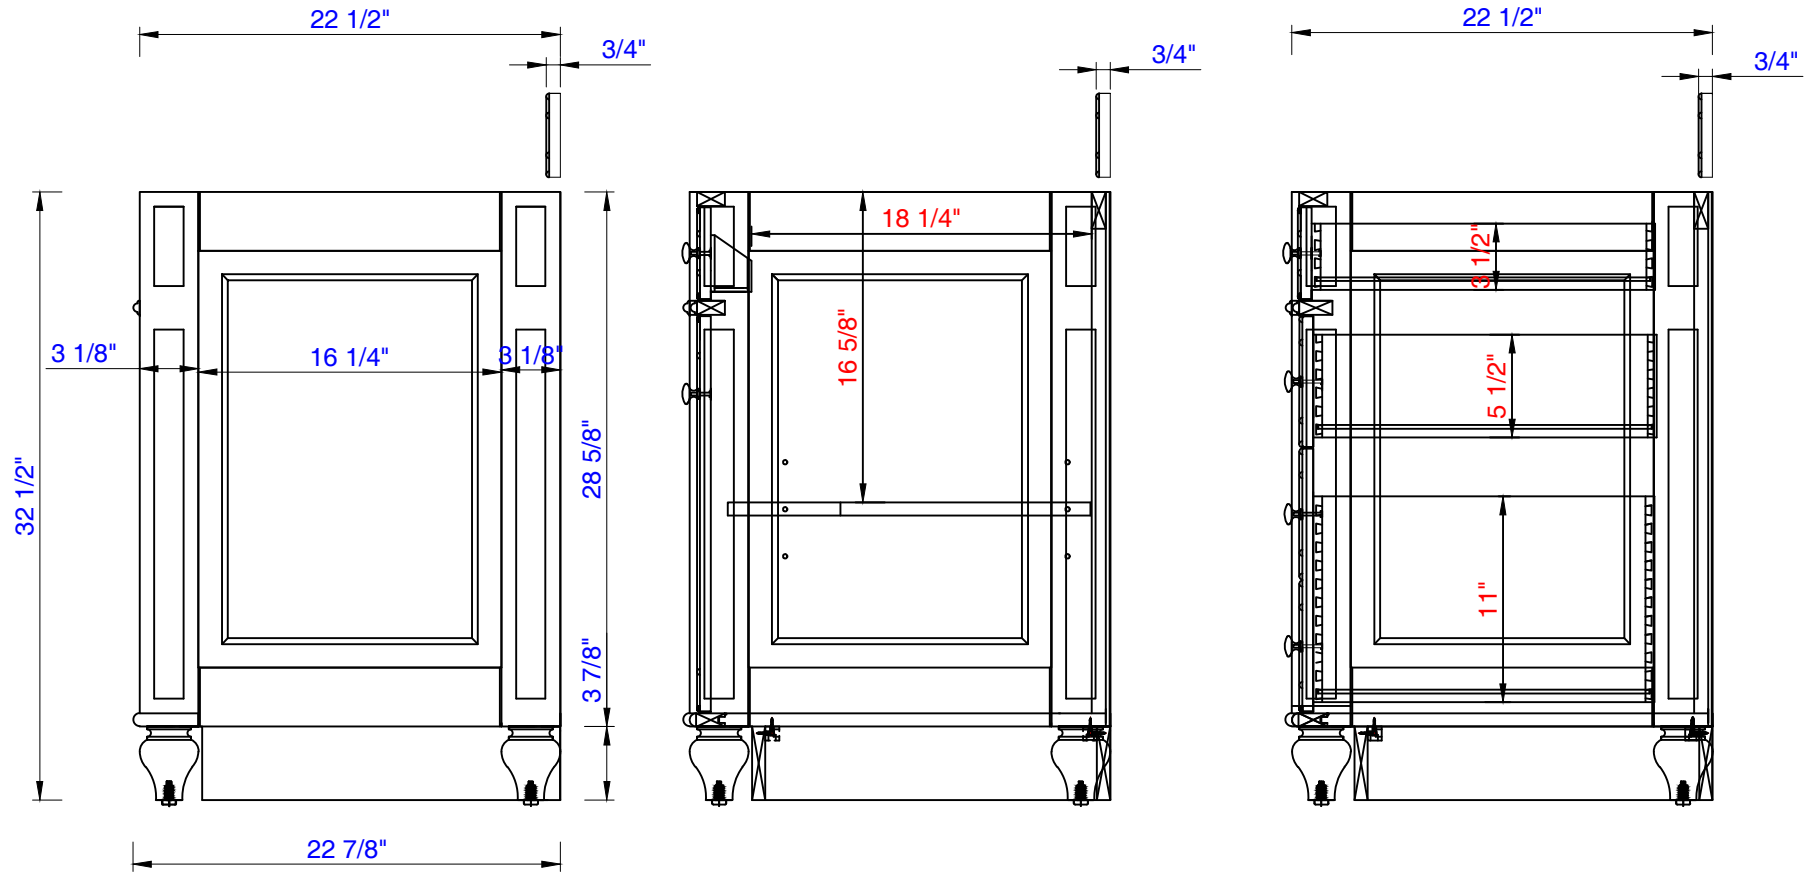

60" S

60" S

Bristol 60" Single Vanity Cabinet  
Diagrams with Dimensions  
page 03 of 03

1524mm