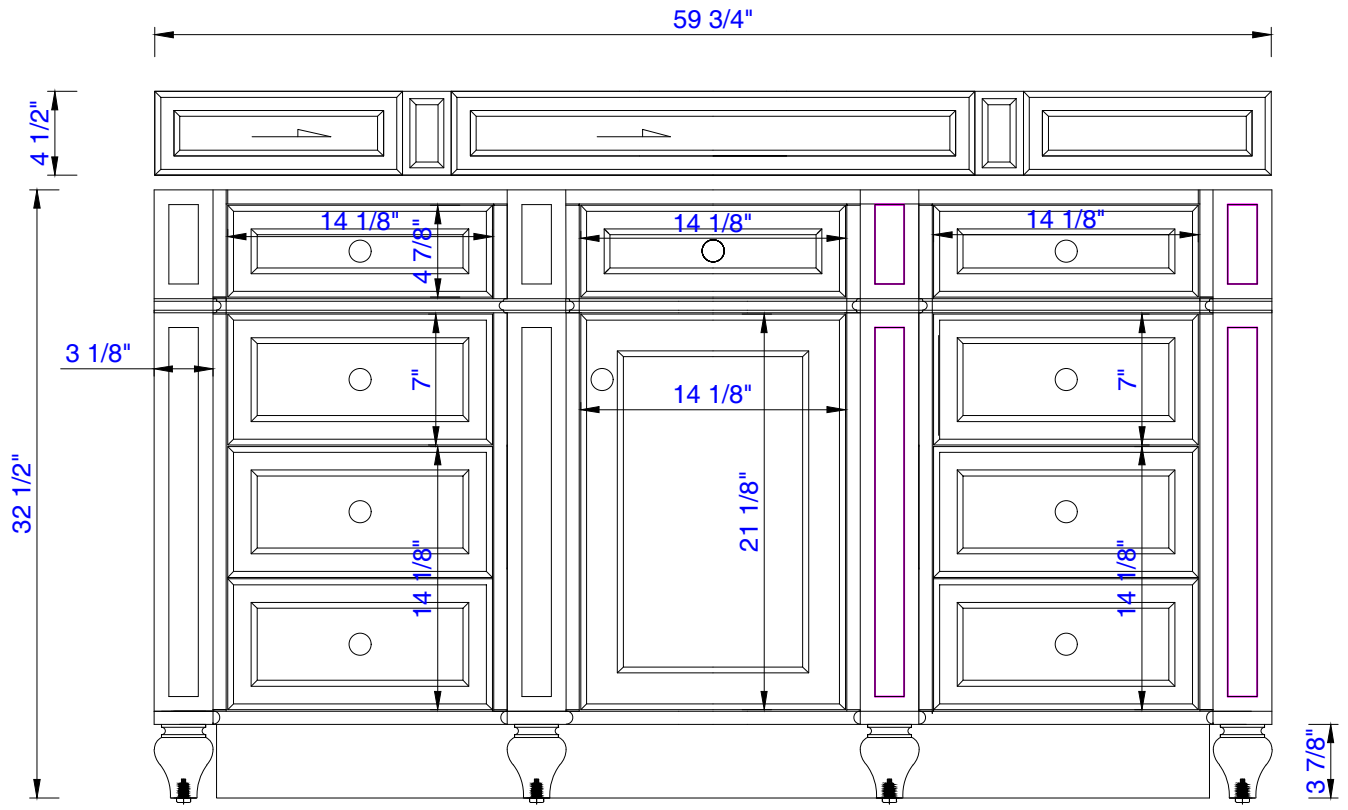

60" S

60" S

Bristol 60" Single Vanity Cabinet  
Diagrams with Dimensions  
page 03 of 03

1524mm