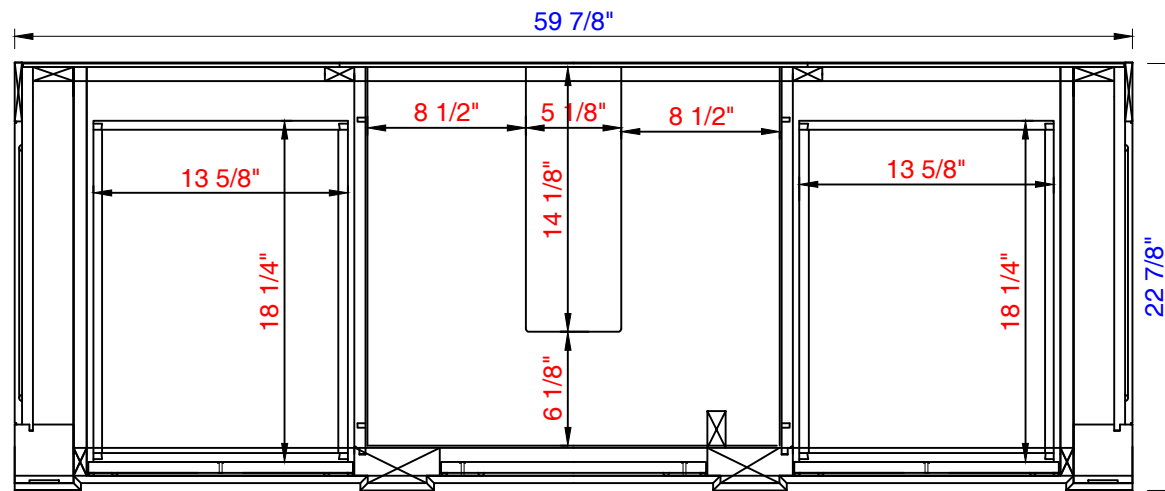

60" S

60" S

Bristol 60" Single Vanity Cabinet  
Diagrams with Dimensions  
page 03 of 03

1524mm