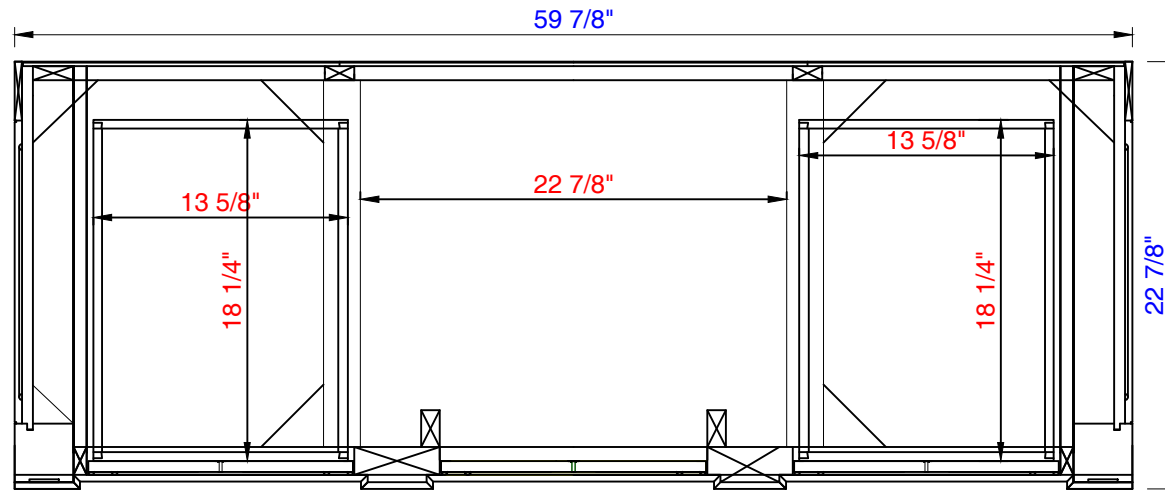

60" S

60" S

Bristol 60" Single Vanity Cabinet  
Diagrams with Dimensions  
page 03 of 03

1524mm