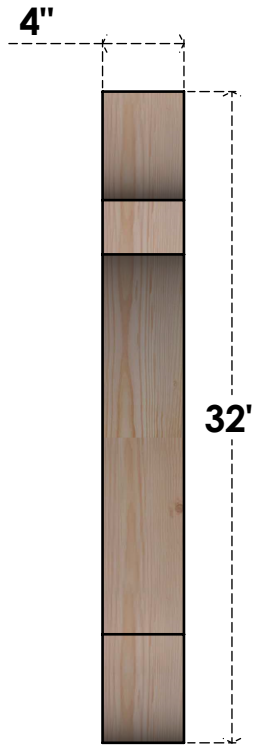

BRC04X28X32OLY00RDF

4"W X 28"D X 32"H OLYMPIC ROUGH SAWN BRACE, DOUGLAS FIR

SIDE

FRONT

EKENA MILLWORK
 2300 WEST MAIN ST.
 CLARKSVILLE, TX 75426
 TOLL FREE: 866-607-0453
 WWW.EKENAMILLWORK.COM

NOTES

1. INSTALLATION TO BE COMPLETED IN ACCORDANCE WITH MANUFACTURER'S SPECIFICATIONS.
2. DRAWING MAY NOT BE TO SCALE
3. THIS DRAWING IS INTENDED FOR DESIGN AND PLANNING PURPOSES ONLY.
4. ALL INFORMATION CONTAINED HEREIN WAS CURRENT AT THE TIME OF DEVELOPMENT BUT MUST BE REVIEWED AND APPROVED BY THE PRODUCT MANUFACTURER TO BE CONSIDERED ACCURATE.
5. PRODUCTS ARE NOT KILN DRIED. THIS ITEM IS UNIQUE AND WILL CONTAIN THE NATURAL VARIATIONS THAT THE WOOD SPECIES OFFERS. THIS MAY RESULT IN VARIATIONS UP TO 1/4"