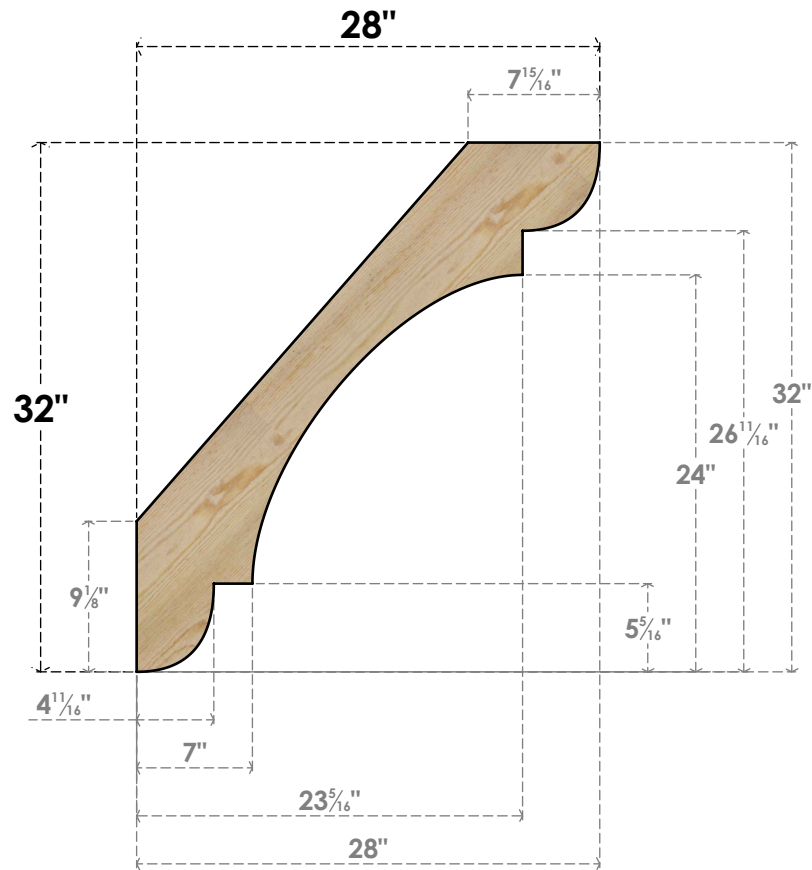

BRC04X28X32OLY00RDF

4"W X 28"D X 32"H OLYMPIC ROUGH SAWN BRACE, DOUGLAS FIR

SIDE

FRONT

EKENA MILLWORK
 2300 WEST MAIN ST.
 CLARKSVILLE, TX 75426
 TOLL FREE: 866-607-0453
 WWW.EKENAMILLWORK.COM

NOTES

1. INSTALLATION TO BE COMPLETED IN ACCORDANCE WITH MANUFACTURER'S SPECIFICATIONS.
2. DRAWING MAY NOT BE TO SCALE
3. THIS DRAWING IS INTENDED FOR DESIGN AND PLANNING PURPOSES ONLY.
4. ALL INFORMATION CONTAINED HEREIN WAS CURRENT AT THE TIME OF DEVELOPMENT BUT MUST BE REVIEWED AND APPROVED BY THE PRODUCT MANUFACTURER TO BE CONSIDERED ACCURATE.
5. PRODUCTS ARE NOT KILN DRIED. THIS ITEM IS UNIQUE AND WILL CONTAIN THE NATURAL VARIATIONS THAT THE WOOD SPECIES OFFERS. THIS MAY RESULT IN VARIATIONS UP TO 1/4"