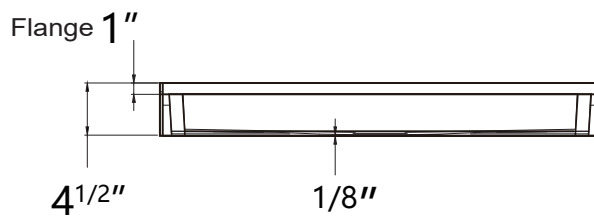

ZEAFIVE[®]

PRODUCT
INSTRUCTION
VIDEO

SIZE DETAILS

ACRYLIC SHOWER BASE

MODEL No.ZADA-6036C

SIZE DETAILS

Top View

Side View

Front View