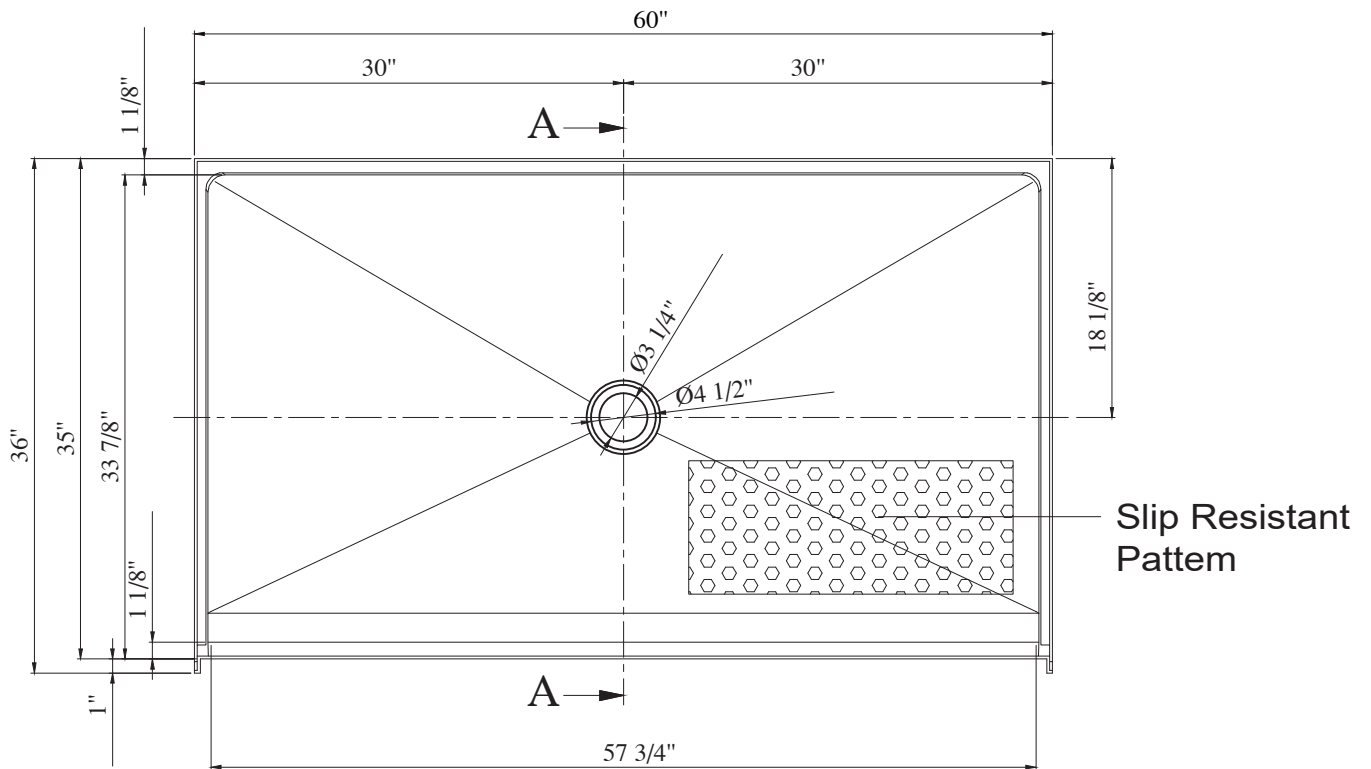

ZEAFIVE[®]

PRODUCT
INSTRUCTION
VIDEO

SIZE DETAILS

ACRYLIC SHOWER BASE

MODEL No.ZADA-6036C

SIZE DETAILS

Top View

Side View

Front View