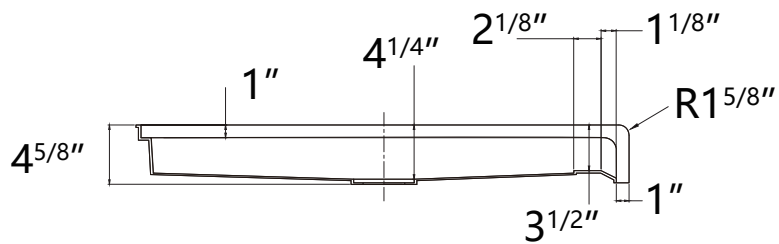

ZEAFIVE[®]

PRODUCT
INSTRUCTION
VIDEO

SIZE DETAILS

ACRYLIC SHOWER BASE

MODEL No.ZADA-6036C

SIZE DETAILS

Top View

Side View