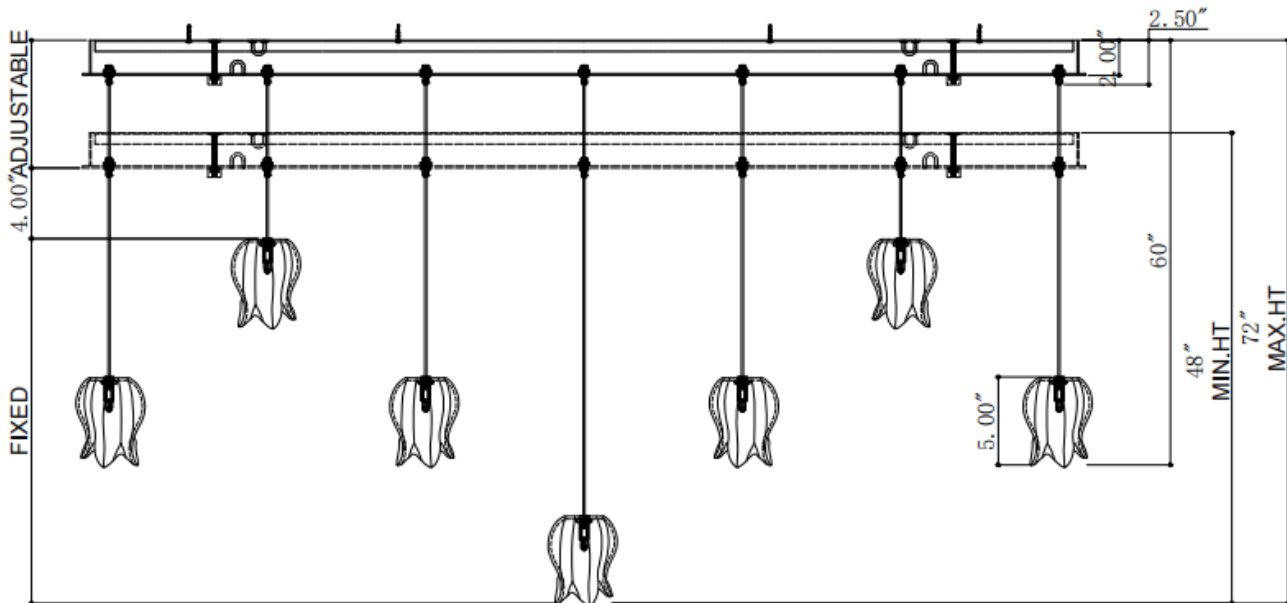

ITEM: 9000-1425

Overall Dimensions

Height: 48"

Width: 57"

Depth: 5.25"

CANOPY DETAIL

TOP VIEW

FRONT VIEW