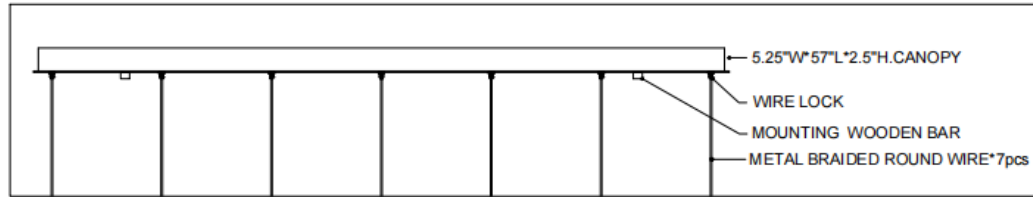

ITEM: 9000-1425

Overall Dimensions

Height: 48"

Width: 57"

Depth: 5.25"

CANOPY DETAIL

TOP VIEW

FRONT VIEW