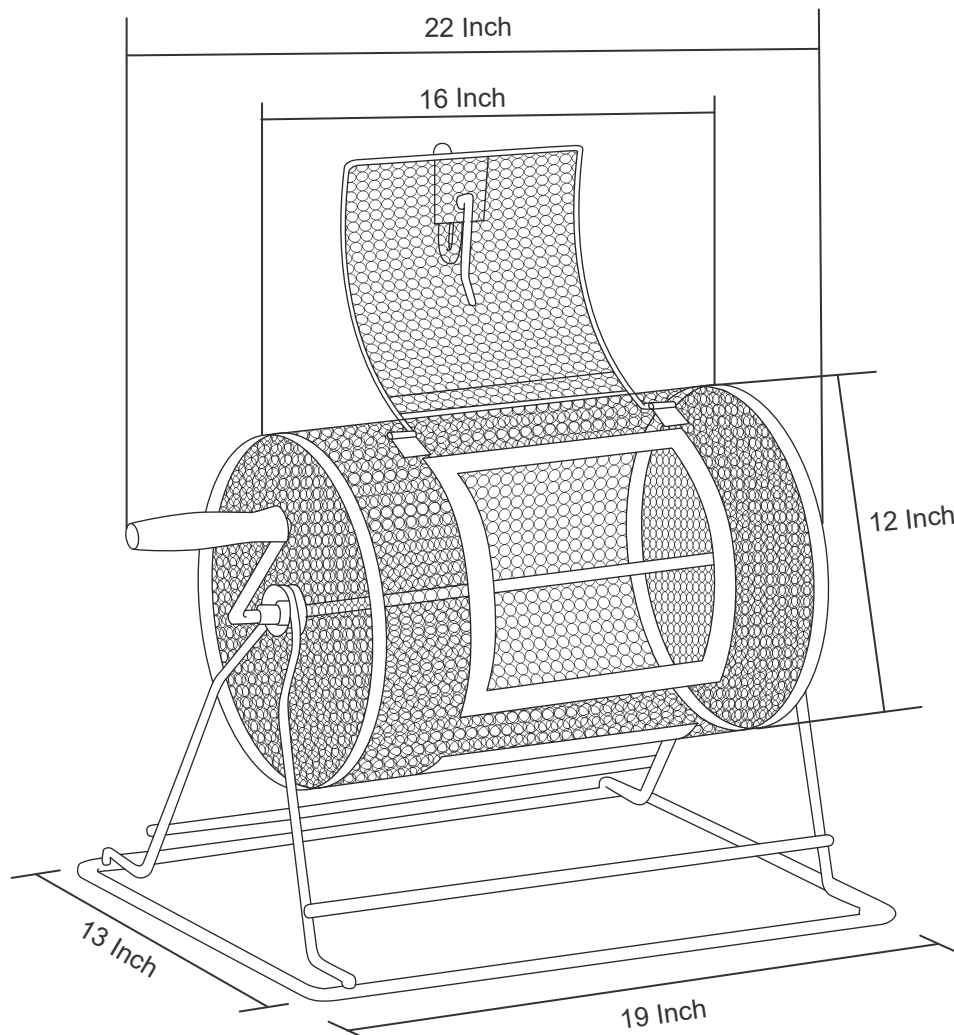

Raffle Ticket Drum Medium

1. Holds approximately 5000 tickets per action. Tickets and balls not included.
2. Constructed of brass plated metal frame and drum with wooden grip. Firm rectangular base.

NOTE: