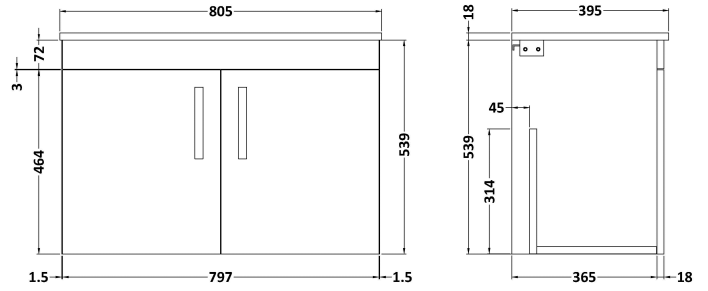

# CUSTOMER DATA SHEET

DESCRIPTION:

800 Wall Hung 2-Door & Basin 2

# CUSTOMER DATA SHEET - FURNITURE

**DESCRIPTION:** 800 Wall Hung 2-Door Basin Unit

PRODUCT DIMENSIONS			
Height (mm)	Width (mm)	Depth (mm)	Nett Wgt Kg
540	800	383	15

PACKAGING DIMENSIONS			
Height (mm)	Width (mm)	Depth (mm)	Gross Wgt Kg
405	820	560	15

## CUSTOMER DATA SHEET - CERAMICS

**DESCRIPTION:** Minimalist Basin 800mm

### PRODUCT DIMENSIONS

Height (mm)	Width (mm)	Depth (mm)	Nett Wgt Kg
170	800	390	16.9