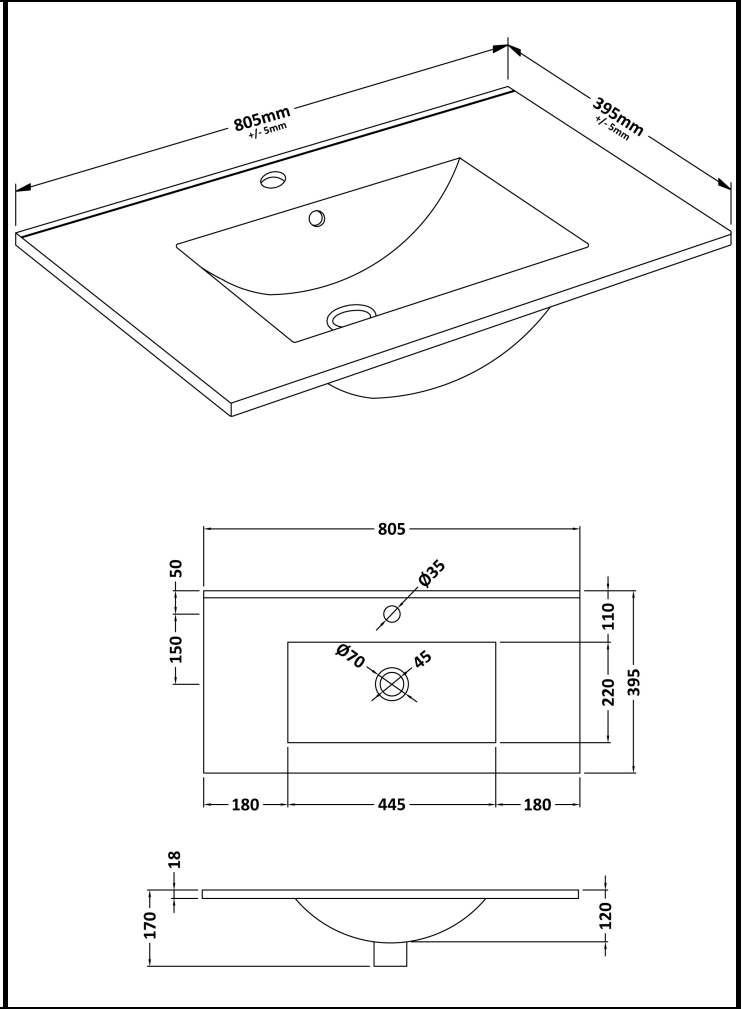

# CUSTOMER DATA SHEET - FURNITURE

**DESCRIPTION:** 800 Wall Hung 2-Door Basin Unit

PRODUCT DIMENSIONS			
Height (mm)	Width (mm)	Depth (mm)	Nett Wgt Kg
540	800	383	15

PACKAGING DIMENSIONS			
Height (mm)	Width (mm)	Depth (mm)	Gross Wgt Kg
405	820	560	15

PACKAGING DATA			
Box Colour	Brown Cardboard Box		
Box Qty	1	Label Colour	White Label
Label Size	x	Label Qty	0

OUTER BOX DIMENSIONS (If Applicable)			
Height (mm)	Width (mm)	Depth (mm)	Gross Wgt Kg

PRODUCT DETAILS						
Country of Origin	China	Certification	FSC	Yes	CE	N/A
Fitting Instruction	No	Colour	Gloss White			
Constr' Method	Cam & Wood Dowel	Constr' Type	Rigid			
Cabinet Finish	MFC Painted Gloss	Fascia Finish	MFC Painted Gloss			
Cab Thickness (mm)	16	Fas Thickness (mm)	18			
Drawer Included	No	Drawer Type	Not Applicable			
No of Shelves	0	Hinge Type	95 Degree Clip-On Soft Close			
Hinge Inc'	Yes, Supplied	Adjustable Legs	No, Not Required			
Fixings Inc'	Yes	Handle Style	Contemporary			
Handle Inc'	Yes, Supplied	Waste Shroud	No			
Handle Type	Strap					

## CUSTOMER DATA SHEET - CERAMICS

**DESCRIPTION:** Minimalist Basin 800mm

### PRODUCT DIMENSIONS

Height (mm)	Width (mm)	Depth (mm)	Nett Wgt Kg
170	800	390	16.9