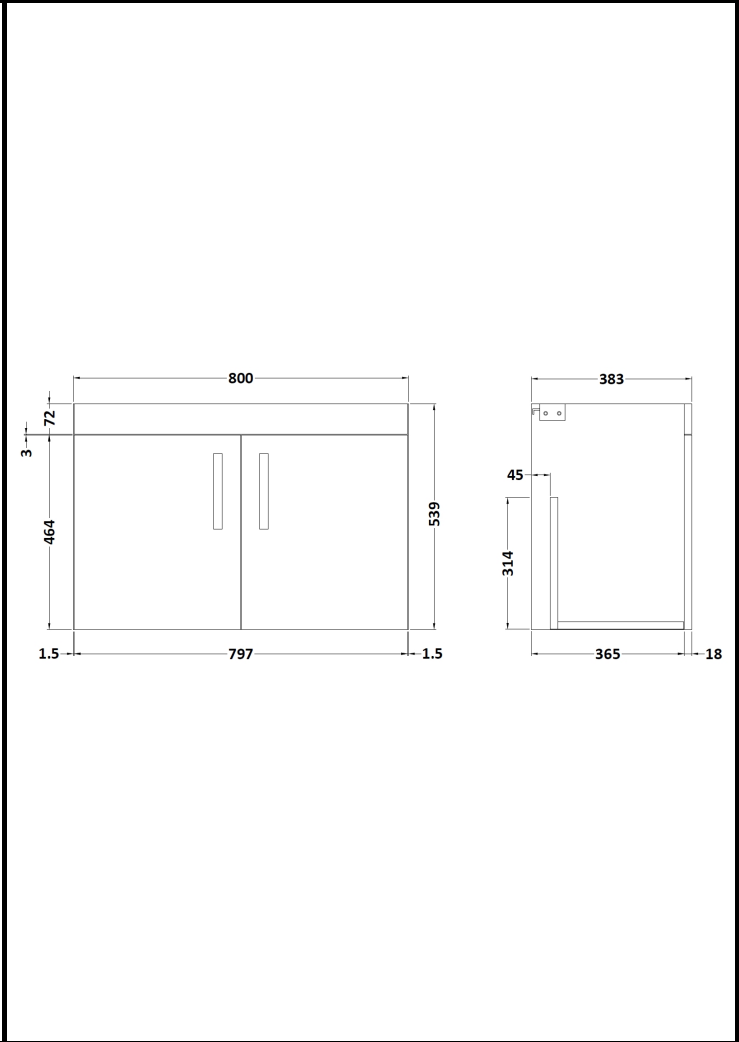

# CUSTOMER DATA SHEET

DESCRIPTION:

800 Wall Hung 2-Door & Basin 2

# CUSTOMER DATA SHEET - FURNITURE

**DESCRIPTION:** 800 Wall Hung 2-Door Basin Unit

PRODUCT DIMENSIONS			
Height (mm)	Width (mm)	Depth (mm)	Nett Wgt Kg
540	800	383	15

PACKAGING DIMENSIONS			
Height (mm)	Width (mm)	Depth (mm)	Gross Wgt Kg
405	820	560	15

## CUSTOMER DATA SHEET - CERAMICS

**DESCRIPTION:** Minimalist Basin 800mm

### PRODUCT DIMENSIONS

Height (mm)	Width (mm)	Depth (mm)	Nett Wgt Kg
170	800	390	16.9