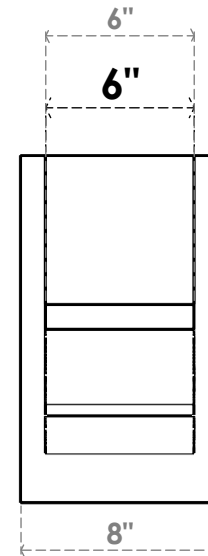

**ITEM NUMBER: OUTUROC060X080X14000X14000X060X020X060BOA44RCPR**

6"W TOP X 8"W BACK X 14"D X 14"H X 6"T TOP X 2"T BACK TIMBERTHANE ROUGH CEDAR BALBOA FAUX WOOD OPEN OUTLOOKER, BLOCK TOP AND BACK, 6"W CLOSED BRACE, PRIMED TAN

**SIDE PROFILE**

**FRONT PROFILE**

**ISOMETRIC**

GENERATED DATE : 07/05/2023

EKENA MILLWORK  
2300 WEST MAIN ST.  
CLARKSVILLE, TX 75426  
TOLL FREE: 866-607-0453  
WWW.EKENAMILLWORK.COM

**NOTES**

1. INSTALLATION TO BE COMPLETED IN ACCORDANCE WITH MANUFACTURER'S SPECIFICATIONS.
2. DRAWING MAY NOT BE TO SCALE
3. THIS DRAWING IS INTENDED FOR DESIGN AND PLANNING PURPOSES ONLY.
4. ALL INFORMATION CONTAINED HEREIN WAS CURRENT AT THE TIME OF DEVELOPMENT BUT MUST BE REVIEWED AND APPROVED BY THE PRODUCT MANUFACTURER TO BE CONSIDERED ACCURATE.
5. TIMBERTHANE ARCHITECTURAL PRODUCTS ARE MADE FROM HIGH DENSITY URETHANE AND COME FACTORY PRIMED