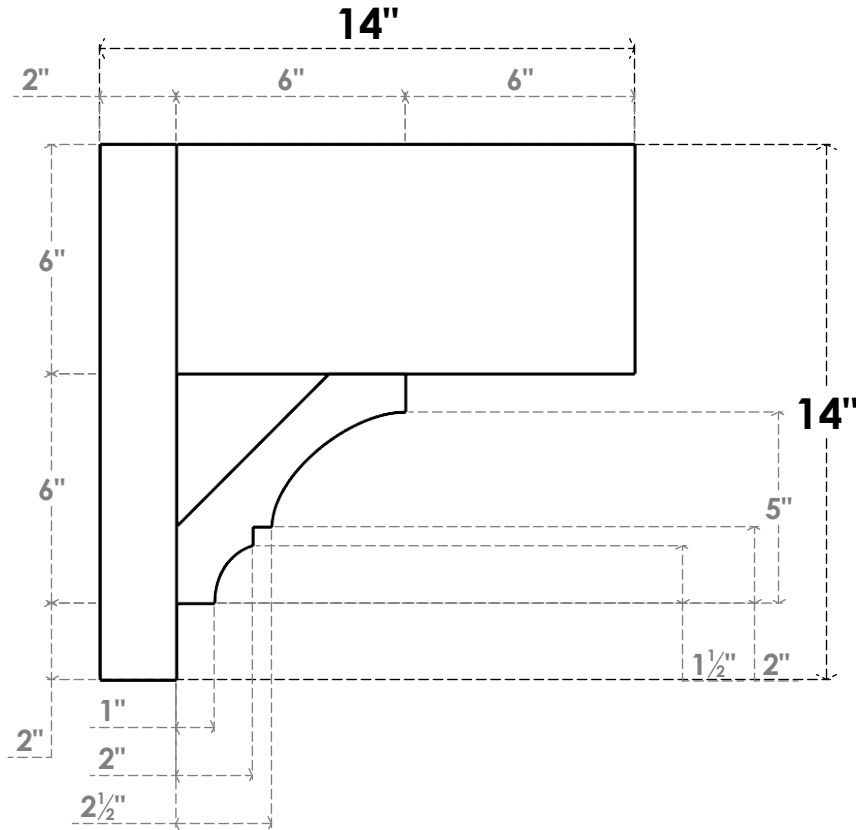

**ITEM NUMBER: OUTUROC060X080X14000X14000X060X020X060BOA44RCPR**

6"W TOP X 8"W BACK X 14"D X 14"H X 6"T TOP X 2"T BACK TIMBERTHANE ROUGH CEDAR BALBOA FAUX WOOD OPEN OUTLOOKER, BLOCK TOP AND BACK, 6"W CLOSED BRACE, PRIMED TAN

**SIDE PROFILE**

**FRONT PROFILE**

**ISOMETRIC**

GENERATED DATE : 07/05/2023

EKENA MILLWORK  
2300 WEST MAIN ST.  
CLARKSVILLE, TX 75426  
TOLL FREE: 866-607-0453  
WWW.EKENAMILLWORK.COM

**NOTES**

1. INSTALLATION TO BE COMPLETED IN ACCORDANCE WITH MANUFACTURER'S SPECIFICATIONS.
2. DRAWING MAY NOT BE TO SCALE
3. THIS DRAWING IS INTENDED FOR DESIGN AND PLANNING PURPOSES ONLY.
4. ALL INFORMATION CONTAINED HEREIN WAS CURRENT AT THE TIME OF DEVELOPMENT BUT MUST BE REVIEWED AND APPROVED BY THE PRODUCT MANUFACTURER TO BE CONSIDERED ACCURATE.
5. TIMBERTHANE ARCHITECTURAL PRODUCTS ARE MADE FROM HIGH DENSITY URETHANE AND COME FACTORY PRIMED