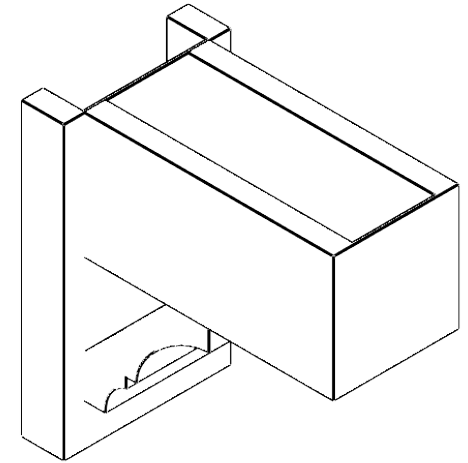

**ITEM NUMBER: OUTUROC060X080X14000X14000X060X020X060BOA44RCPR**

6"W TOP X 8"W BACK X 14"D X 14"H X 6"T TOP X 2"T BACK TIMBERTHANE ROUGH CEDAR BALBOA FAUX WOOD OPEN OUTLOOKER, BLOCK TOP AND BACK, 6"W CLOSED BRACE, PRIMED TAN

**SIDE PROFILE**

**FRONT PROFILE**

**ISOMETRIC**

GENERATED DATE : 07/05/2023

EKENA MILLWORK  
2300 WEST MAIN ST.  
CLARKSVILLE, TX 75426  
TOLL FREE: 866-607-0453  
WWW.EKENAMILLWORK.COM

**NOTES**

1. INSTALLATION TO BE COMPLETED IN ACCORDANCE WITH MANUFACTURER'S SPECIFICATIONS.
2. DRAWING MAY NOT BE TO SCALE
3. THIS DRAWING IS INTENDED FOR DESIGN AND PLANNING PURPOSES ONLY.
4. ALL INFORMATION CONTAINED HEREIN WAS CURRENT AT THE TIME OF DEVELOPMENT BUT MUST BE REVIEWED AND APPROVED BY THE PRODUCT MANUFACTURER TO BE CONSIDERED ACCURATE.
5. TIMBERTHANE ARCHITECTURAL PRODUCTS ARE MADE FROM HIGH DENSITY URETHANE AND COME FACTORY PRIMED