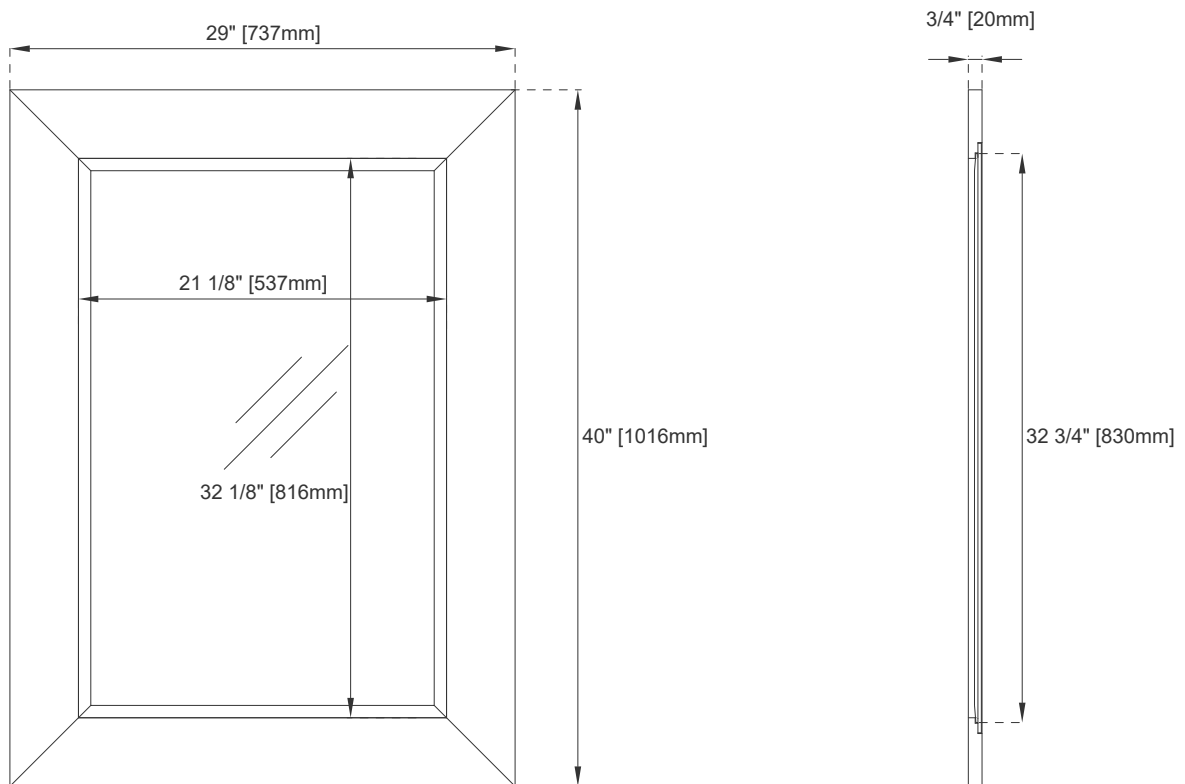

# 29" MIRROR

---

## Features and Materials

Solids : Poplar

Panels: Plywood

Installation Type: Wall Mounted Bevel  
on Mirror: 1"

Options to hang-vertical or horizontal

## Dimension

Width: 29"

Depth: 3/4"

Height: 40"

# 29" MIRROR

---

Top View

Front View

Side View

All dimensions are nominal