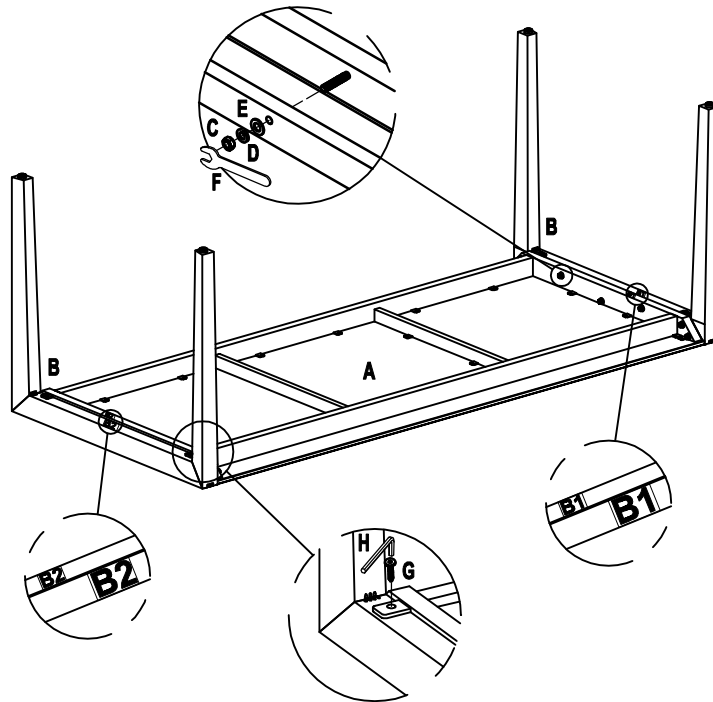

FINE LINE DINING TABLE

LCFLDIWDDK / LCFLDIWDLT

A: Top x1

B: Leg x2

C: Nut x14

D: Spring washer x14

E: Washer x14

F: Spanner x1

G: Screw Ø6*20mm x4

H: Allen key x1

STEP 1

STEP 2