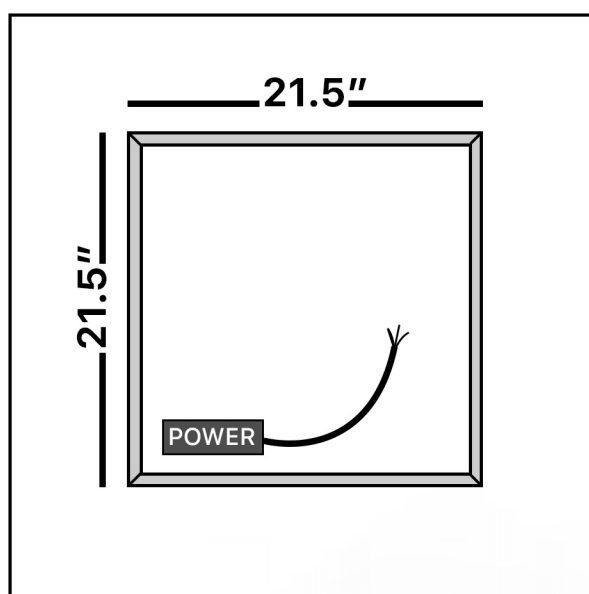

Category: Mirror
Material: Crystal
Dimensions: 37.4"(L) x 37.4"(H)

Description: Luxury LED lighted crystal bathroom mirror in bronze finish

*Numbers are in inches

SCHEDA MONTAGGIO ASSEMBLY INSTRUCTIONS

Wall Hanger

X2

Wall Anchor

X2

Head Screw

X2

1. Mount the wall-hangers on the wall,
the mirror can be horizontal or vertical hanging.

2. Wiring and power connection.

3. Hang the mirror on the wall-hangers.