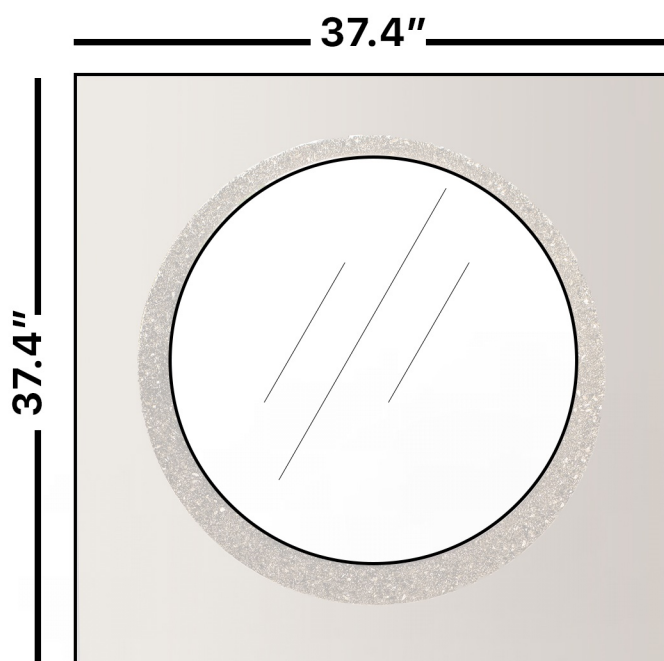

Category: Mirror
Material: Crystal
Dimensions: 37.4"(L) x 37.4"(H)

Description: Luxury LED lighted crystal bathroom mirror in bronze finish

*Numbers are in inches

SCHEDA MONTAGGIO ASSEMBLY INSTRUCTIONS

Wall Hanger

X2

Wall Anchor

X2

Head Screw

X2

1. Mount the wall-hangers on the wall,
the mirror can be horizontal or vertical hanging.

2. Wiring and power connection.

3. Hang the mirror on the wall-hangers.