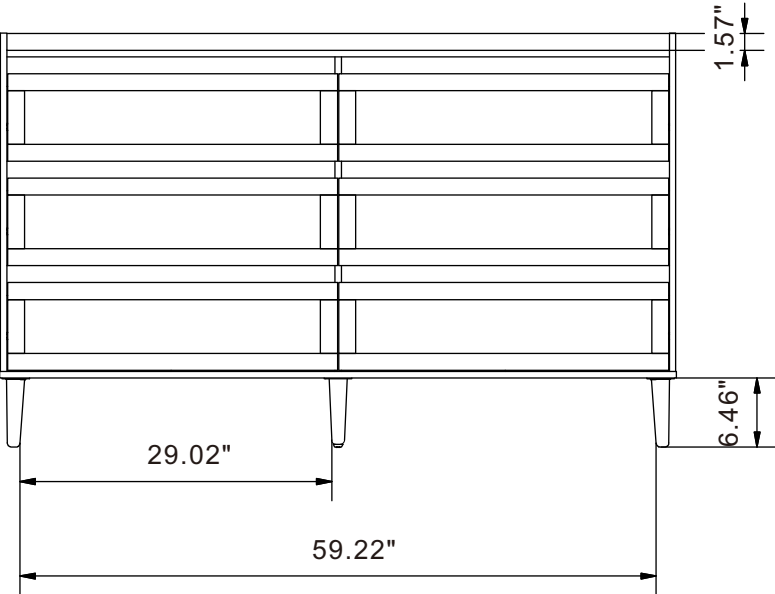

Oversize: 63"(W) * 15.75"(D) * 38.54"(H)

ALL MEASUREMENTS ARE APPROXIMATE