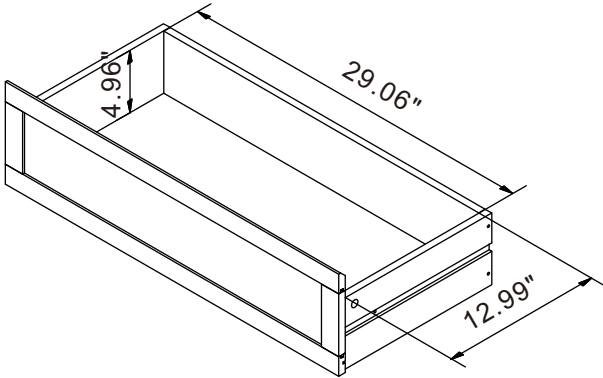

Oversize: 63"(W) * 15.75"(D) * 38.54"(H)

ALL MEASUREMENTS ARE APPROXIMATE