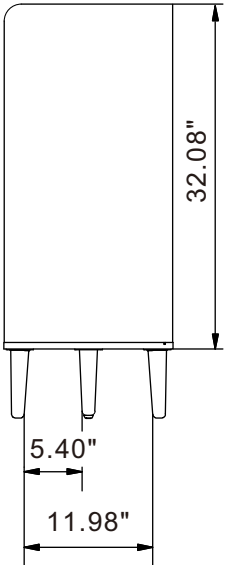

Oversize: 63"(W) * 15.75"(D) * 38.54"(H)

ALL MEASUREMENTS ARE APPROXIMATE