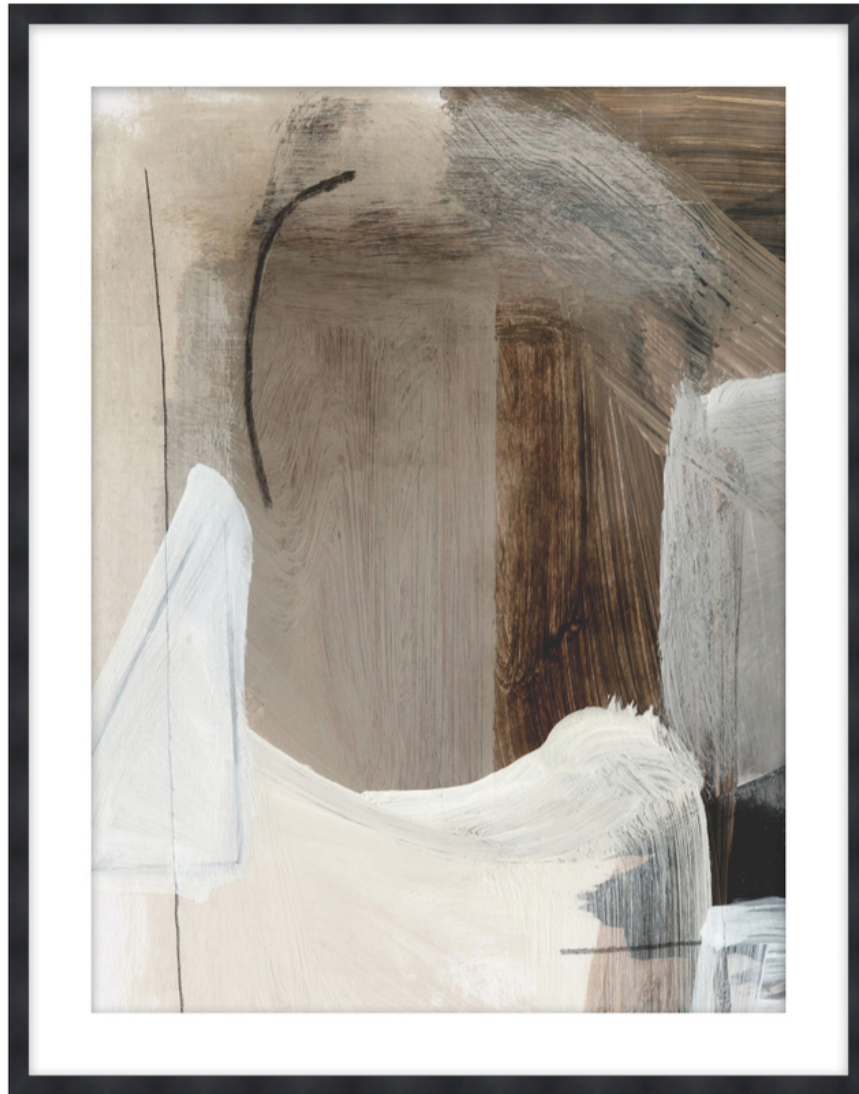

THEODORE ALEXANDER

Revive 1

D3078S61550-5019

Plastic Frame

Textured Paper - Single Matboard

M5 - White Smooth + White Core Width:3"

F992 - Black Cap Frame - Width: 0.875

W 39¾ x D 1¼ x H 50¾ inches

Material(s):

Collection: Art by TA

Style: Modern / Formal Modern

Type: Décor / Wall Art