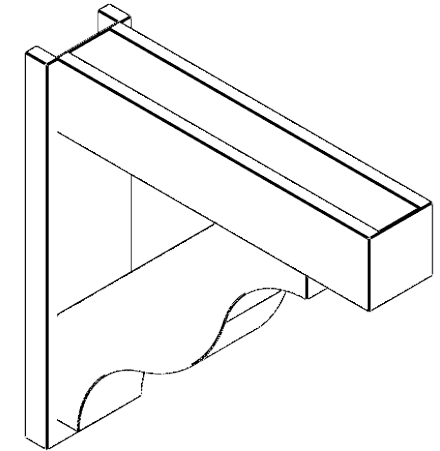

ITEM NUMBER: OUTUROC060X080X32000X32000X060X020X060FST44RCPR

6"W TOP X 8"W BACK X 32"D X 32"H X 6"T TOP X 2"T BACK TIMBERTHANE ROUGH CEDAR FUNSTON FAUX WOOD OPEN OUTLOOKER, BLOCK TOP AND BACK, 6"W CLOSED BRACE, PRIMED TAN

EKENA MILLWORK
2300 WEST MAIN ST.
CLARKSVILLE, TX 75426
TOLL FREE: 866-607-0453
WWW.EKENAMILLWORK.COM

NOTES

1. INSTALLATION TO BE COMPLETED IN ACCORDANCE WITH MANUFACTURER'S SPECIFICATIONS.
2. DRAWING MAY NOT BE TO SCALE
3. THIS DRAWING IS INTENDED FOR DESIGN AND PLANNING PURPOSES ONLY.
4. ALL INFORMATION CONTAINED HEREIN WAS CURRENT AT THE TIME OF DEVELOPMENT BUT MUST BE REVIEWED AND APPROVED BY THE PRODUCT MANUFACTURER TO BE CONSIDERED ACCURATE.
5. TIMBERTHANE ARCHITECTURAL PRODUCTS ARE MADE FROM HIGH DENSITY URETHANE AND COME FACTORY PRIMED