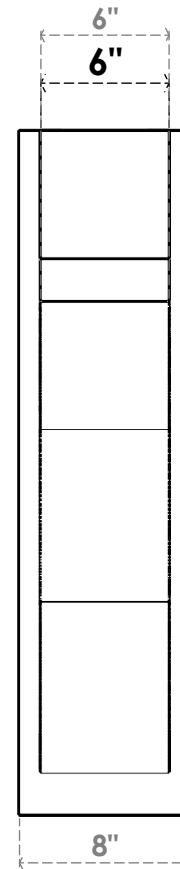

ITEM NUMBER: OUTUROC060X080X32000X32000X060X020X060FST44RCPR

6"W TOP X 8"W BACK X 32"D X 32"H X 6"T TOP X 2"T BACK TIMBERTHANE ROUGH CEDAR FUNSTON FAUX WOOD OPEN OUTLOOKER, BLOCK TOP AND BACK, 6"W CLOSED BRACE, PRIMED TAN

EKENA MILLWORK
2300 WEST MAIN ST.
CLARKSVILLE, TX 75426
TOLL FREE: 866-607-0453
WWW.EKENAMILLWORK.COM

NOTES

1. INSTALLATION TO BE COMPLETED IN ACCORDANCE WITH MANUFACTURER'S SPECIFICATIONS.
2. DRAWING MAY NOT BE TO SCALE
3. THIS DRAWING IS INTENDED FOR DESIGN AND PLANNING PURPOSES ONLY.
4. ALL INFORMATION CONTAINED HEREIN WAS CURRENT AT THE TIME OF DEVELOPMENT BUT MUST BE REVIEWED AND APPROVED BY THE PRODUCT MANUFACTURER TO BE CONSIDERED ACCURATE.
5. TIMBERTHANE ARCHITECTURAL PRODUCTS ARE MADE FROM HIGH DENSITY URETHANE AND COME FACTORY PRIMED