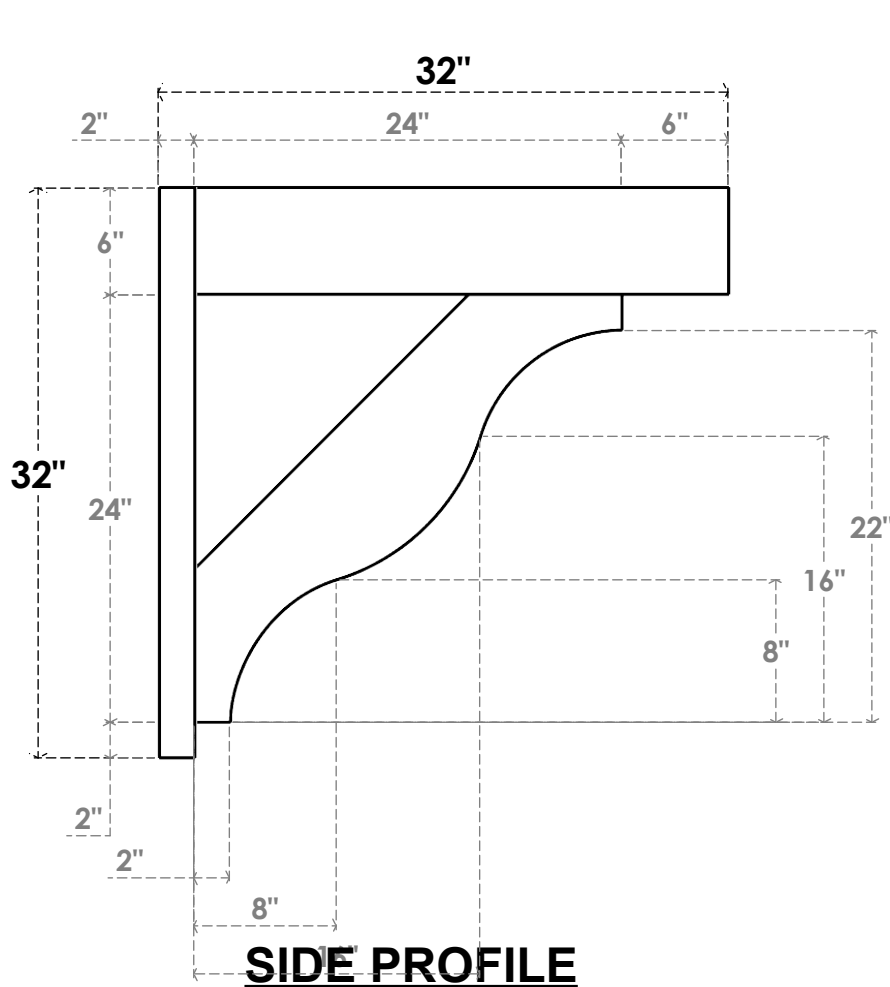

ITEM NUMBER: OUTUROC060X080X32000X32000X060X020X060FST44RCPR

6"W TOP X 8"W BACK X 32"D X 32"H X 6"T TOP X 2"T BACK TIMBERTHANE ROUGH CEDAR FUNSTON FAUX WOOD OPEN OUTLOOKER, BLOCK TOP AND BACK, 6"W CLOSED BRACE, PRIMED TAN

EKENA MILLWORK
2300 WEST MAIN ST.
CLARKSVILLE, TX 75426
TOLL FREE: 866-607-0453
WWW.EKENAMILLWORK.COM

NOTES

1. INSTALLATION TO BE COMPLETED IN ACCORDANCE WITH MANUFACTURER'S SPECIFICATIONS.
2. DRAWING MAY NOT BE TO SCALE
3. THIS DRAWING IS INTENDED FOR DESIGN AND PLANNING PURPOSES ONLY.
4. ALL INFORMATION CONTAINED HEREIN WAS CURRENT AT THE TIME OF DEVELOPMENT BUT MUST BE REVIEWED AND APPROVED BY THE PRODUCT MANUFACTURER TO BE CONSIDERED ACCURATE.
5. TIMBERTHANE ARCHITECTURAL PRODUCTS ARE MADE FROM HIGH DENSITY URETHANE AND COME FACTORY PRIMED