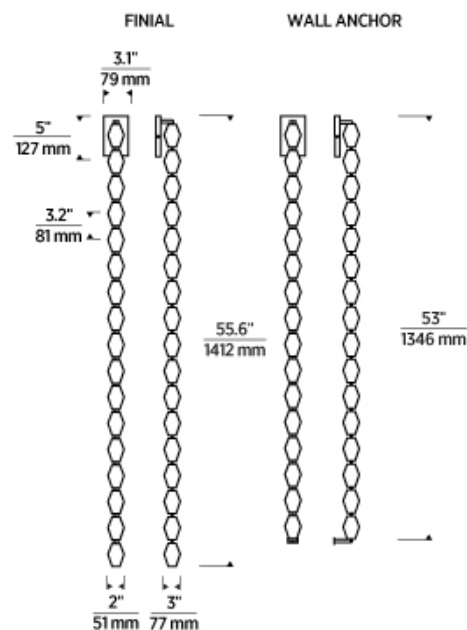

ORDERING INFORMATION

700WSCLR	SHAPE OR SIZE	FINISH	LAMP
	53 53	BZ DARK BRONZE	-LED927 INTEGRATED LED 90 CRI 2700K 120V-277V UNIVERSAL
		NB NATURAL BRASS	-LED930 INTEGRATED LED 90 CRI 3000K 120V-277V UNIVERSAL
		N POLISHED NICKEL	

700WSCLR _____

JOB NAME _____

NOTES _____

COLLIER 53 WALL SCONCE

VISUAL COMFORT & Co.

SPECIFICATIONS

PRIMARY MATERIAL	Aluminum or Brass
SHADE MATERIAL	Crystal
NET WEIGHT	13 lbs
HEIGHT	53in
WIDTH	3in
LENGTH	3.1in
MIN. EXTENSION FROM WALL	3in
UP LIGHT / DOWN LIGHT / BOTH?	
WET LISTED	
DAMP LISTED	
DRY LISTED	
UP / DOWN	
HORIZONTAL / VERTICAL	
WALL / CEILING MOUNT	
GENERAL LISTING	ETL Listed
ADA COMPLIANT	
INCLUDES	

LAMPING SPECIFICATIONS

	LED LAMP	INTEGRATED LED	NON LED	NO LAMP
DELIVERED LUMENS		955		
WATTS		17.3		
MAX WATTAGE PER BULB		17.3W		
		Universal 120V-277V 0-10, ELV, TRIAC		
CCT		2700K 3000K		
CRI		90 CRI		
LED LIFETIME				
L70		>50000		
AVERAGE BULB HOURS				
FIELD SERVICEABLE LED				
LAMP BASE		Integrated LED		
LAMP SHAPE		Integrated LED		
LAMP INCLUDED?		True		
WARRANTY**		5 Years		