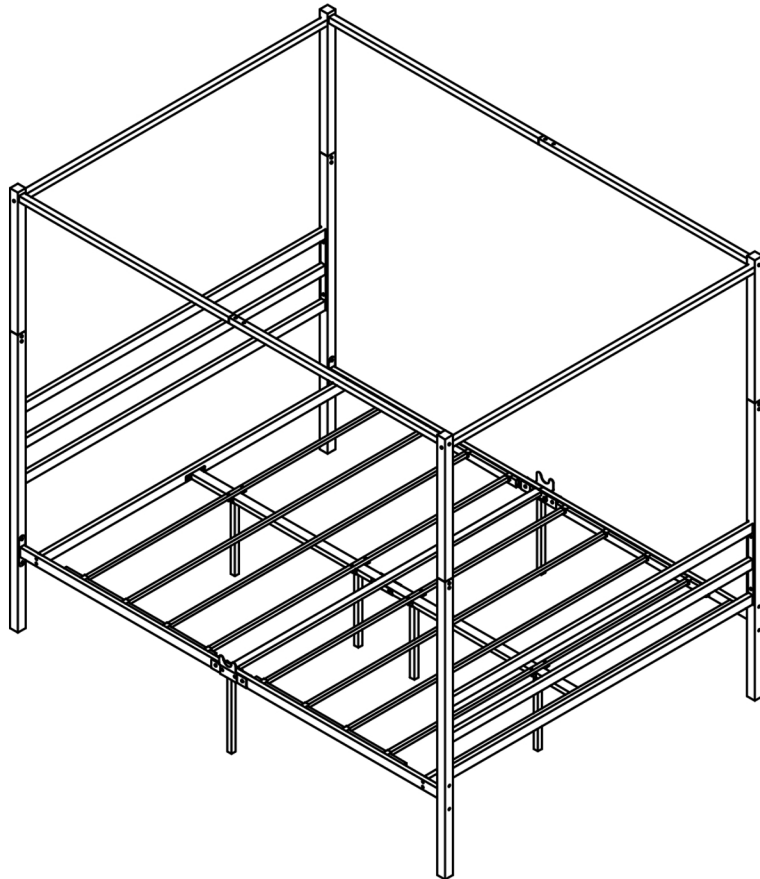

ASSEMBLY INSTRUCTION

WARRANTY:

We stand behind our products & service with confidence! If parts damaged or missing please feel free to contact us for a FREE REPLACEMENT.

We warranty this product to be free from defects in materials. This warranty covers one year from the date of original purchase.

NOTES:

- The item is only intended to be used indoors. The product must be assembled and used in accordance with the provisions of the manual.
- It is recommended that assembly is undertaken by about 2 adults. Please read assembly instructions before assembly and strictly adhere to each step outlined. Estimated assembly time is 30 minutes.

WARNING:

- **WARNING FOR YOUNG CHILDREN** - This product contains small components, please ensure that they are kept away from small children while assembling.