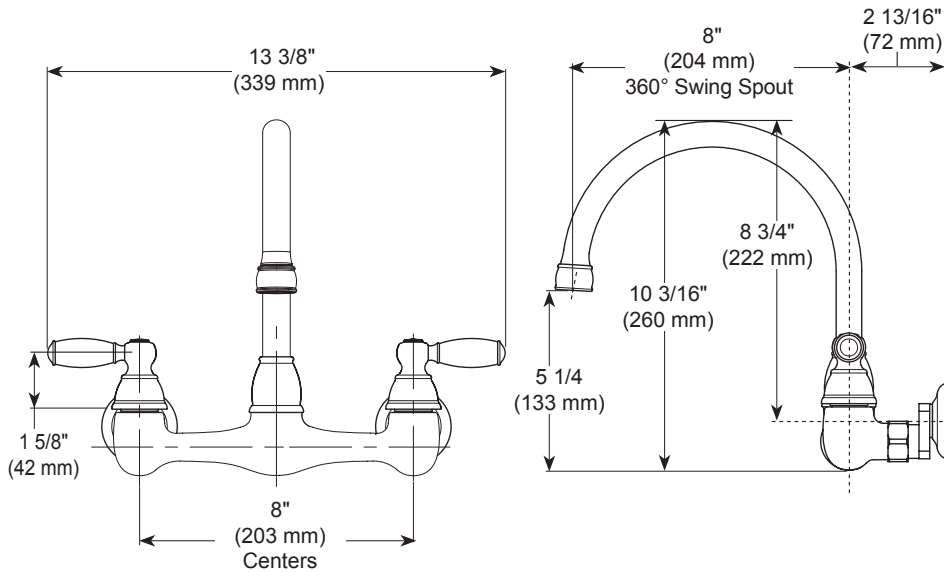

PEERLESS®

P299305LF

KITCHEN FAUCETS

- Two Handle Wall Mount
- 2 Hole Sink Applications

STANDARD SPECIFICATIONS:

- Max. flow rate 1.5 gpm @ 60 psi, 5.7 L/min @ 414 kPa
- Two handle kitchen faucet for wall mounted applications with 7"-9" centers.
- Spout rotates 360°
- The valve stems on the hot and cold stems are interchangeable
- 1/2" -14 NPT threaded female inlet shanks