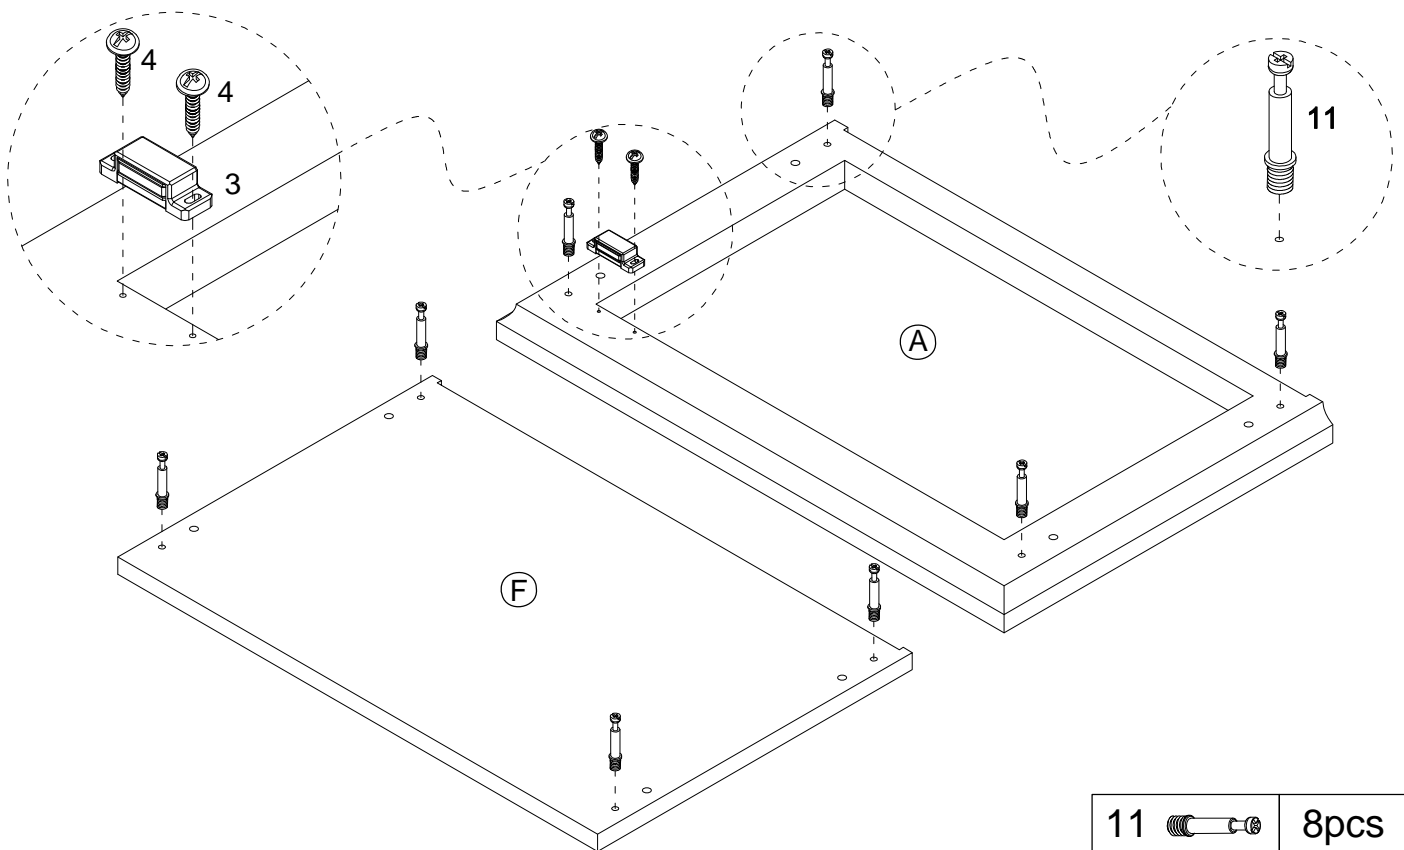

User's Manual

PACKAGE CONTENTS

PART	DESCRIPTION	QTY	PART	DESCRIPTION	QTY
A	Top Panel	X1	N	Upper Drawer Front Panel	X1
B	Upper Left Side Board	X1	O	Upper Drawer Left Side Panel	X1
C	Upper Right Side Board	X1	P	Upper Drawer Right Side Panel	X1
D	Adjustable Shelf	X1	Q	Upper Drawer Back Panel	X1
E	Fix Shelf	X1	R	Drawer Bottom Panel	X2
F	Middle Panel	X1	S	Bottom Drawer Front Panel	X1
G	Bottom Left Side Board	X1	T	Bottom Drawer Left Side Panel	X1
H	Bottom Right Side Board	X1	V	Bottom Drawer Right Side Panel	X1
I	Middle Bar	X1	X	Bottom Drawer Back Panel	X1
K	Bottom Panel	X1	Y	Upper Back Panel	X1
L	Bottom Bar	X1	Z	Bottom Back Panel	X1
M	Door	X1			

HARDWARE CONTENTS

1  3PCS	2  Ø3*10mm 13+1PCS	3  1PC	4  Ø3*15mm 2PCS
5  1PC	6  2SET	7  D6*Ø3*10mm 16+1PCS	8  D7*Ø3*10mm 12+1PCS
10  Ø6*30mm 29+1PCS	11  Ø6*33mm 26+1PCS	12  Ø15*9mm 26+1PCS	13  Ø6*29*13mm 4PCS
14  5/32"*13mm 6PCS	15  3PCS	16  Ø3*12mm 29+1PCS	17  Ø4*25mm 16+1PCS
18  Ø4*35mm 1PC	19  Ø4*20mm 1PC	20  Ø8*40mm 1PC	21  1PC
22  Ø6*M6*1mm 2PCS			

STEP 1

11		4pcs
10		8pcs

STEP 2

10		4pcs
----	---	------

STEP 3

12		4pcs
----	---	------

STEP 4

11		8pcs
3		1pc
4		2pcs

STEP 5

12		8pcs
----	---	------

STEP 6

11		4pcs
----	---	------

STEP 7

6		2set
---	---	------

STEP 8

STEP 9