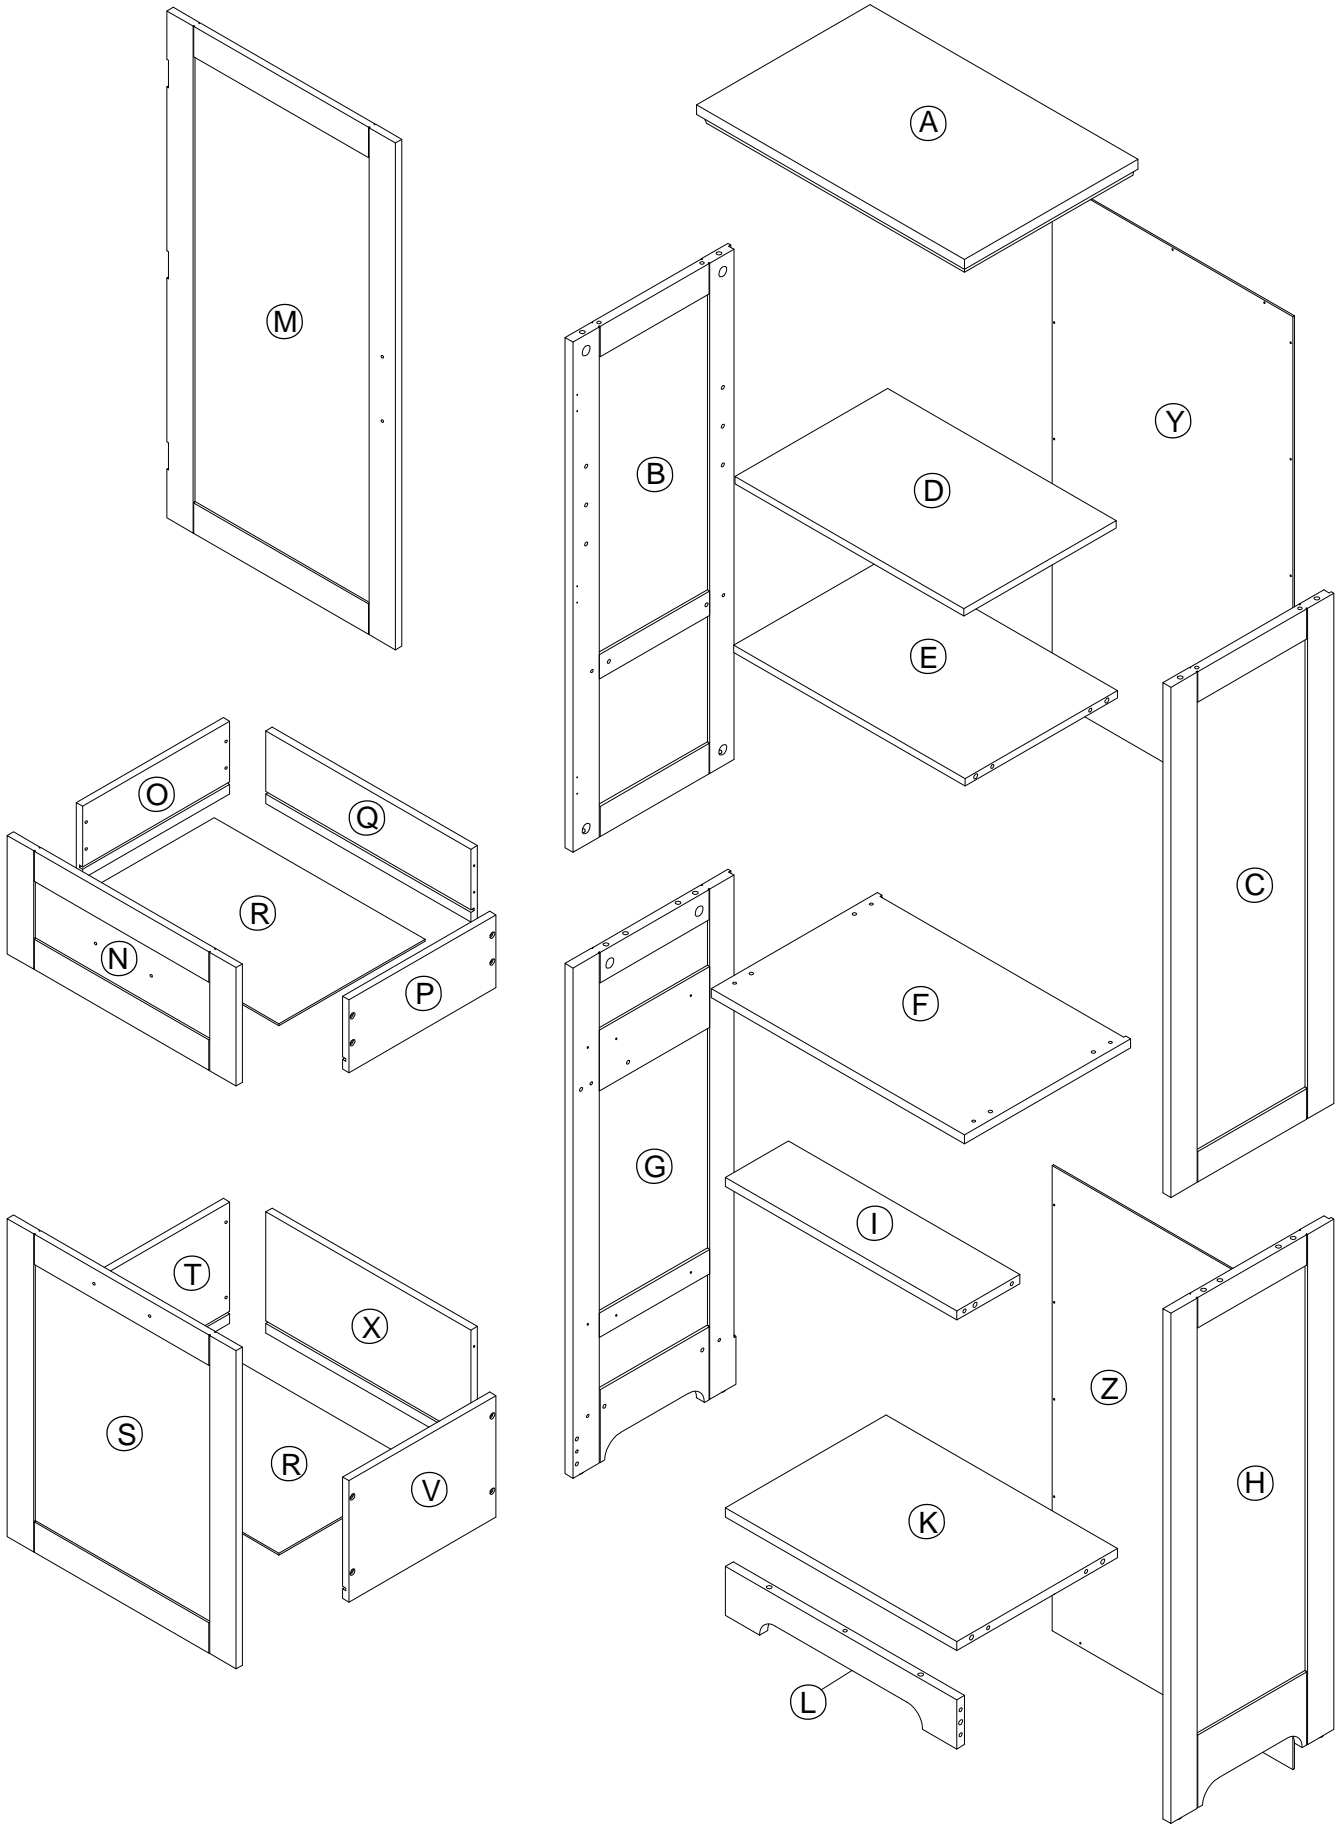

User's Manual

PACKAGE CONTENTS

PART	DESCRIPTION	QTY	PART	DESCRIPTION	QTY
A	Top Panel	X1	N	Upper Drawer Front Panel	X1
B	Upper Left Side Board	X1	O	Upper Drawer Left Side Panel	X1
C	Upper Right Side Board	X1	P	Upper Drawer Right Side Panel	X1
D	Adjustable Shelf	X1	Q	Upper Drawer Back Panel	X1
E	Fix Shelf	X1	R	Drawer Bottom Panel	X2
F	Middle Panel	X1	S	Bottom Drawer Front Panel	X1
G	Bottom Left Side Board	X1	T	Bottom Drawer Left Side Panel	X1
H	Bottom Right Side Board	X1	V	Bottom Drawer Right Side Panel	X1
I	Middle Bar	X1	X	Bottom Drawer Back Panel	X1
K	Bottom Panel	X1	Y	Upper Back Panel	X1
L	Bottom Bar	X1	Z	Bottom Back Panel	X1
M	Door	X1			

HARDWARE CONTENTS

1  3PCS	2  Ø3*10mm 13+1PCS	3  1PC	4  Ø3*15mm 2PCS
5  1PC	6  2SET	7  D6*Ø3*10mm 16+1PCS	8  D7*Ø3*10mm 12+1PCS
10  Ø6*30mm 29+1PCS	11  Ø6*33mm 26+1PCS	12  Ø15*9mm 26+1PCS	13  Ø6*29*13mm 4PCS
14  5/32"*13mm 6PCS	15  3PCS	16  Ø3*12mm 29+1PCS	17  Ø4*25mm 16+1PCS
18  Ø4*35mm 1PC	19  Ø4*20mm 1PC	20  Ø8*40mm 1PC	21  1PC
22  Ø6*M6*1mm 2PCS			

STEP 1

11		4pcs
10		8pcs

STEP 2

10		4pcs
----	---	------

STEP 3

12		4pcs
----	---	------

STEP 4

11		8pcs
3		1pc
4		2pcs

STEP 5

12		8pcs
----	---	------

STEP 6

11		4pcs
----	---	------

STEP 7

6		2set
---	---	------

STEP 8

STEP 9