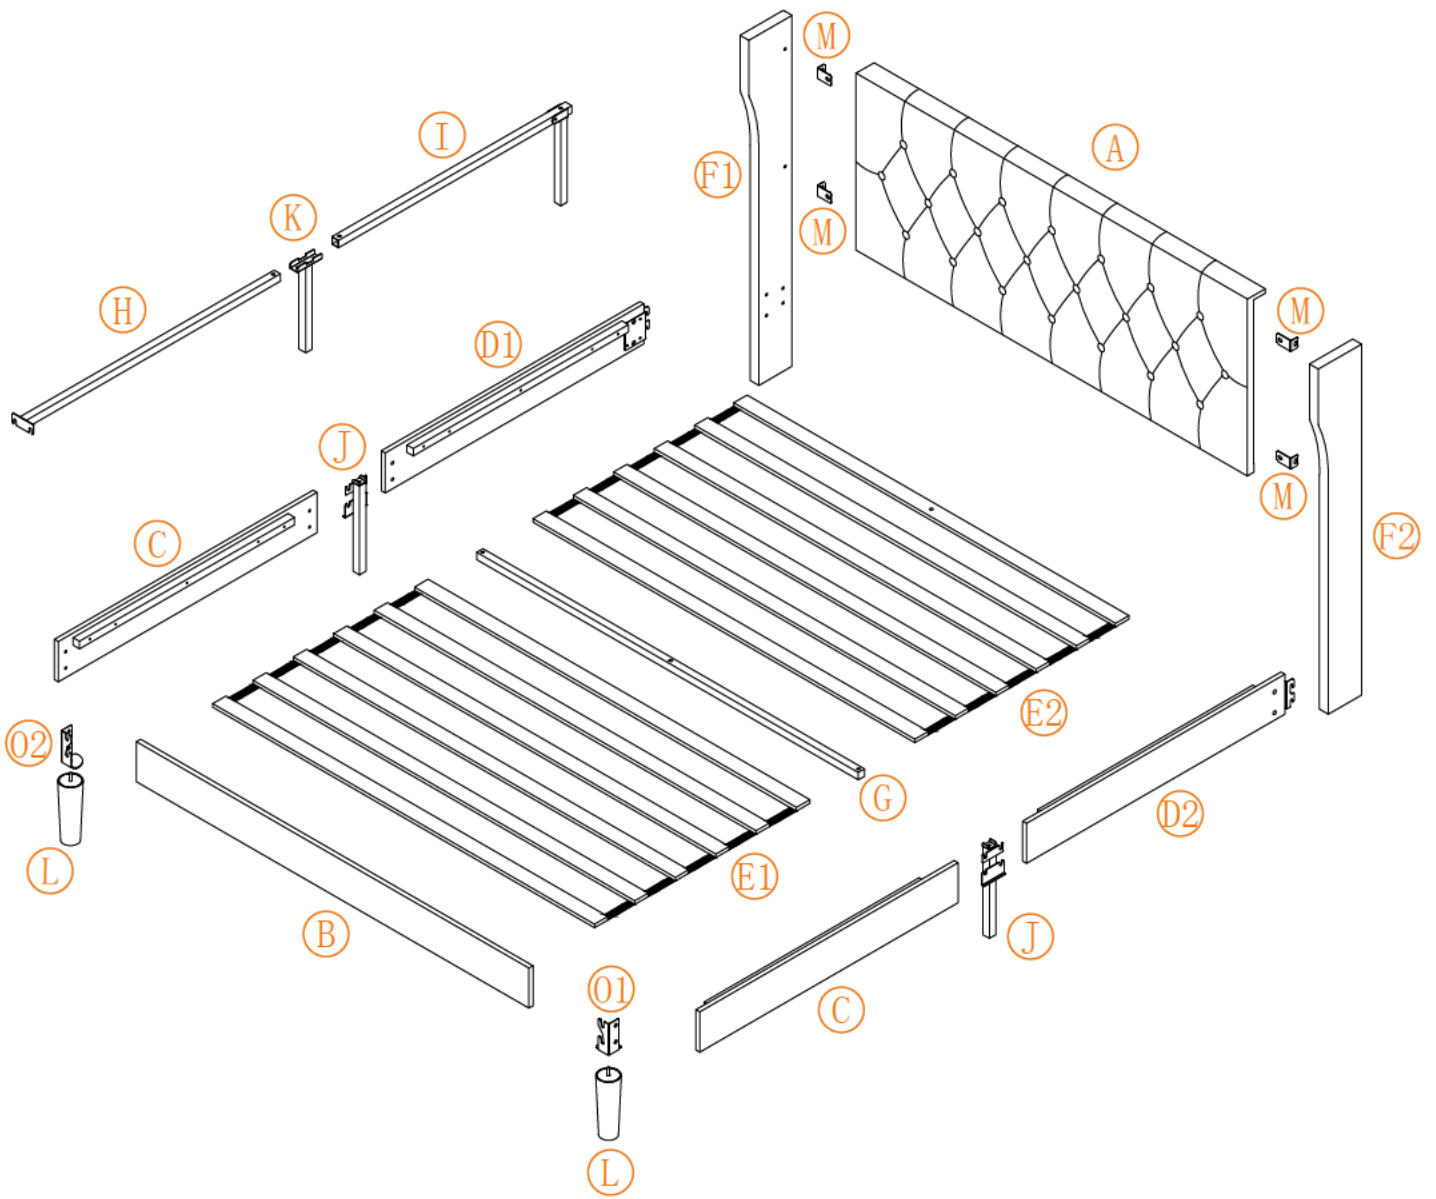

X 2

75X54 Upholstered Bed Frame-Full
80X60 Upholstered Bed Frame-Queen

P x 2

Flat head screw
M8*50

Q x 4

Countersunk screw
M8*50

R x 4

M8*40

S x 8

M8*25

T x 12

M8*18

U x 1

Ø22*Ø8.5

V x 1

M8 Spanner