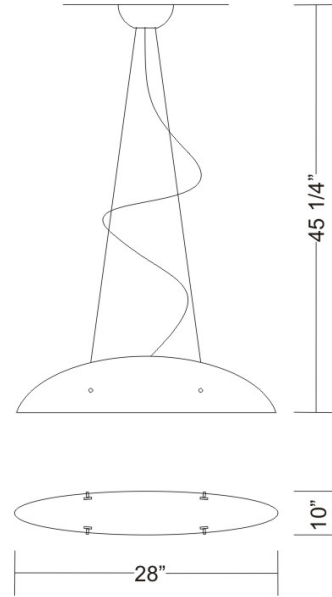

Date: _____ Project: _____
Fixture Type: _____ Specifier/Rep: _____

Certified by us CSA certified, listed to UL & CSA Standards

Exact Measurements: Metric

Model:	D1-1026
Quick Ship:	Yes
Installation:	Suspension - Ceiling
Fixture Finish:	White
Diffuser:	Satin Glass
Lamp Base:	RSC (double ended)
Lamp Type:	T3Q/3 (79mm) Halogen
Number Of Lamps:	1
Max Wattage Per Lamp:	100W
Input Voltage:	120Vac
IP Rating:	IP20
Diameter:	71.1cm / 28"
Length:	25.4cm / 10"
Max. Overall Height:	115cm / 45 1/4"
Overstock:	Yes

Additional Details

<p style="color:#F00">Overstock Item: Contact customerservice@zaneen.com for stock level and pricing</p>