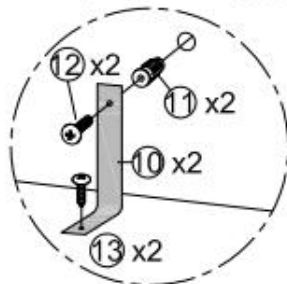

### PARTS IDENTIFICATION:

(A) SIDE PANEL		4 PCS	(E) CROSS PANEL		3 PCS
(B) BOTTOM PANEL		1 PC	(F) TOP PANEL		1 PC
(C) LONG CROSS BRACE		2 PCS	(G) IRON PIPE		4 PCS
(D) SHORT CROSS BRACE		2 PCS			

Z HARDWARE PACKAGE							
NO	DESCRIPTION	FIGURE	Q'TY	NO	DESCRIPTION	FIGURE	Q'TY
1	GLUE 15g		1 PC	6	SCREW $\phi$ 4.3x35mm		8 PCS
2	WOODEN DOWEL $\phi$ 8x30mm		16 PCS	7	BOLT M6x62mm		4 PCS
3	CAM BOLT $\phi$ 7x35.5mm		8 PCS	8	ALLEN WRENCH		1 PC
4	CAM LOCK $\phi$ 15x12mm		8 PCS	9	STICKER $\phi$ 20mm		2 PCS
5	BOLT $\phi$ 9.5x55mm		8 PCS				

Z HARDWARE PACKAGE							
NO	DESCRIPTION	FIGURE	Q'TY	NO	DESCRIPTION	FIGURE	Q'TY
10	ANTI-TIP STRAP 170x15mm		2 PCS	12	WALL SCREW $\phi$ 4x25mm		2 PCS
11	WALL PLUG 6x30mm		2 PCS	13	SCREW $\phi$ 4x16mm		2 PCS

STEP 5 :

STEP 6 :

STEP 7 :

STEP 8 : ATTENTION: ANTI TIPPING SAFEGUARD

Please install the anti-tipping hardware as shown in the drawing.  
This can help to prevent any tipping issues.

**FURNITURE TIPPING RESTRAINT**