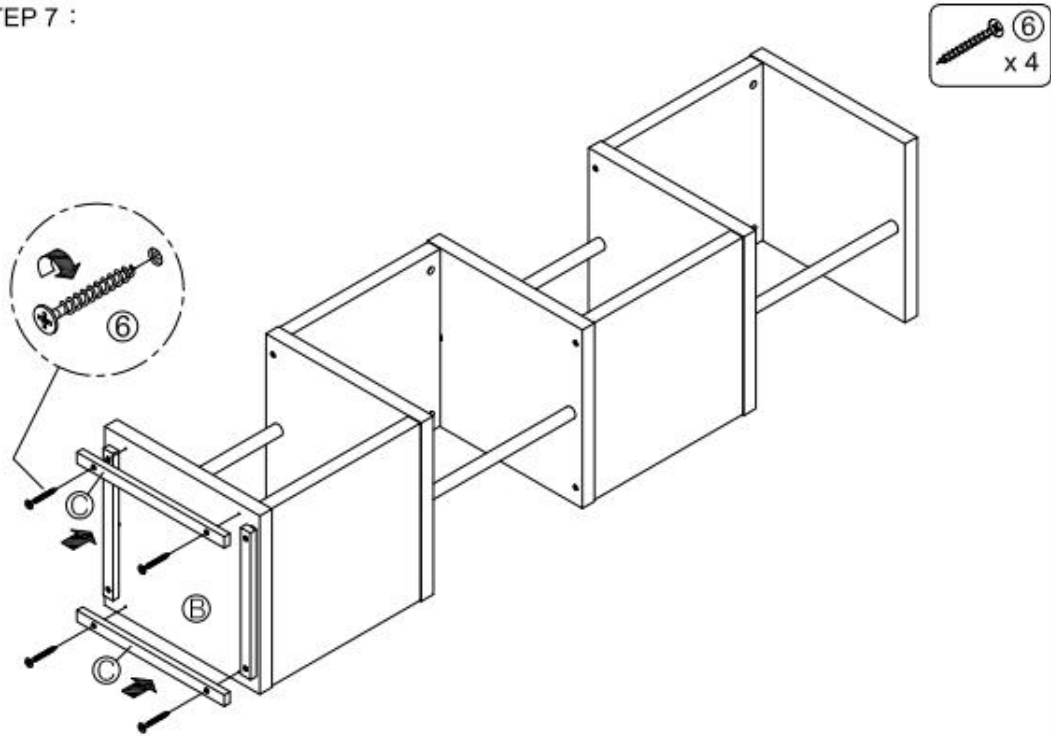

STEP 7 :

STEP 8 : ATTENTION: ANTI TIPPING SAFEGUARD

Please install the anti-tipping hardware as shown in the drawing.
This can help to prevent any tipping issues.

FURNITURE TIPPING RESTRAINT

WARNING

Injury may result from tipping furniture
This restraint is not a substitute for proper adult supervision.
This restraint may provide protection against tipping furniture.
Do not allow children to climb on furniture.
Failure to detach this restraint before moving furniture may
result in injury and damage