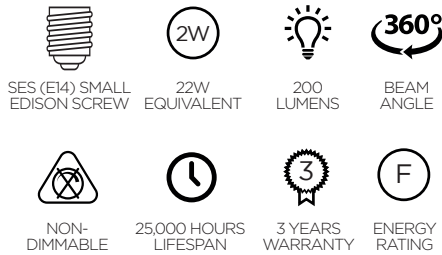

# 2W CANDLE LED FILAMENT LAMP E14

## SPECIFICATION SHEET

Evoke the soft glow of candlelight with these elegant, candle-shaped LED lamps. Producing a warm white glow, this future-proof LED technology guarantees a 25,000-hour lifespan; that's equivalent to three years' continuous light. This delicate lamp is suitable for decorative use in pendant, wall, floor and table light fittings.

## SPECIFICATION

Product Code	
Fitting	E27 Edison Screw (ES)
Lamp Type	C37 Candle
Wattage	2W
Equivalent Wattage	22W
Lumens	200lm
Ra	80
Dimmable	No
Beam Angle	360°
Diameter	Ø35mm
Height	97mm
Lifespan	25,000 hours
Warranty	3 Years
Energy Consumption	2kWh/1000h
Voltage	220-240V
Energy Rating	F
Material	Glass
Packaging	Full Colour Box
IP Rating	IP20
Colour Tolerance	1.8
Power Factor	0.45
CCT	2700K