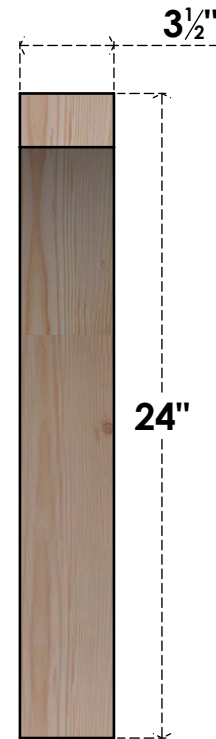

BRC04X18X24THR00SDF

3 1/2"W X 18"D X 24"H THORTON SMOOTH BRACE, DOUGLAS FIR

SIDE

FRONT

EKENA MILLWORK
 2300 WEST MAIN ST.
 CLARKSVILLE, TX 75426
 TOLL FREE: 866-607-0453
 WWW.EKENAMILLWORK.COM

NOTES

1. INSTALLATION TO BE COMPLETED IN ACCORDANCE WITH MANUFACTURER'S SPECIFICATIONS.
2. DRAWING MAY NOT BE TO SCALE
3. THIS DRAWING IS INTENDED FOR DESIGN AND PLANNING PURPOSES ONLY.
4. ALL INFORMATION CONTAINED HEREIN WAS CURRENT AT THE TIME OF DEVELOPMENT BUT MUST BE REVIEWED AND APPROVED BY THE PRODUCT MANUFACTURER TO BE CONSIDERED ACCURATE.
5. PRODUCTS ARE NOT KILN DRIED. THIS ITEM IS UNIQUE AND WILL CONTAIN THE NATURAL VARIATIONS THAT THE WOOD SPECIES OFFERS. THIS MAY RESULT IN VARIATIONS UP TO 1/4"