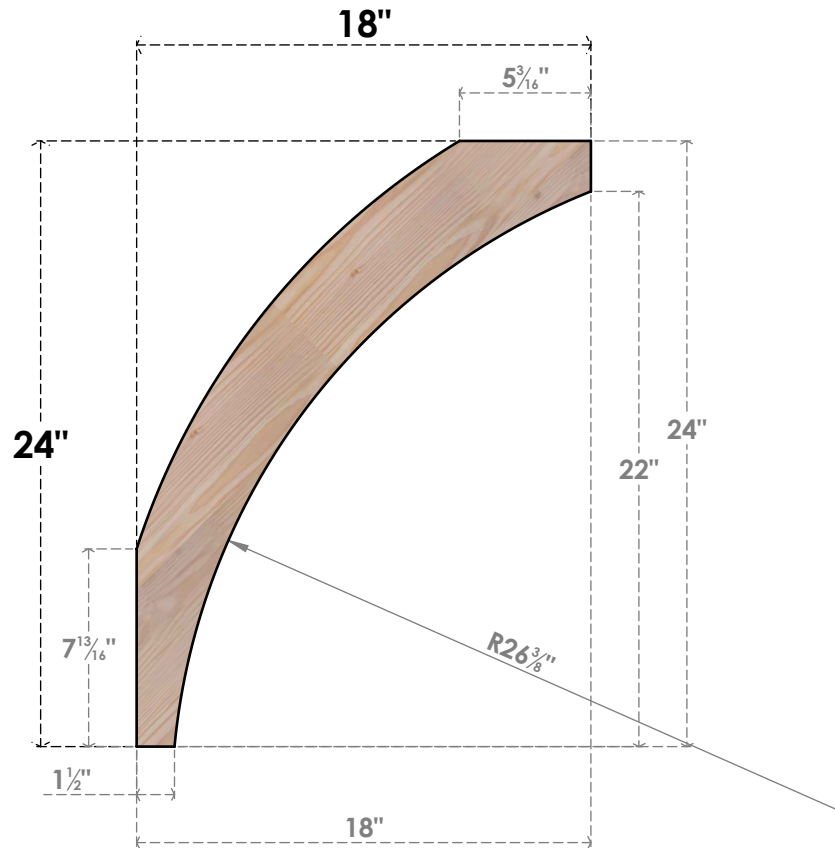

BRC04X18X24THR00SDF

3 1/2"W X 18"D X 24"H THORTON SMOOTH BRACE, DOUGLAS FIR

SIDE

FRONT

EKENA MILLWORK
 2300 WEST MAIN ST.
 CLARKSVILLE, TX 75426
 TOLL FREE: 866-607-0453
 WWW.EKENAMILLWORK.COM

NOTES

1. INSTALLATION TO BE COMPLETED IN ACCORDANCE WITH MANUFACTURER'S SPECIFICATIONS.
2. DRAWING MAY NOT BE TO SCALE
3. THIS DRAWING IS INTENDED FOR DESIGN AND PLANNING PURPOSES ONLY.
4. ALL INFORMATION CONTAINED HEREIN WAS CURRENT AT THE TIME OF DEVELOPMENT BUT MUST BE REVIEWED AND APPROVED BY THE PRODUCT MANUFACTURER TO BE CONSIDERED ACCURATE.
5. PRODUCTS ARE NOT KILN DRIED. THIS ITEM IS UNIQUE AND WILL CONTAIN THE NATURAL VARIATIONS THAT THE WOOD SPECIES OFFERS. THIS MAY RESULT IN VARIATIONS UP TO 1/4"