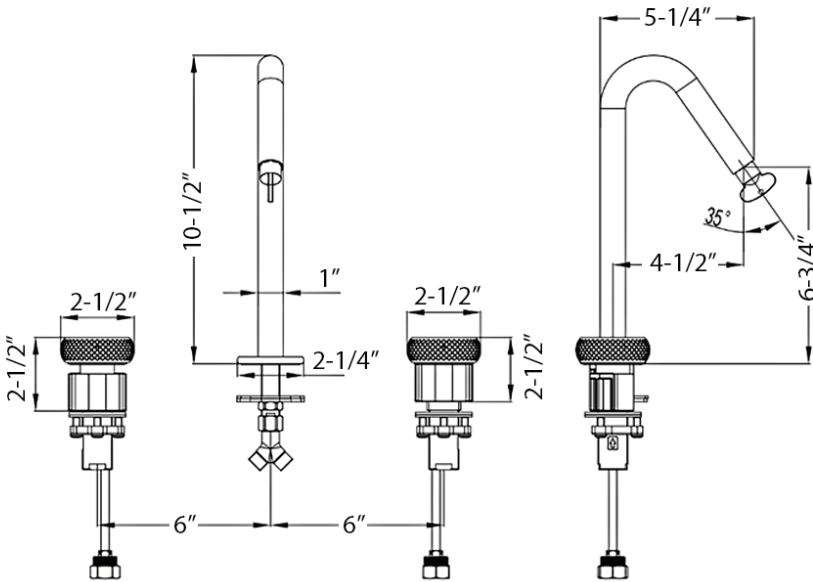

### FEATURES

- Ceramic cartridge
- Solid brass construction
- Double handle design for precise control
- Includes hot and cold inlet hoses
- 3 hole installation (standard 1-3/8" hole)

### IN THE BOX

Inlet Hoses

Connecting Hoses

Aerator Wrench

**RUVATI USA**  
WWW.RUVATI.COM

## DIMENSIONS

- Overall Spout Height: 10-1/2"
- Spout Height: 6-3/4"
- Spout Reach: 4-1/2"

C

**ADA**  
Americans with  
Disabilities Act