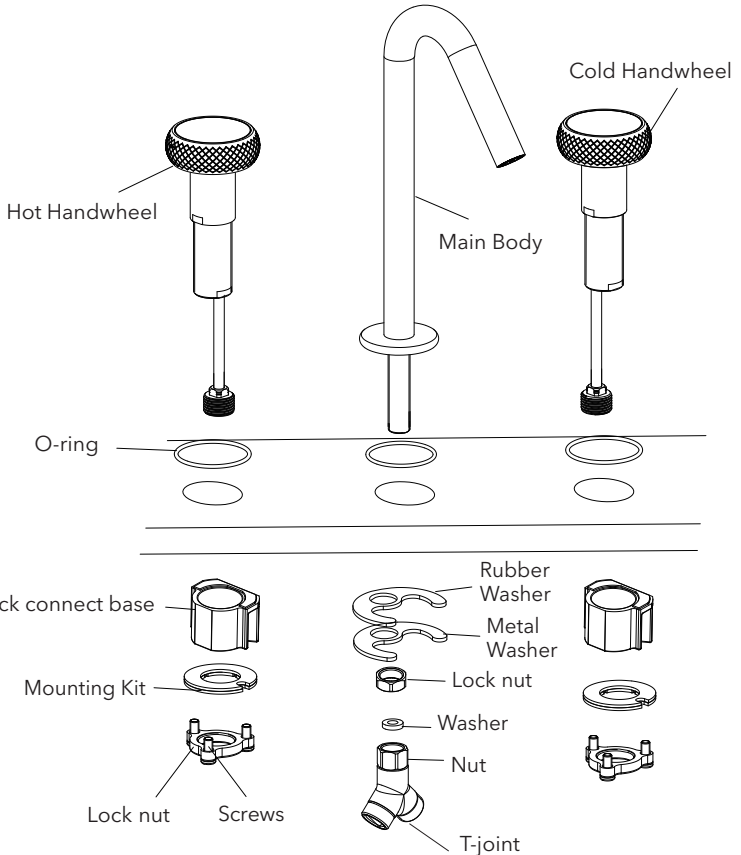

### FEATURES

- Ceramic cartridge
- Solid brass construction
- Double handle design for precise control
- Includes hot and cold inlet hoses
- 3 hole installation (standard 1-3/8" hole)

### IN THE BOX

Inlet Hoses

Connecting Hoses

Aerator Wrench

**RUVATI USA**  
WWW.RUVATI.COM

## DIMENSIONS

- Overall Spout Height: 10-1/2"
- Spout Height: 6-3/4"
- Spout Reach: 4-1/2"

C

**ADA**  
Americans with  
Disabilities Act