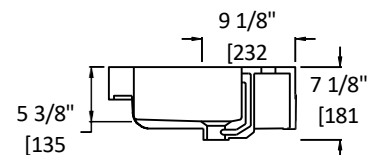

Specifications:

Installation:	Vanity-top
Exterior Dimensions:	35 1/4" w x 18 1/4" d x 7 1/8" h
Material:	Porcelain
Weight:	62 lbs
Overflow:	Yes
Finishes:	001 - White
Faucet Holes:	01 - one centered hole 02 - two hole - center and right, 4" spread 03 - three hole, 8" spread
Cutout Size:	20" x 16 1/4" (template available upon request)
Faucet Hole Size:	Ø 1 3/8"
Drain Hole Size:	Ø 1 3/4"

LACAVA reserves the right to revise any dimension or information on this sheet without notice. Dimensions are nominal and may vary within an industry accepted tolerance of 1/4". Drawings provided herein are meant to give the user an idea of the product and are not made to scale.