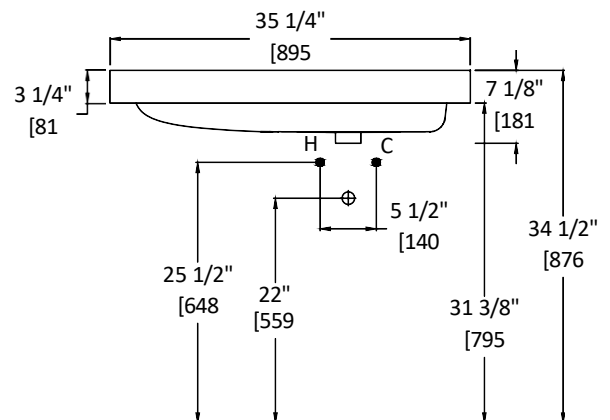

Specifications:

Installation:	Vanity-top
Exterior Dimensions:	35 1/4" w x 18 1/4" d x 7 1/8" h
Material:	Porcelain
Weight:	62 lbs
Overflow:	Yes
Finishes:	001 - White
Faucet Holes:	01 - one centered hole 02 - two hole - center and right, 4" spread 03 - three hole, 8" spread
Cutout Size:	20" x 16 1/4" (template available upon request)
Faucet Hole Size:	Ø 1 3/8"
Drain Hole Size:	Ø 1 3/4"

LACAVA reserves the right to revise any dimension or information on this sheet without notice. Dimensions are nominal and may vary within an industry accepted tolerance of 1/4". Drawings provided herein are meant to give the user an idea of the product and are not made to scale.