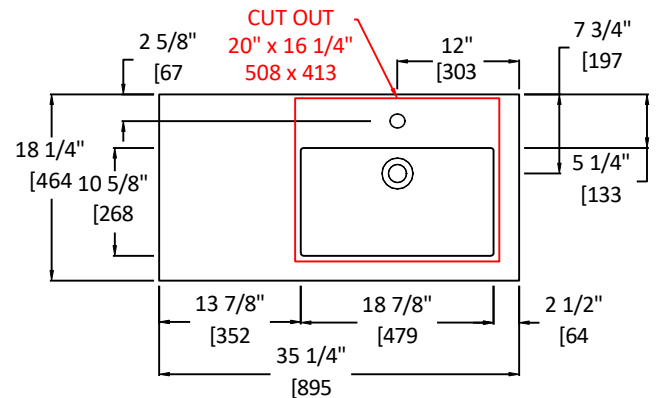

Specifications:

Installation:	Vanity-top
Exterior Dimensions:	35 1/4" w x 18 1/4" d x 7 1/8" h
Material:	Porcelain
Weight:	62 lbs
Overflow:	Yes
Finishes:	001 - White
Faucet Holes:	01 - one centered hole 02 - two hole - center and right, 4" spread 03 - three hole, 8" spread
Cutout Size:	20" x 16 1/4" (template available upon request)
Faucet Hole Size:	Ø 1 3/8"
Drain Hole Size:	Ø 1 3/4"

Features:

- Porcelain sink with overflow
- Unglazed back
- Unglazed bottom

Codes + Standards:

- Meets and exceeds applicable national codes and standards

Recommended Items:

- Furniture
 - AQQ-F-36 - Freestanding under-counter vanity with finger pulls across top doors and polished chrome pulls across bottom drawers
- Shelf options
 - 5457L - Sink on the left (shown)
 - 5457R - Sink on the right
- Drain with overflow
 - 7100-17

LACAVA reserves the right to revise any dimension or information on this sheet without notice. Dimensions are nominal and may vary within an industry accepted tolerance of 1/4". Drawings provided herein are meant to give the user an idea of the product and are not made to scale.